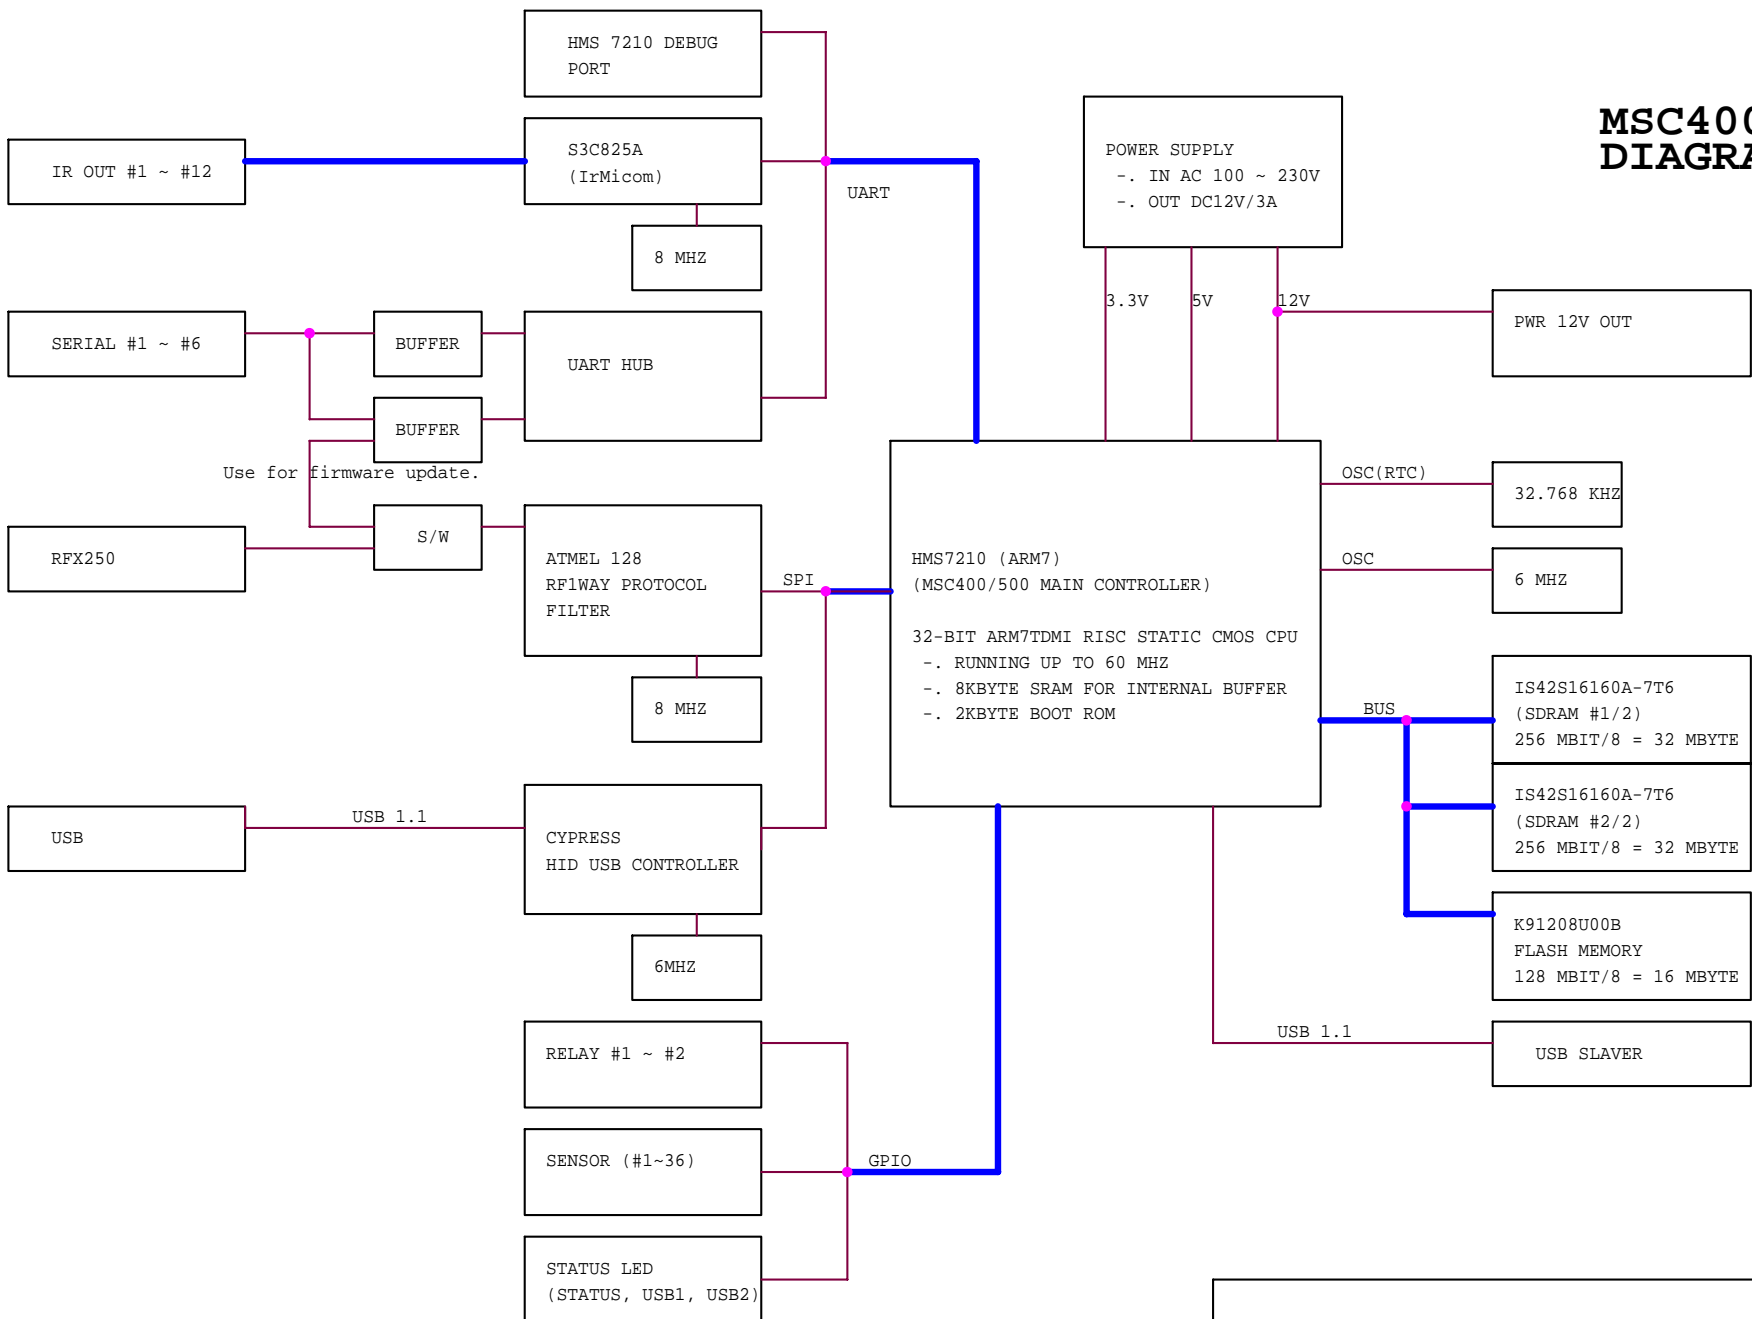

APPENDIX D  
: BLOCK DIAGRAM(S)

# MSC400 BLOCK DIAGRAM

Title		
MSC400 BLOCK DIAGRAM		
Size	Document Number	Rev
A	BY RYU SEUNGPYO	R1
Date:	Tuesday, July 04, 2006	Sheet 1 of 1