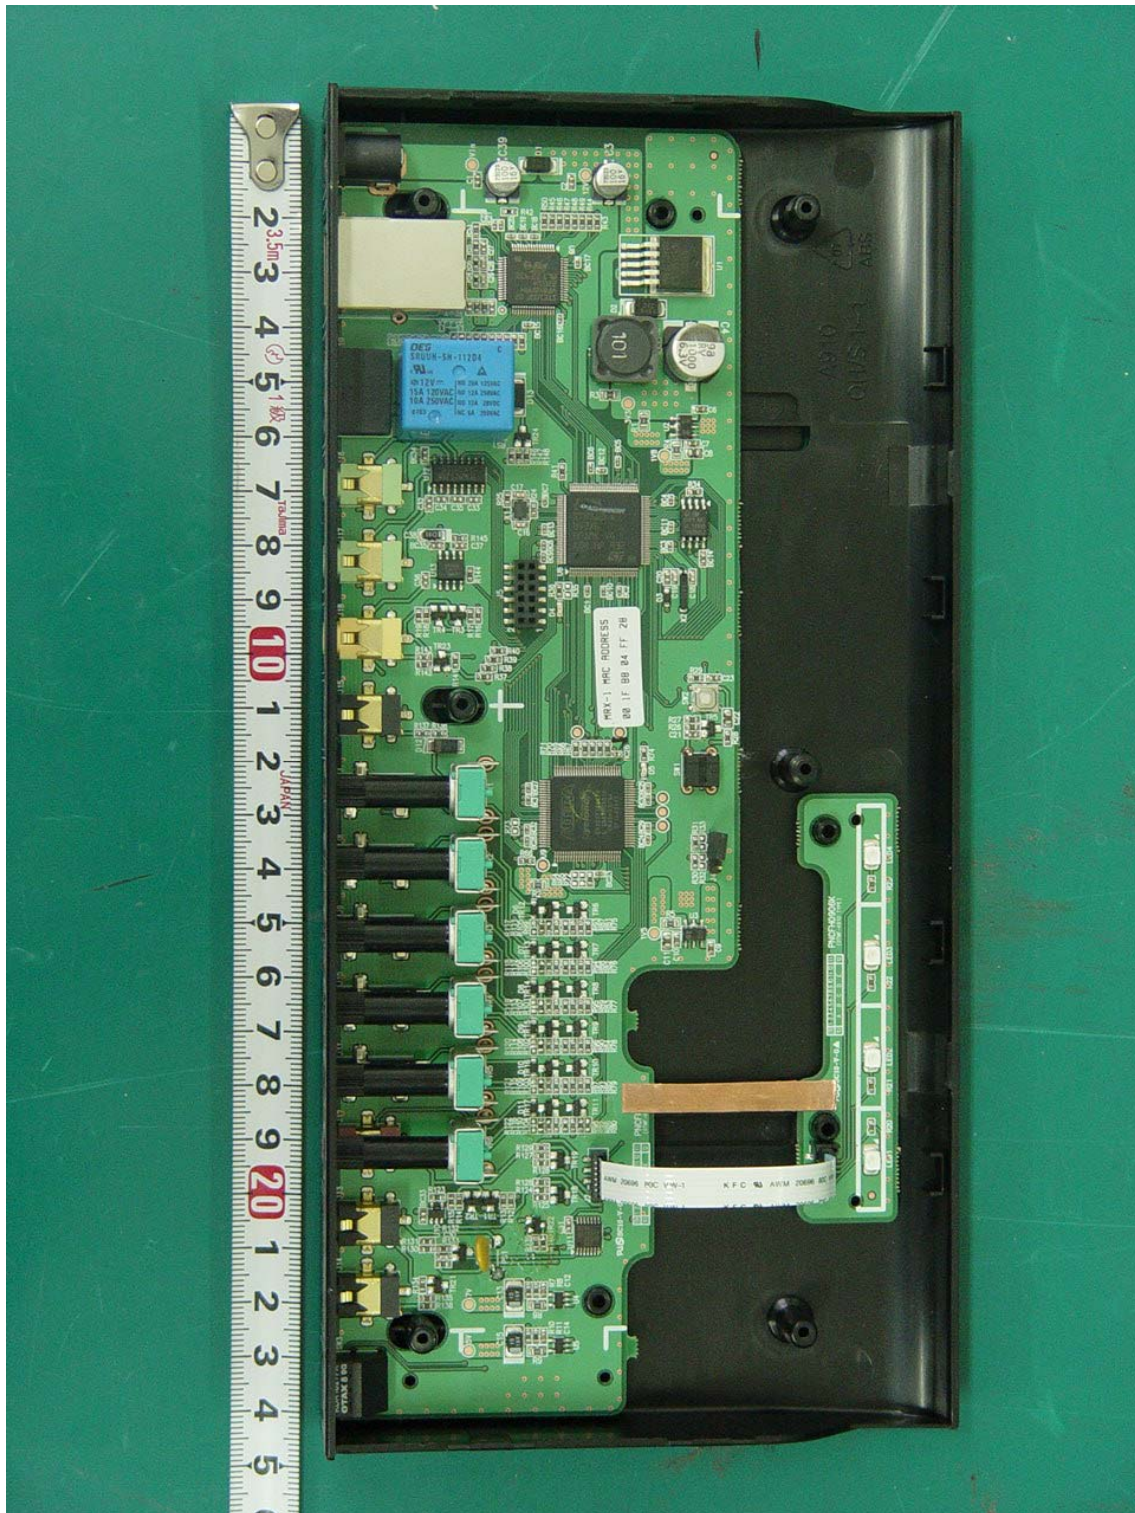

**APPENDIX F**  
**: INTERNAL PHOTOGRAPHS**

EUT Type: Network Base Station

FCC ID.: OZ5URCMRX1