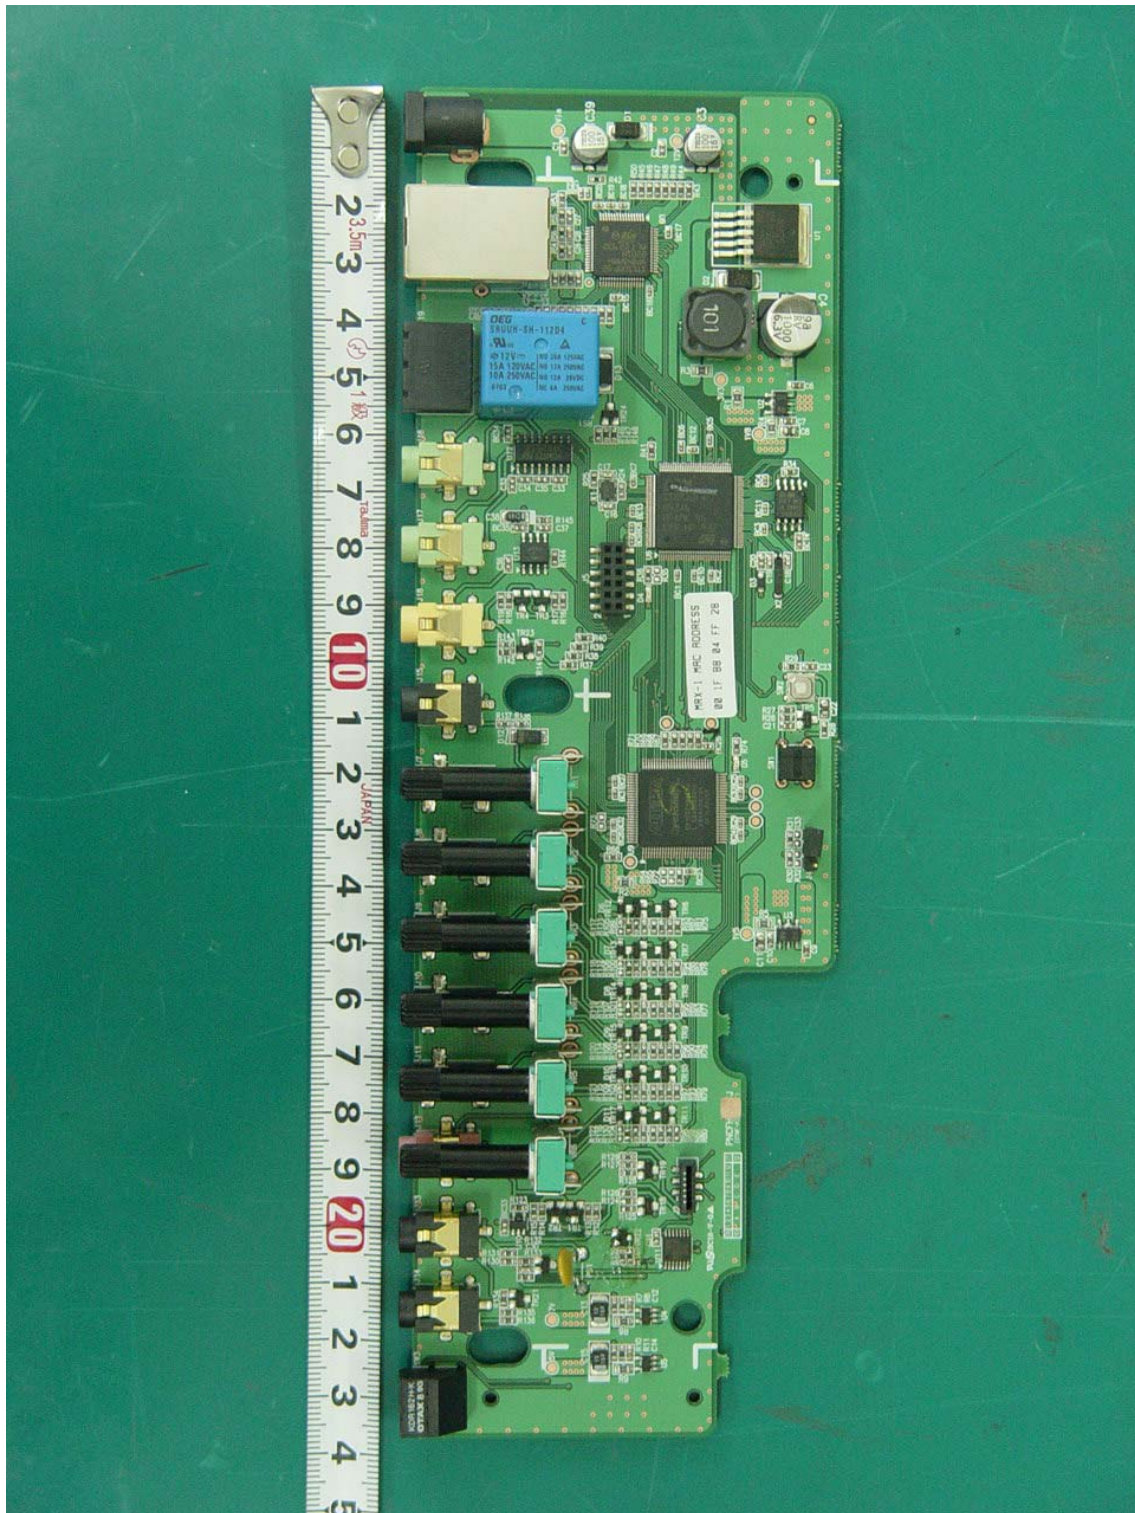

**APPENDIX F**  
**: INTERNAL PHOTOGRAPHS**

EUT Type: Network Base Station

FCC ID.: OZ5URCMRX1