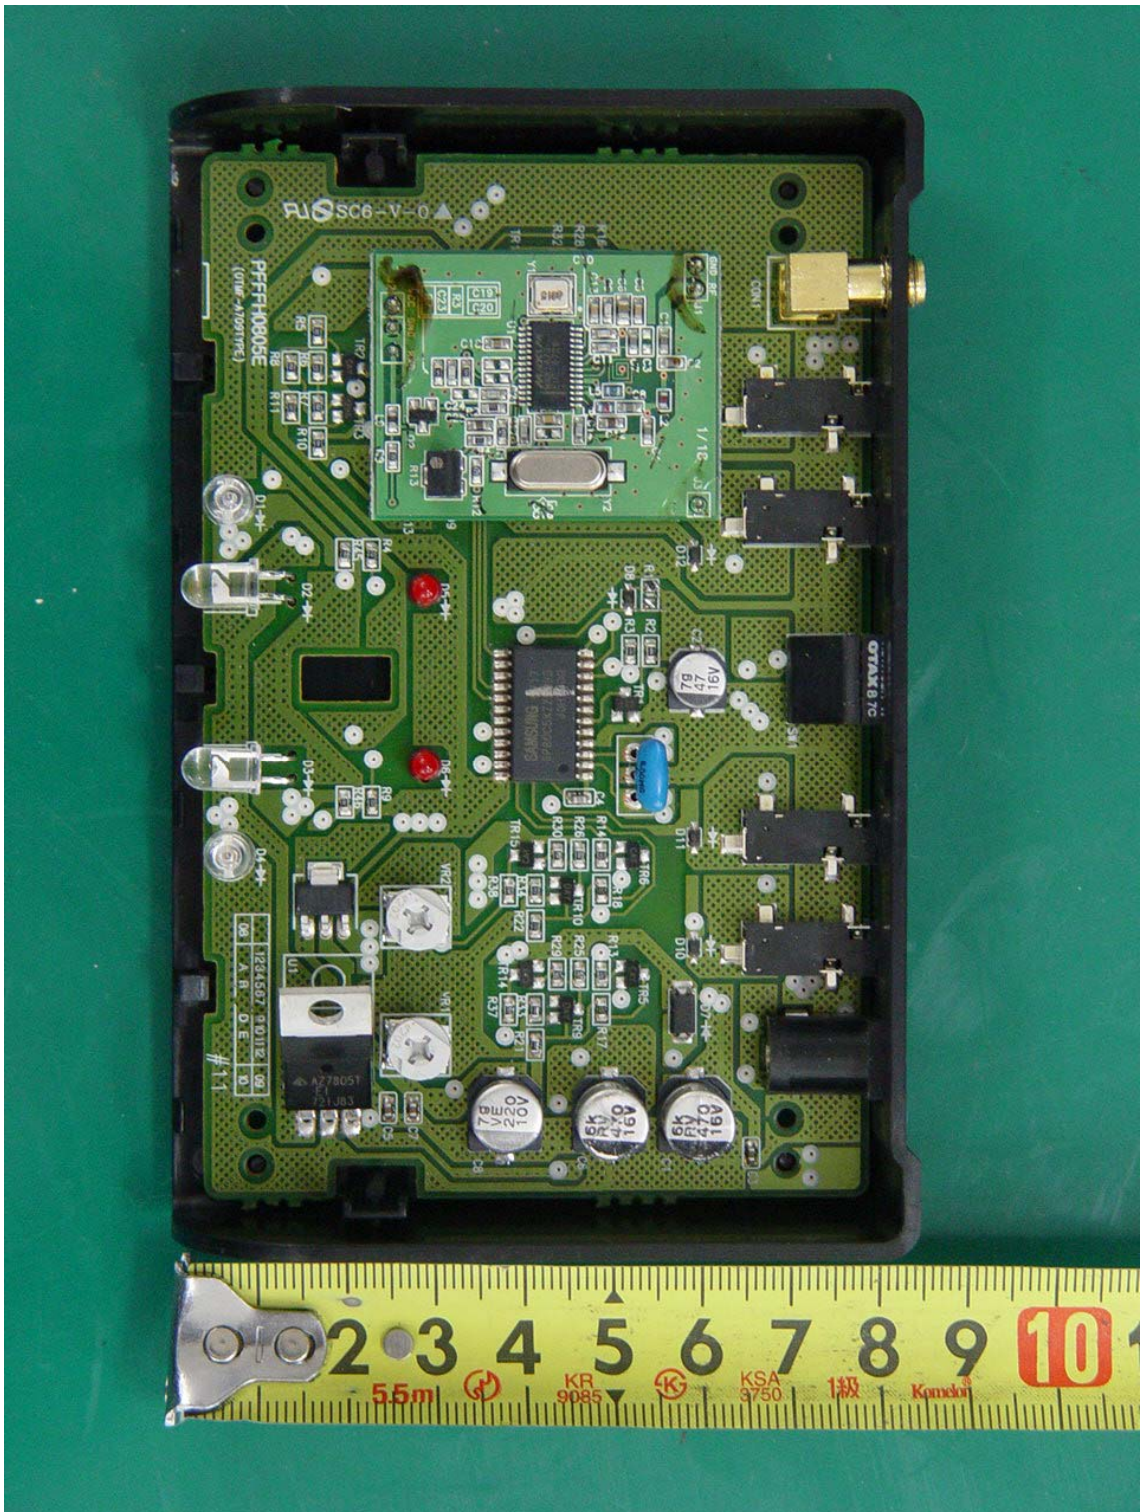

APPENDIX H
: INTERNAL PHOTOGRAPHS

EUT Type: RF Receiver
FCC ID.: OZ5URCMRF260I