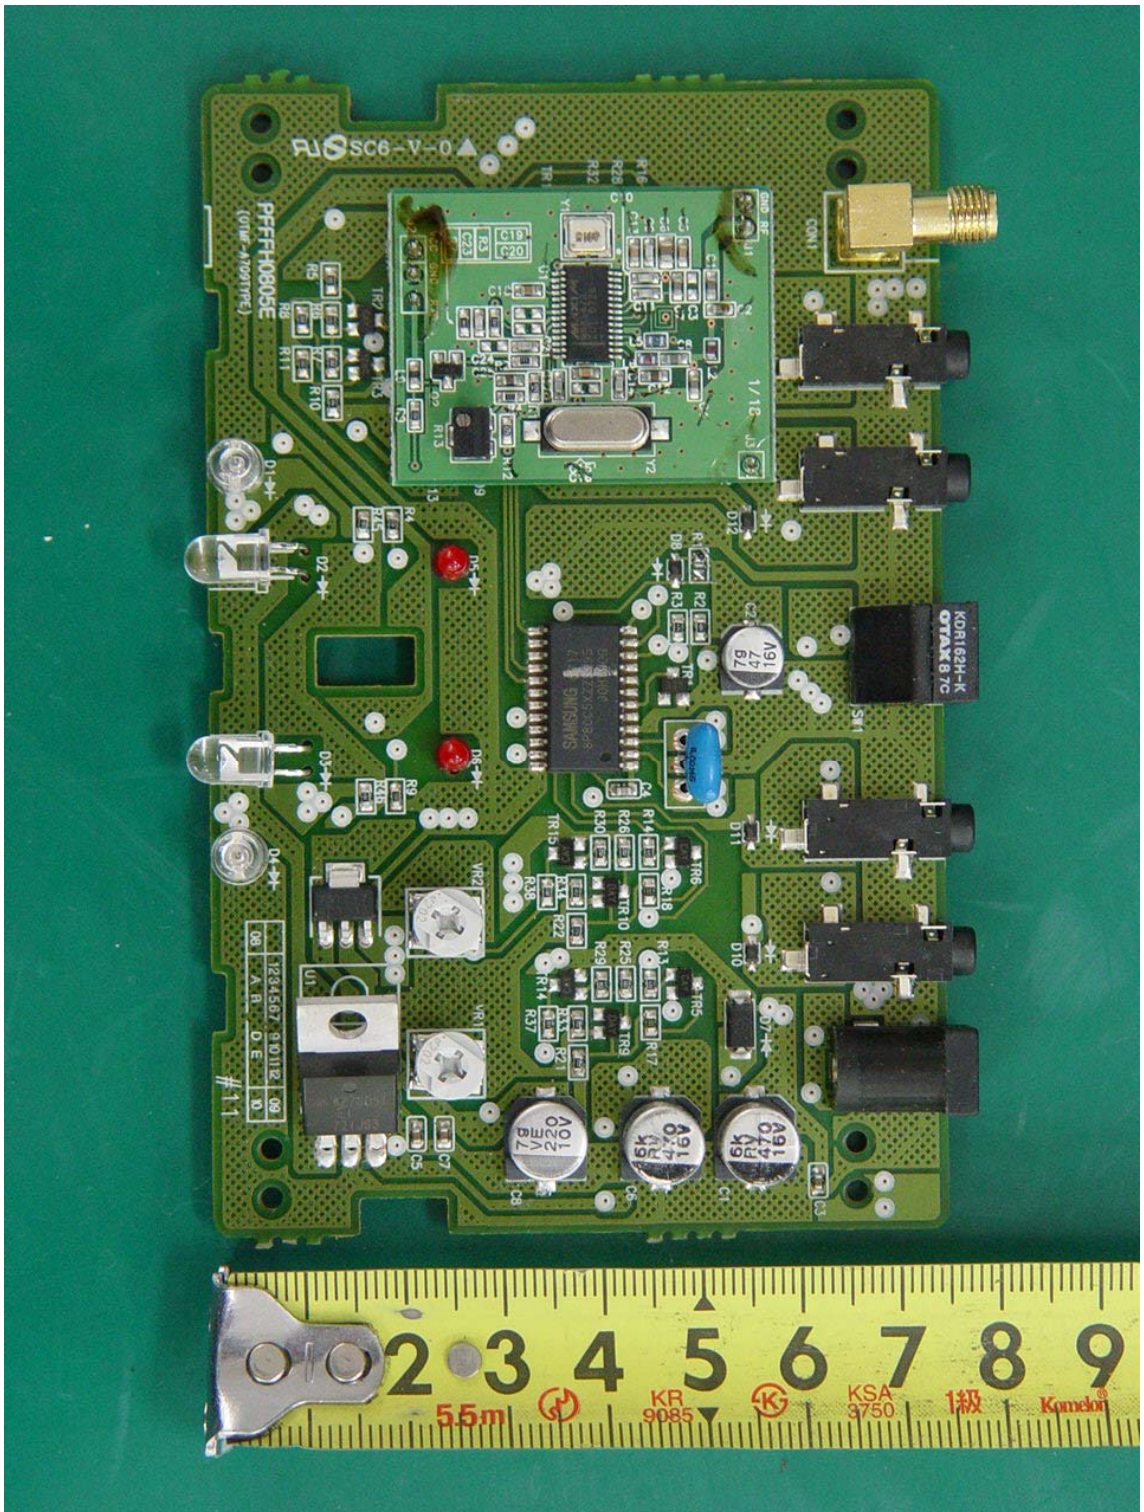

APPENDIX H
: INTERNAL PHOTOGRAPHS

EUT Type: RF Receiver
FCC ID.: OZ5URCMRF260I