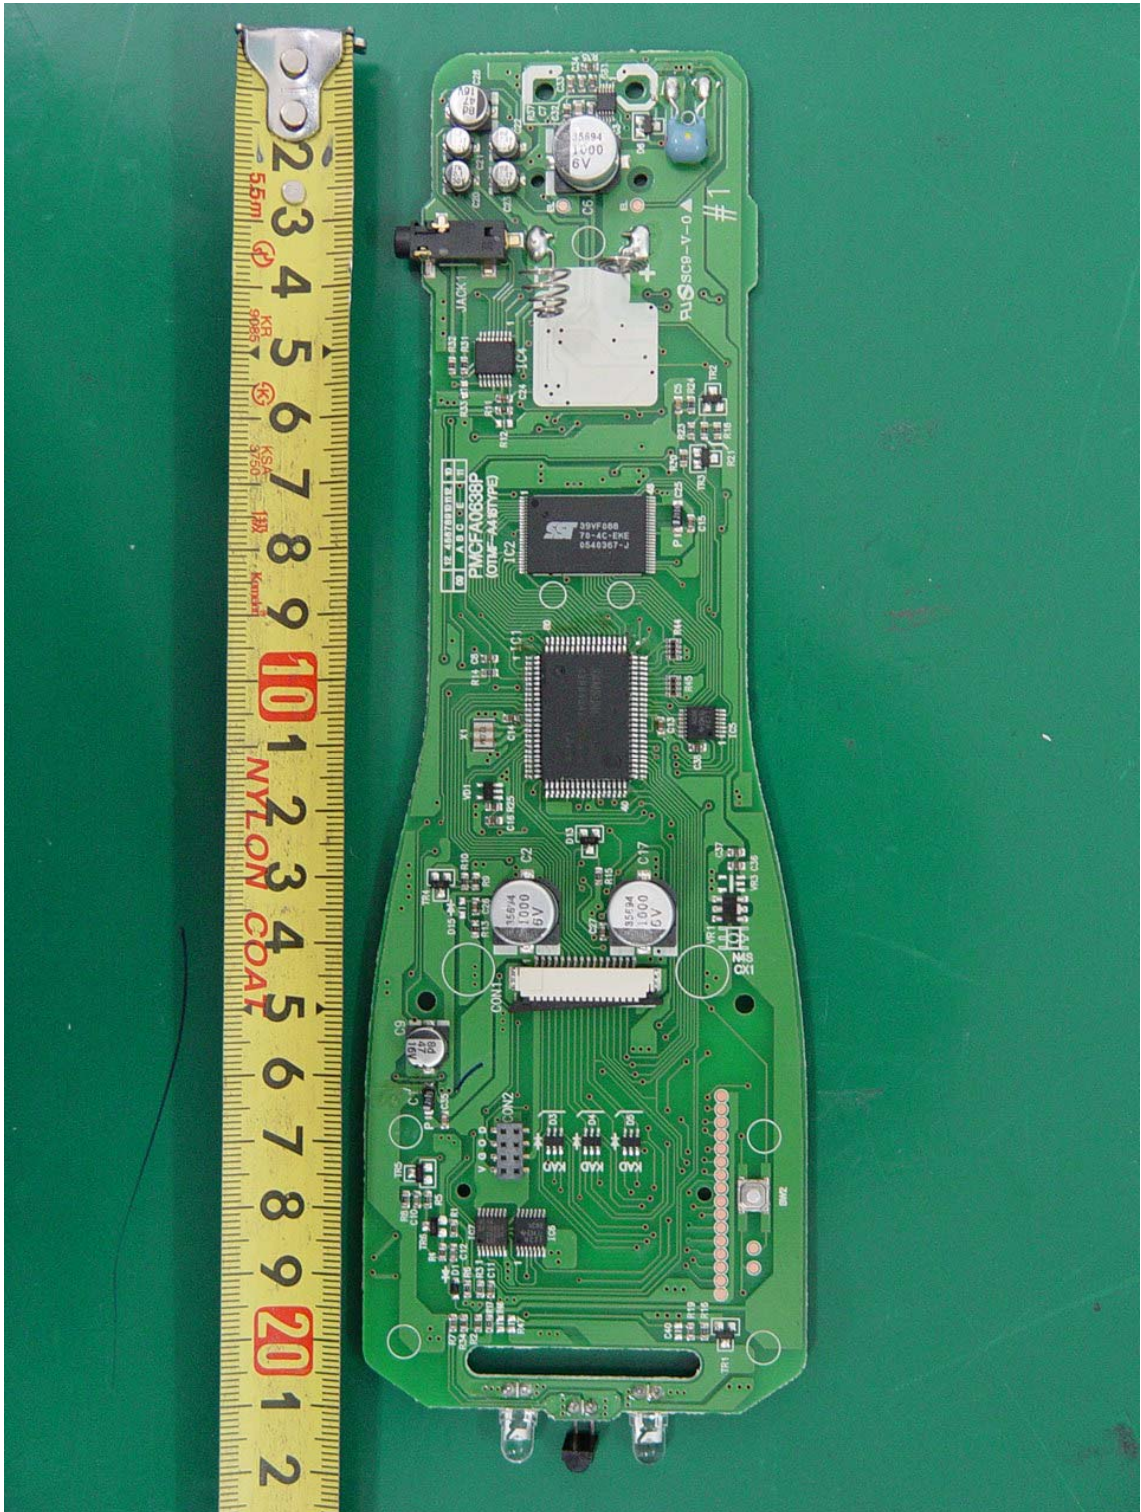

APPENDIX H
: INTERNAL PHOTOGRAPHS

EUT Type: RF Remote Controller
FCC ID.: OZ5URCML600L