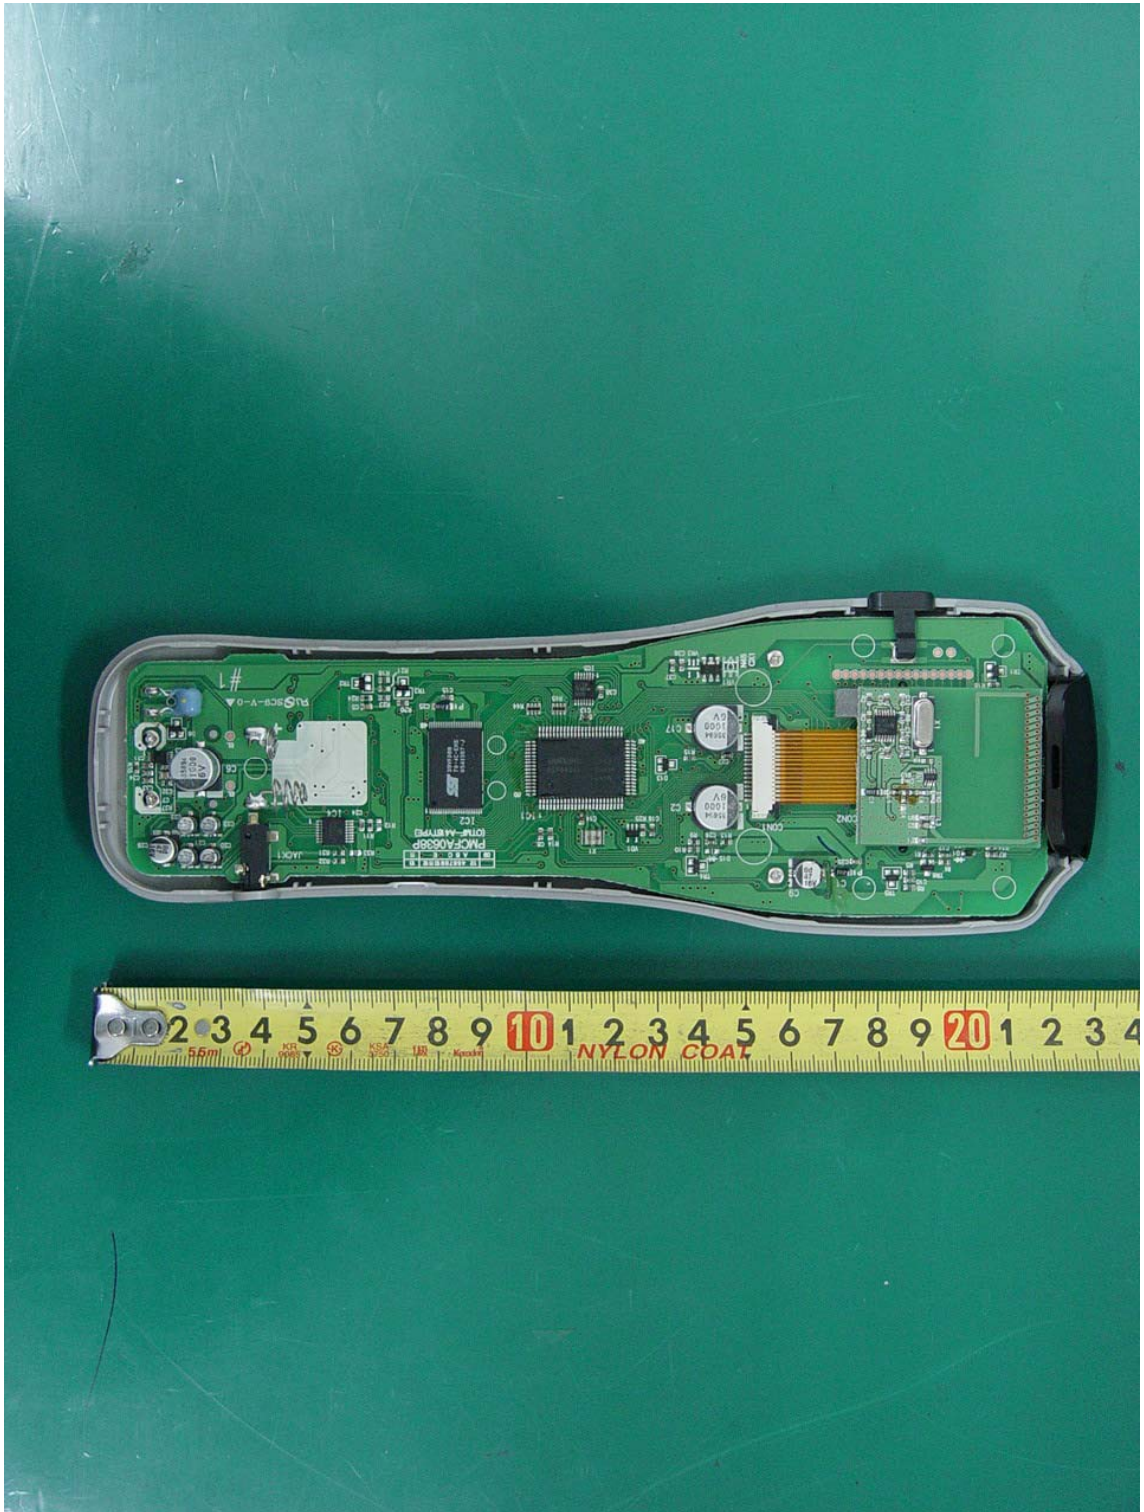

APPENDIX H
: INTERNAL PHOTOGRAPHS

EUT Type: RF Remote Controller
FCC ID.: OZ5URCML600L