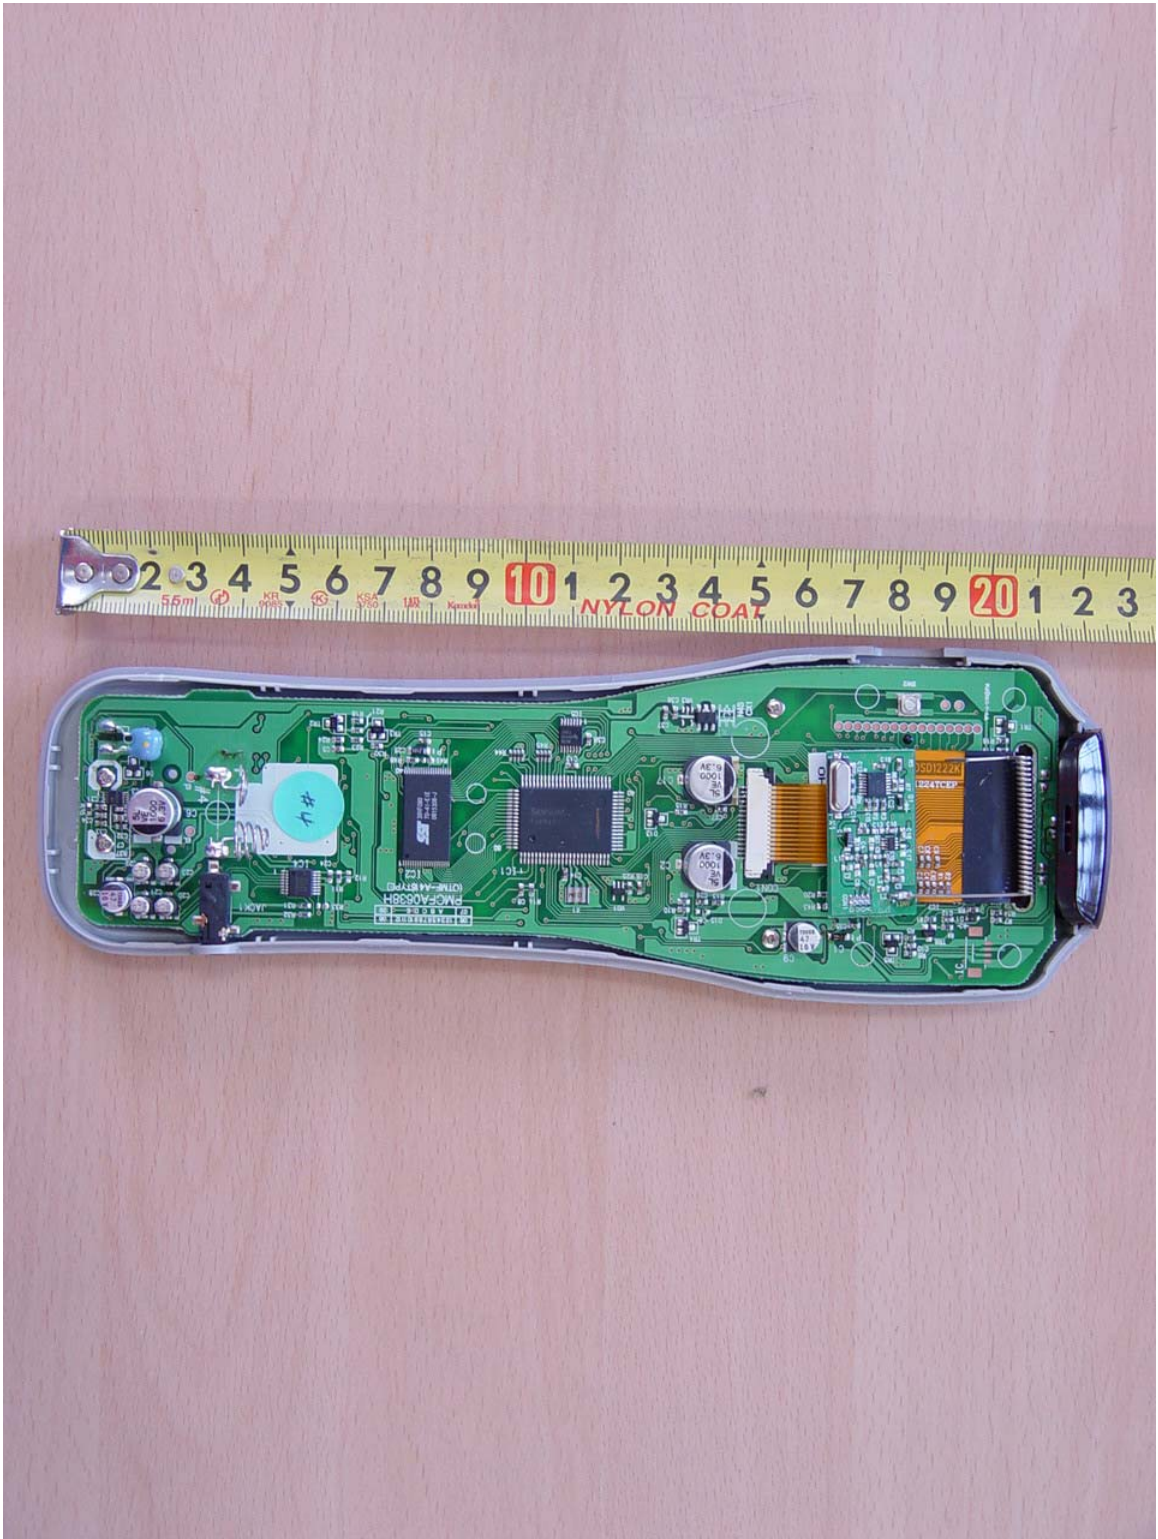

APPENDIX H
: INTERNAL PHOTOGRAPHS

EUT Type: Remote Control

FCC ID: OZ5URCML600

EUT Type: Remote Control

FCC ID: OZ5URCML600