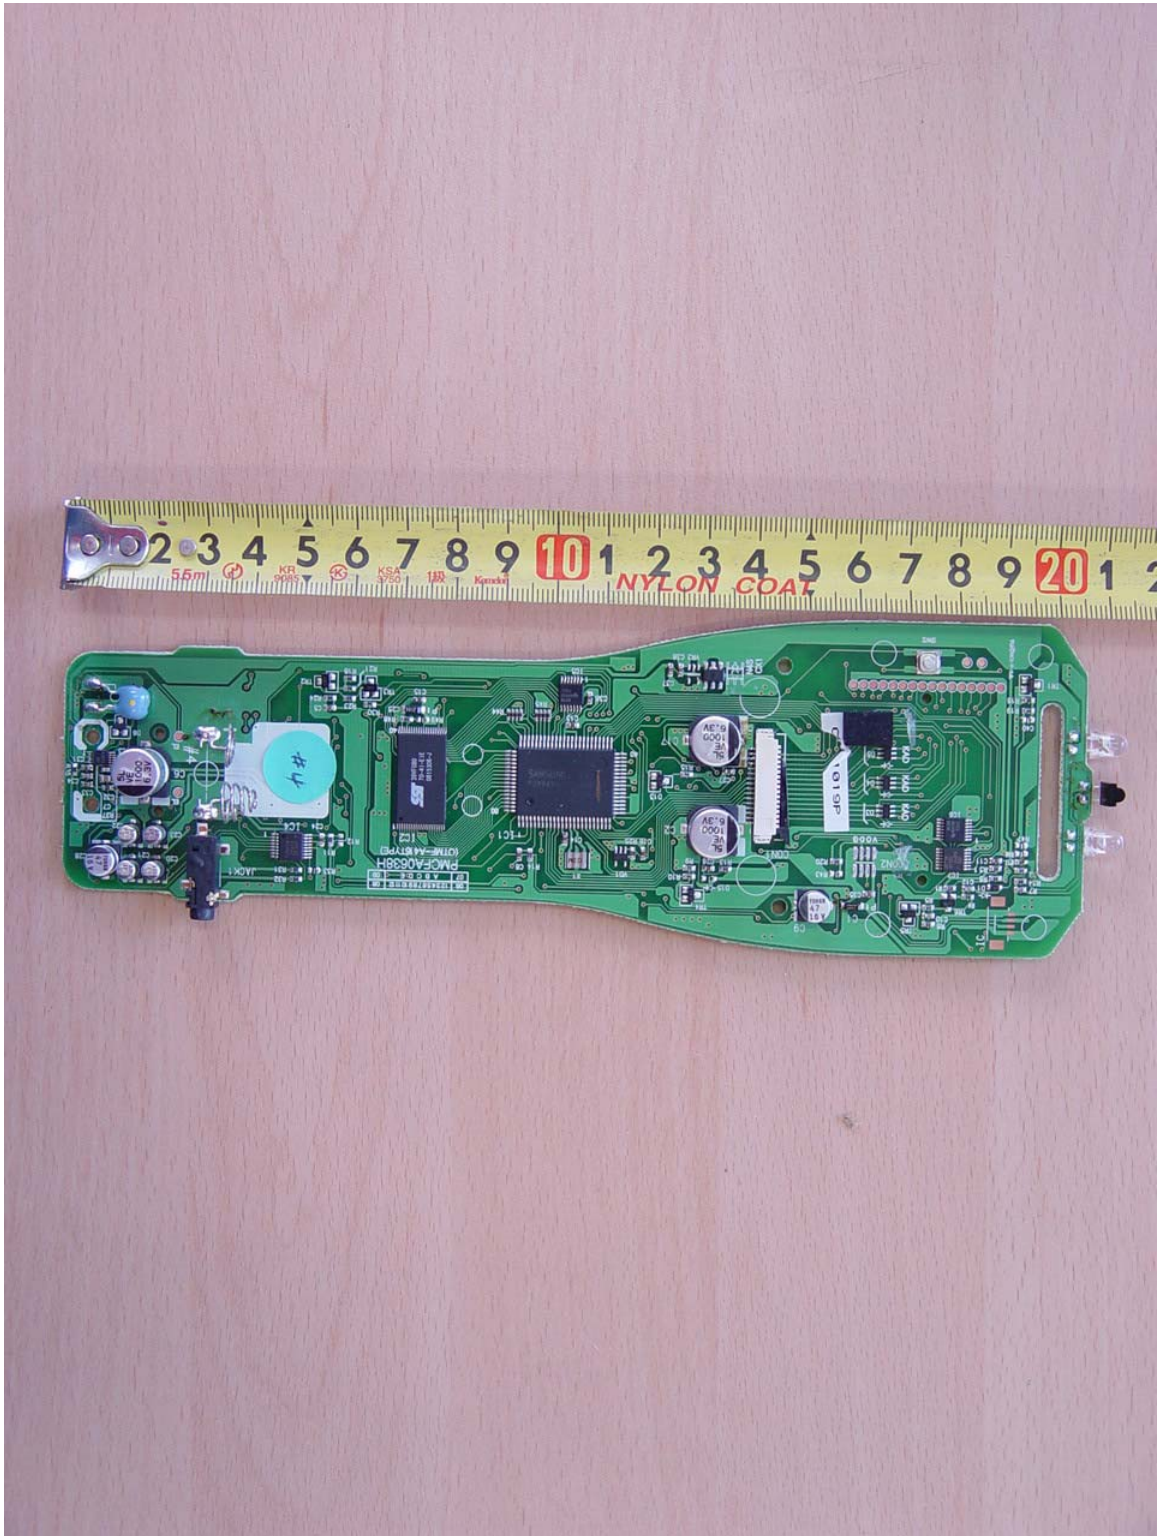

APPENDIX H
: INTERNAL PHOTOGRAPHS

EUT Type: Remote Control

FCC ID: OZ5URCML600

EUT Type: Remote Control

FCC ID: OZ5URCML600