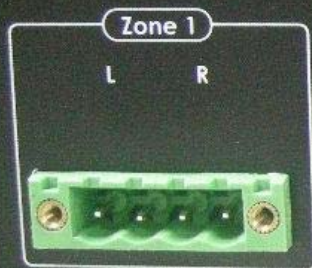

Front

Rear

Port 1

Port 2

(1) This device may not cause harmful interference received  
(2) This device must accept any interference received,  
including interference that may cause undesired operation

Use 12-18 Gauge Class 2 Speaker Wire