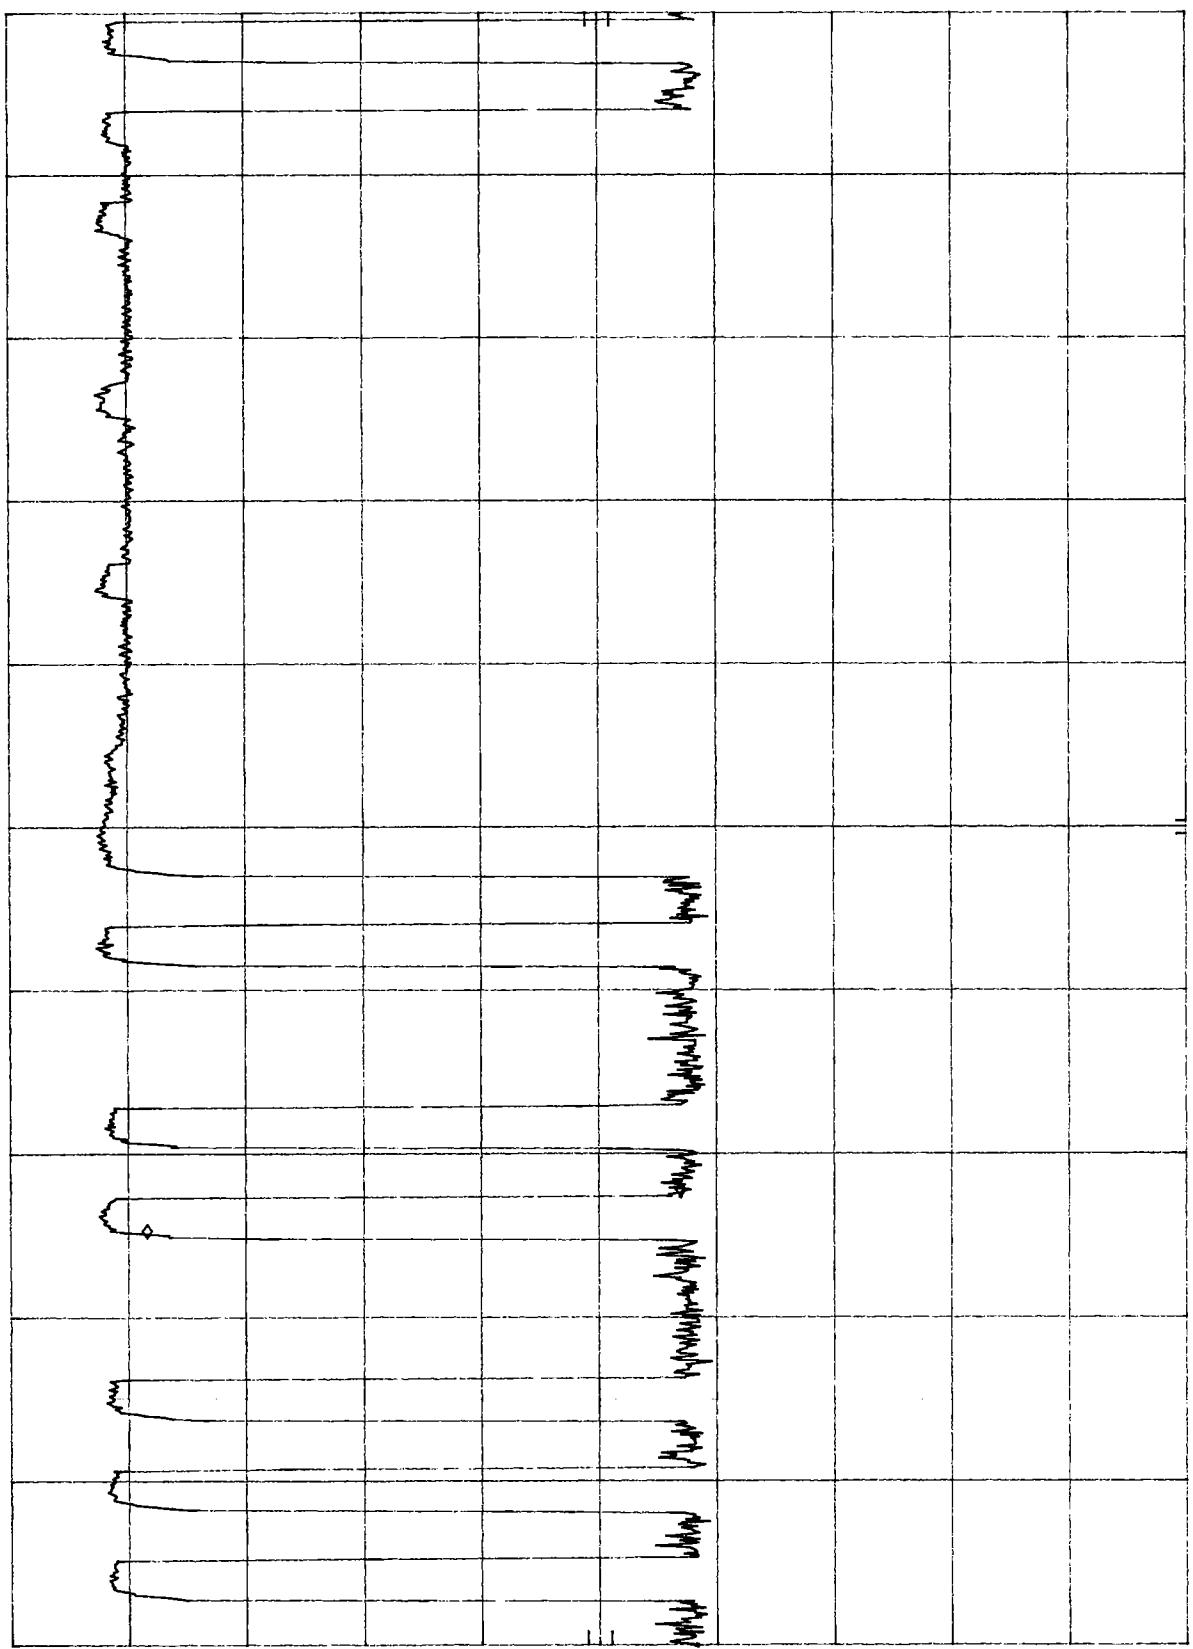

PCTEST Engineering Lab.

SPECTRUM ANALYZER PRESENTATION

FCC ID:0Z5URC100

OHSUNG REMOTE

Operating Frequency: 418.000 MHz

Output Power : -50.0 dBm

Test Mode:Other Transmitter

MKR Δ 500.0 μ sec
-22.65 dB

FCC ID-QZ5URC100
REF -50.0 dBm ATTEN 10 dB

HP

5 dB/

POS PK

CENTER 418.000 000 MHZ
RES BW 100 KHZ
SPAN 0 Hz
SWP 20.0 msec
VBW 100 KHZ

MKR Δ 9.000 msec
-22.00 dB

FCC ID-QZ5URC100
REF -50.0 dBm
ATTEN 10 dB

hp

5 dB/

POS PK

CENTER 418.000 000 MHz
RES BW 100 KHZ
VBW 100 KHZ
SPAN 0 HZ
SWP 100 msec

MODEL: URC-100 RF REMOTE CONTROL MKR Δ 285 KHZ
REF -50.0 dBm ATTEN 10 dB -20.39 dB

PEAK
LOG
7
dB/

VA SB
SC FC
CORR

#RES BW 100 KHZ #VBW 100 KHZ SPAN 3.000 MHZ
SWP 20 msec