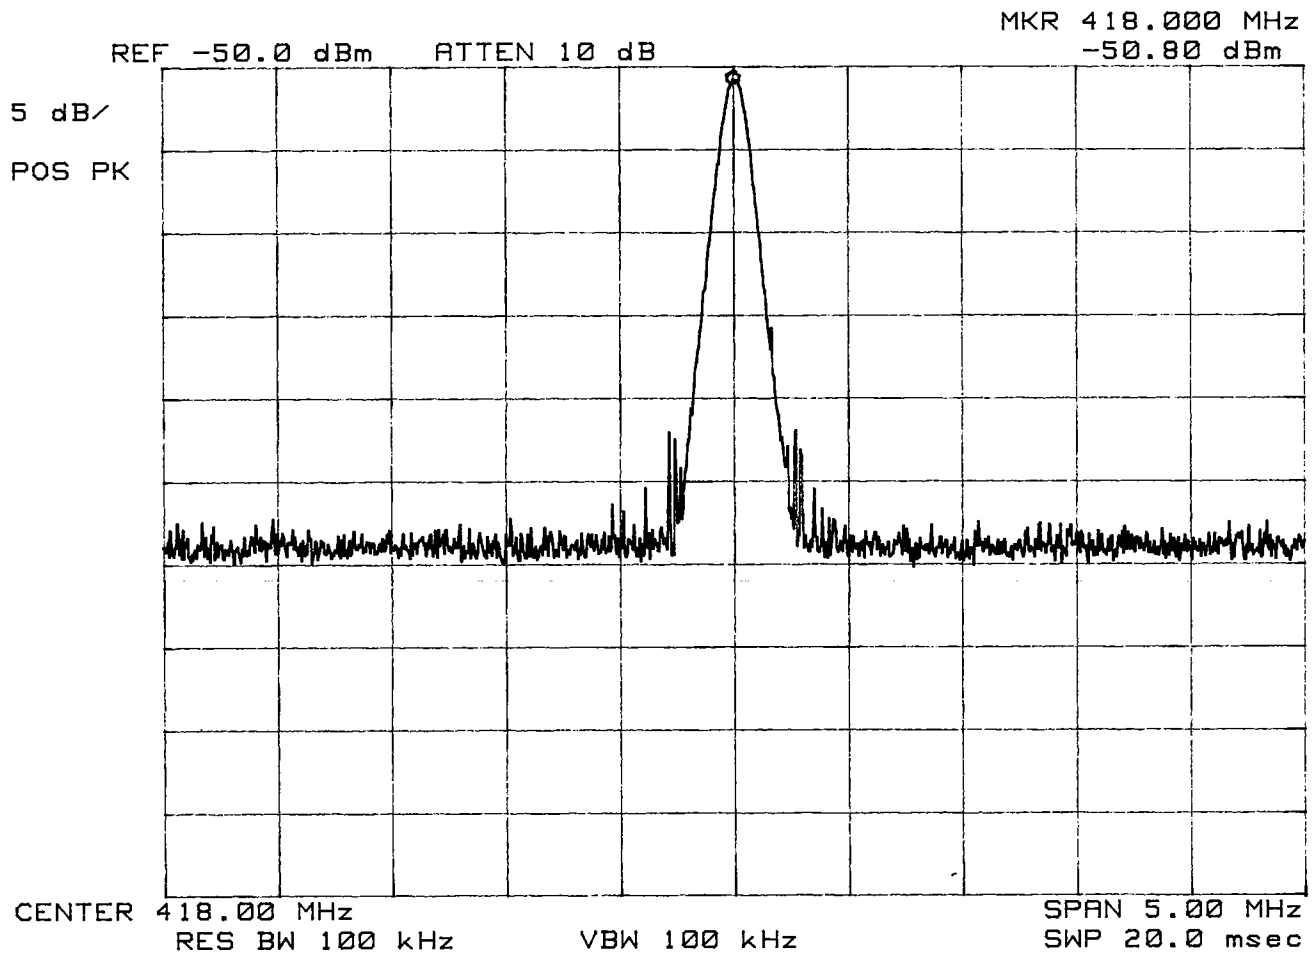

PCTEST Engineering Lab.

SPECTRUM ANALYZER PRESENTATION

FCC ID:0Z5URC100

OHSUNG REMOTE

Operating Frequency: 418.000 MHz

Output Power : -50.0 dBm

Test Mode:Other Transmitter

MKR Δ 500.0 μ sec
-22.65 dB

FCC ID-QZ5URC100
REF -50.0 dBm ATTEN 10 dB

HP

5 dB/

POS PK

CENTER 418.000 000 MHZ
RES BW 100 KHZ
SPAN 0 Hz
SWP 20.0 msec
VBW 100 KHZ

MKR Δ 9.000 msec
-22.00 dB

FCC ID-QZ5URC100
REF -50.0 dBm
ATTEN 10 dB

hp

5 dB/

POS PK

CENTER 418.000 000 MHz
RES BW 100 KHZ
VBW 100 KHZ
SPAN 0 HZ
SWP 100 msec

MODEL: URC-100 RF REMOTE CONTROL MKR Δ 285 KHZ
REF -50.0 dBm ATTEN 10 dB -20.39 dB

PEAK
LOG
7
dB/

VA SB
SC FC
CORR

#RES BW 100 KHZ #VBW 100 KHZ SPAN 3.000 MHZ
SWP 20 msec

PCTEST Engineering Lab.

SPECTRUM ANALYZER PRESENTATION

FCC ID:OZ5URC100

OHSUNG REMOTE

DUTY CYCLE

Operating Frequency: 418.000 MHz

Output Power : -50.0 dBm

Test Mode:Other Transmitter