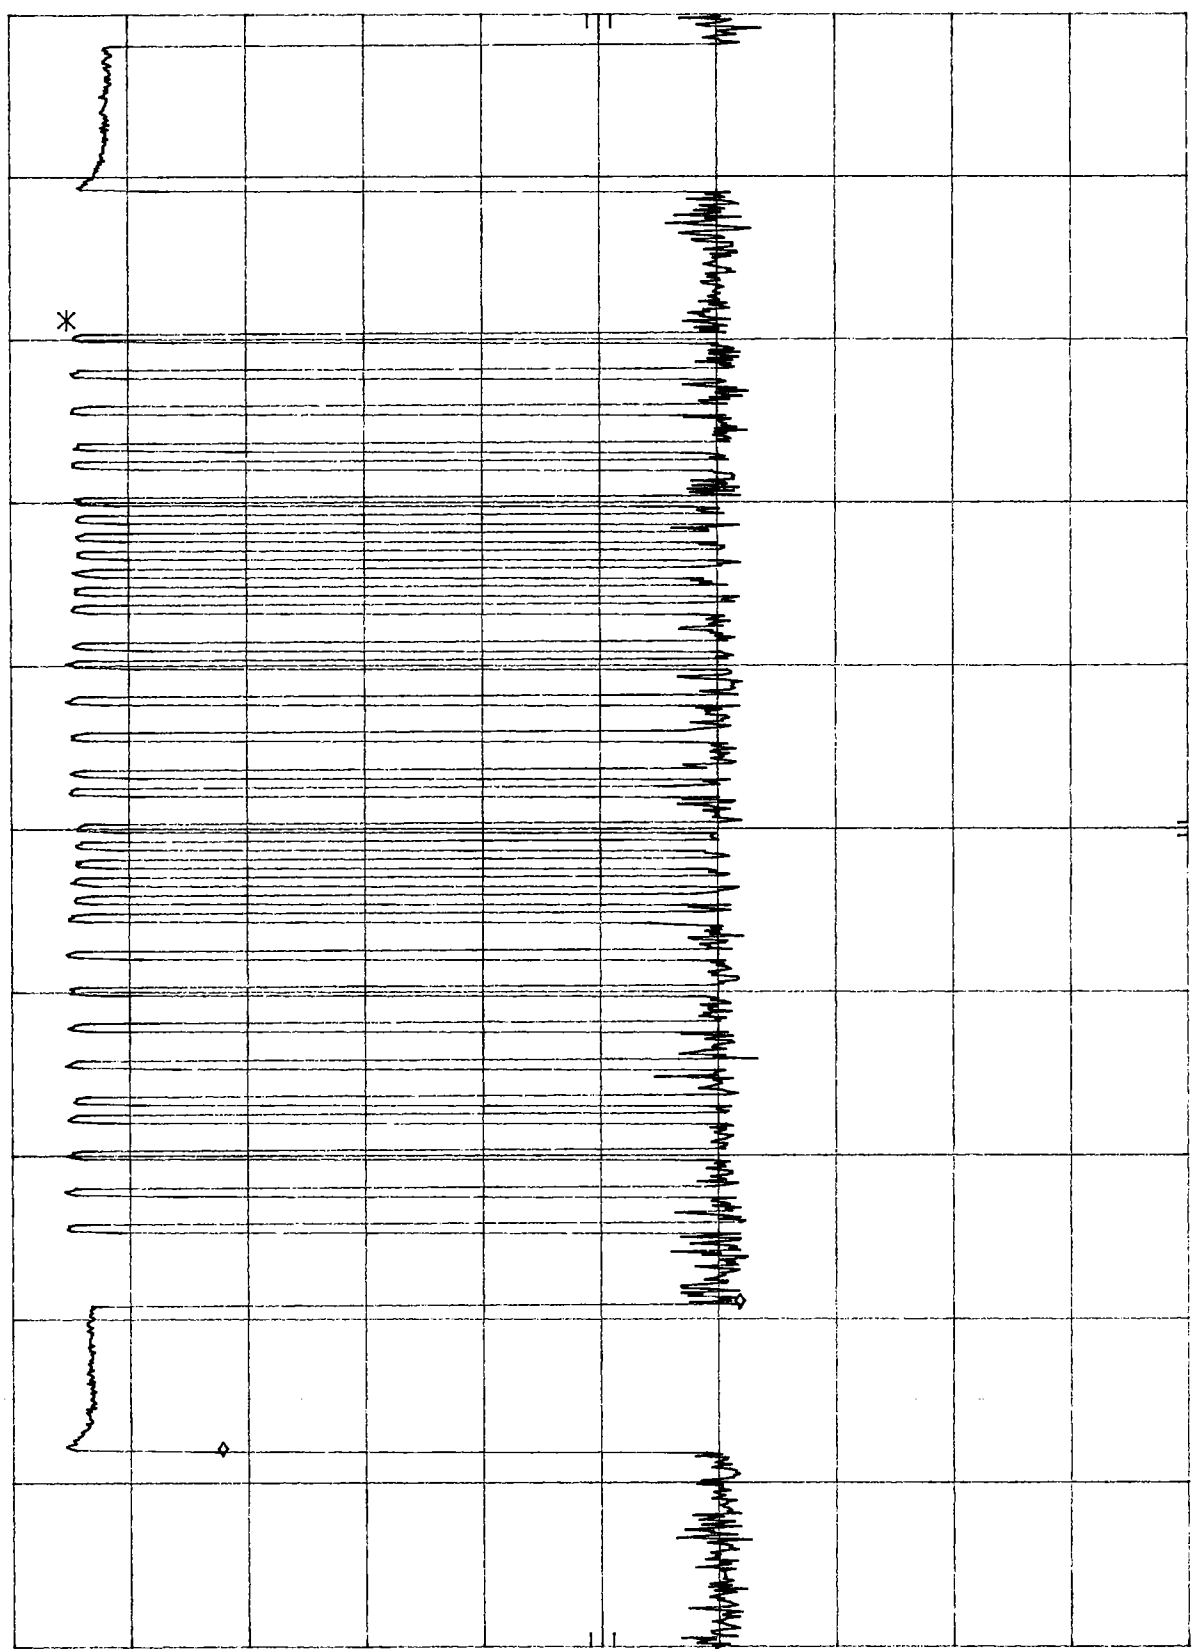

PCTEST Engineering Lab.

SPECTRUM ANALYZER PRESENTATION

FCC ID:0Z5URC100

OHSUNG REMOTE

Operating Frequency: 418.000 MHz

Output Power : -50.0 dBm

Test Mode:Other Transmitter

MKR Δ 500.0 μ sec
-22.65 dB

FCC ID-QZ5URC100
REF -50.0 dBm ATTEN 10 dB

HP

5 dB/

POS PK

CENTER 418.000 000 MHZ
RES BW 100 KHZ
SPAN 0 Hz
SWP 20.0 msec
VBW 100 KHZ

MKR Δ 9.000 msec
-22.00 dB

FCC ID-QZ5URC100
REF -50.0 dBm
ATTEN 10 dB

hp

5 dB/

POS PK

CENTER 418.000 000 MHz
RES BW 100 KHZ
VBW 100 KHZ
SPAN 0 HZ
SWP 100 msec

MODEL: URC-100 RF REMOTE CONTROL MKR Δ 285 KHZ
REF -50.0 dBm ATTEN 10 dB -20.39 dB

PEAK
LOG
7
dB/

VA SB
SC FC
CORR

#RES BW 100 KHZ #VBW 100 KHZ SPAN 3.000 MHZ
SWP 20 msec