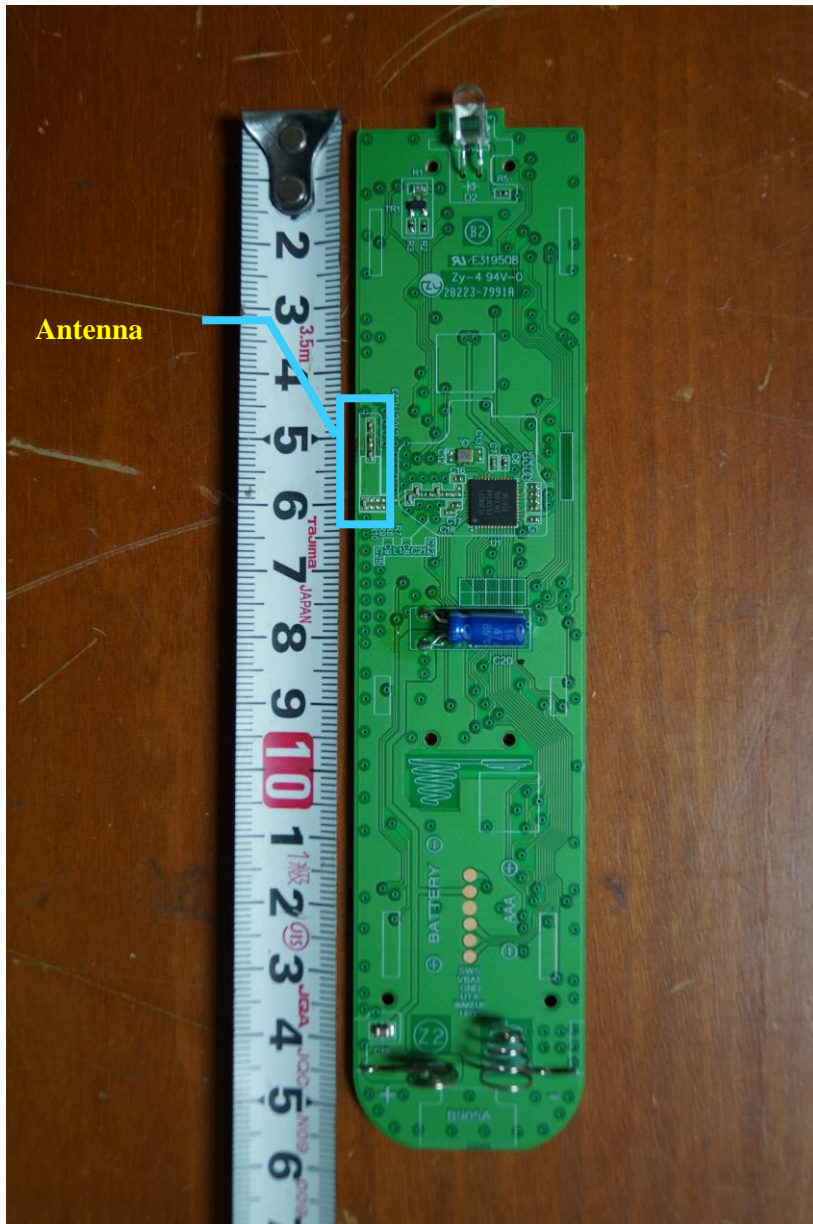

APPENDIX G
: INTERNAL PHOTOGRAPHS

< Inside view >

< Main board Top view >

EUT Type: Remote Controller

FCC ID.: OZ5B905A

< Main board bottom view >