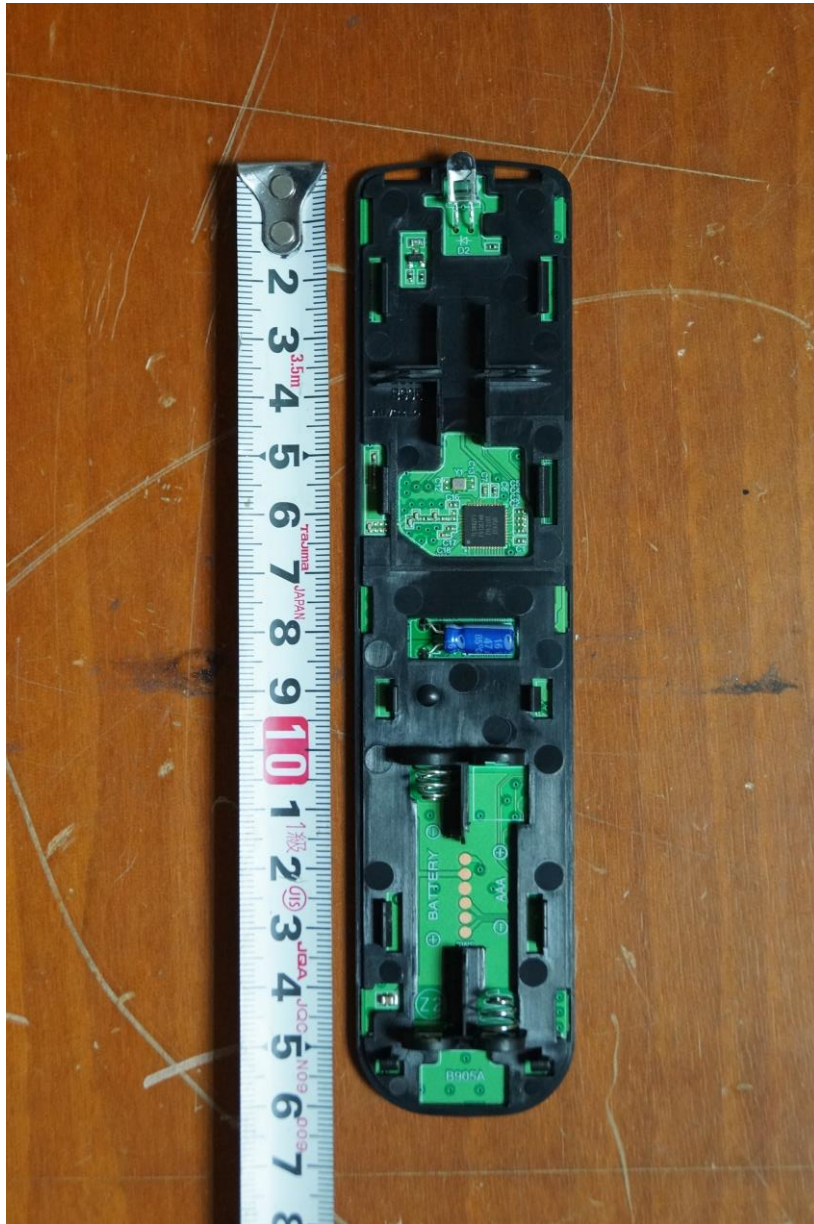

APPENDIX G
: INTERNAL PHOTOGRAPHS

< Inside view >

< Main board Top view >

EUT Type: Remote Controller

FCC ID.: OZ5B905A

< Main board bottom view >