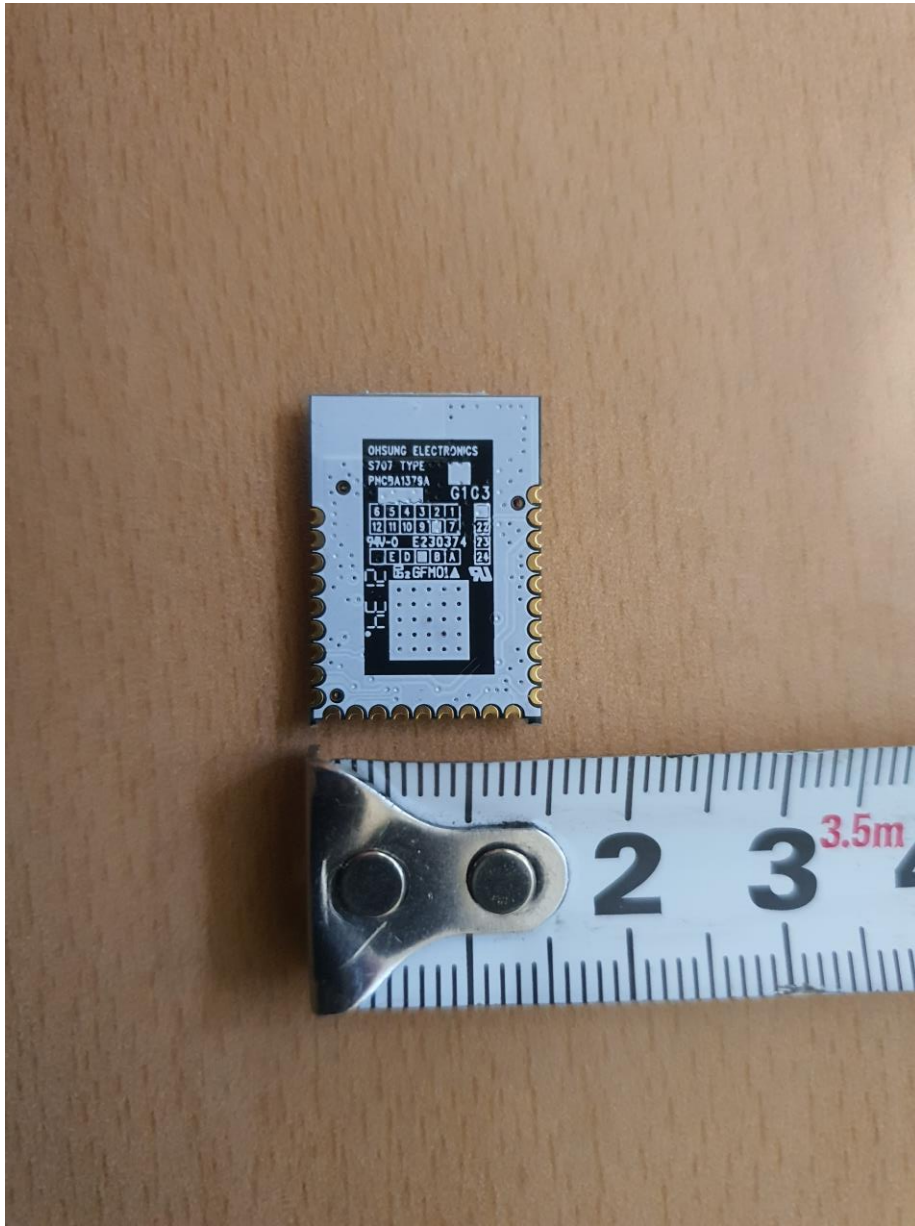

APPENDIX F

: EXTERNAL PHOTOGRAPHS

< Front view #1 >

< Front view #2 >

EUT Type: Zigbee-MODULE

FCC ID.: OZ5-ZBM

< Rear view >