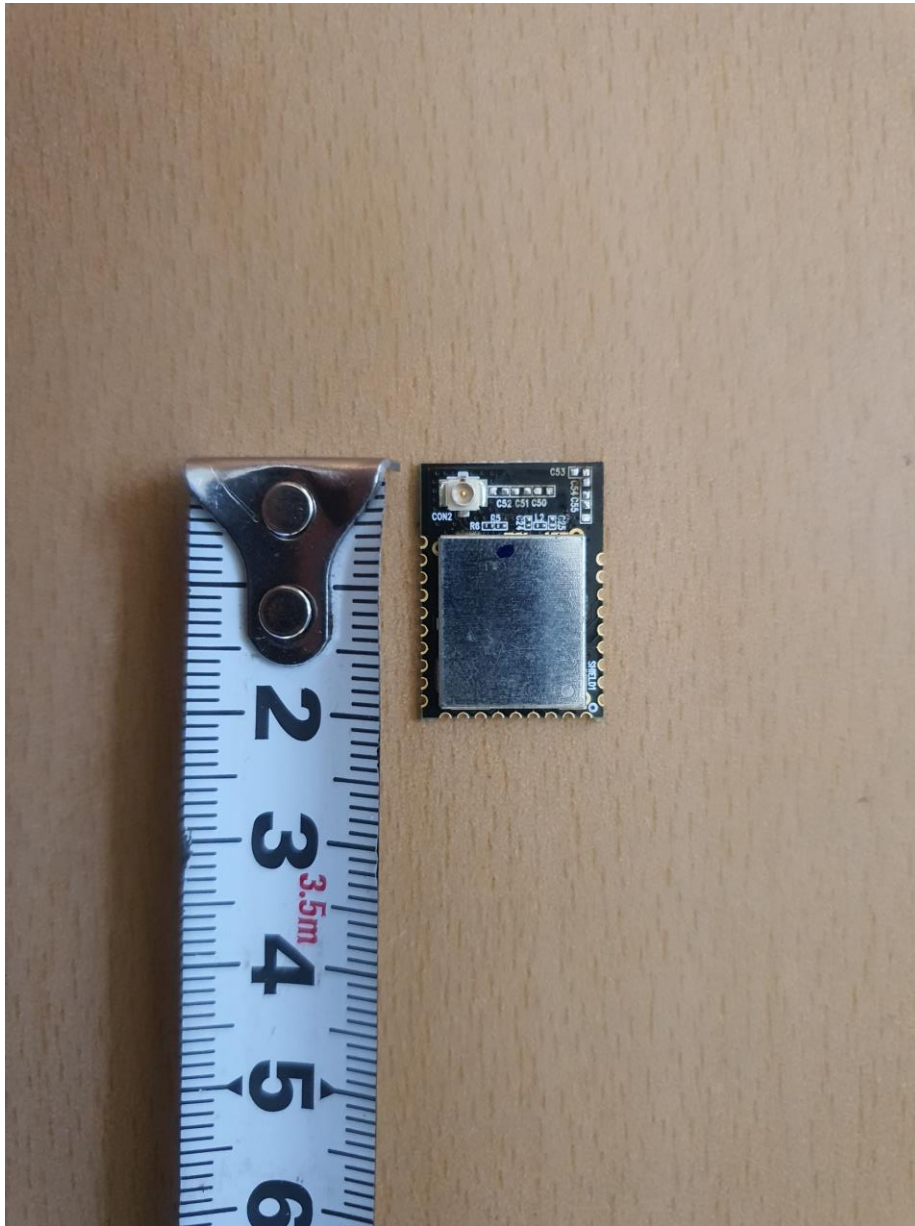

APPENDIX F

: EXTERNAL PHOTOGRAPHS

< Front view #1 >

< Front view #2 >

EUT Type: Zigbee-MODULE

FCC ID.: OZ5-ZBM

< Rear view >