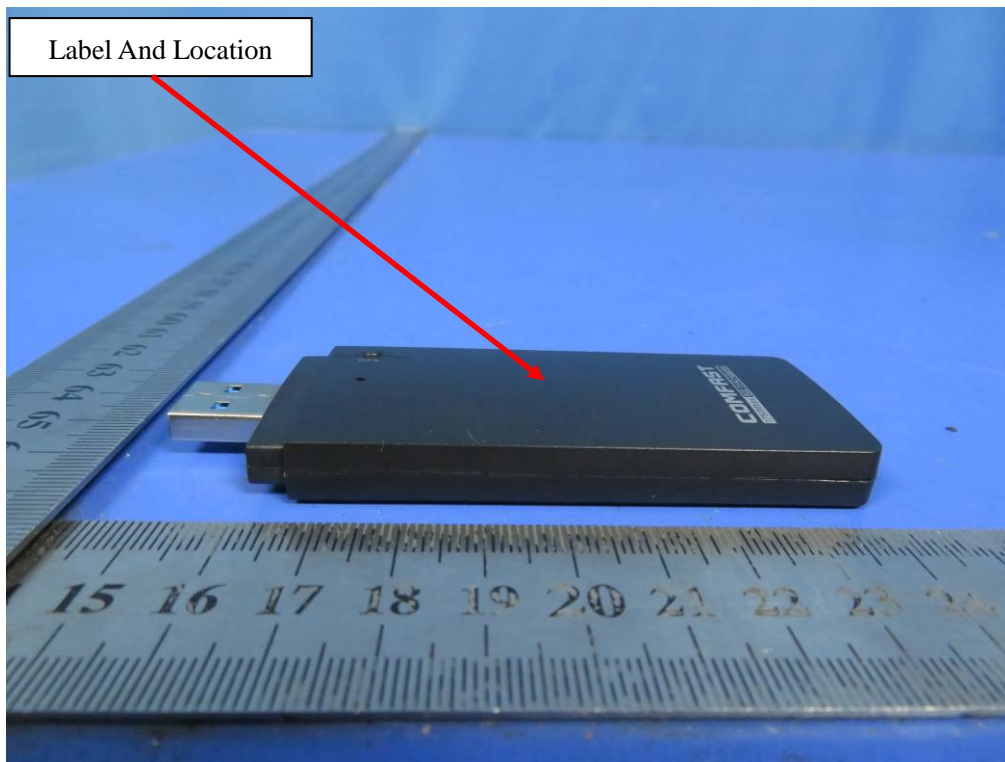

LABEL AND LOCATION

11AC Dual Band Wireless Adapter
Trade Mark: COMFAST, LINKFLOW
M/N: CF-917AC
FCC ID: OYRCF-917ACV2
INPUT: DC 5V

Size: L 4.0cm * W 2.5cm

Label And Location