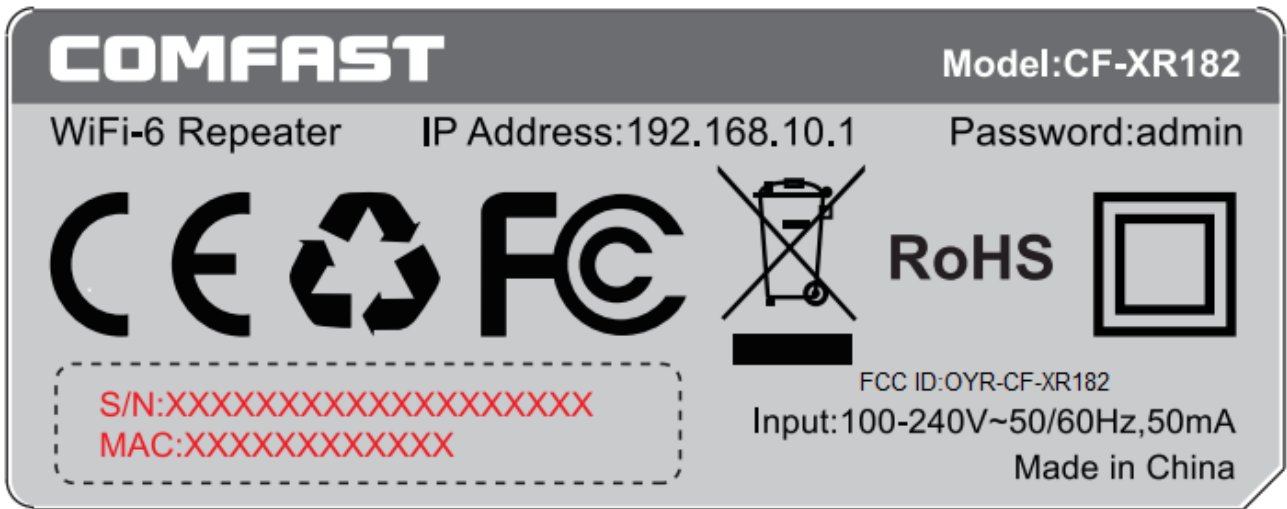

### FCC ID Label

### FCC ID Label Location Information

The label shown shall be permanently affixed at a conspicuous location on the device and be readily visible to the user at the time purchase (Labeling requirements per 2.925)