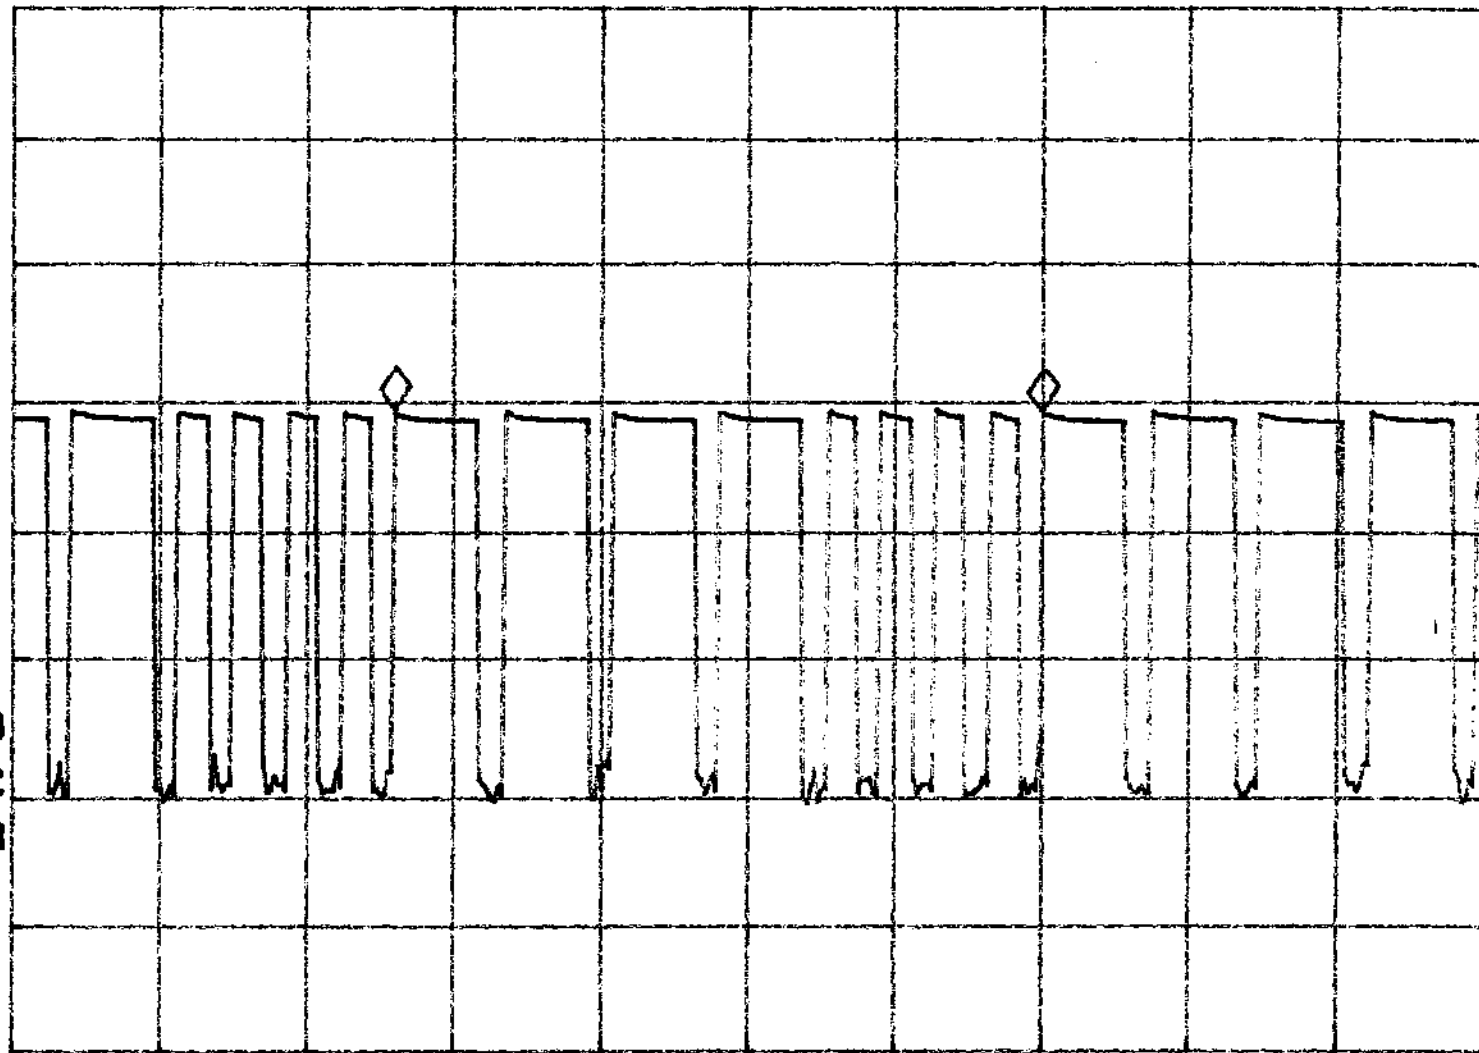

hp

MKR 11.000 msec
-.09 dB

REF 135.0 dB μ V AT 40 dB

PEAK
LOG
10
dB/

VA SB
SC FC
CORR

CENTER 49.860 MHz SPAN 0 Hz
#RES BW 3.0 MHz #VBW 3 MHz #SWP 50.0 msec

hp

MKR 11.000 msec

REF 135.0 dB μ V

AT 40 dB

-.02 dB

PEAK
LOG
10
dB/

VA SB
SC FC
CORR

CENTER 49.860 MHz

SPAN 0 Hz

#RES BW 3.0 MHz

#VBW 3 MHz

#SWP 25.0 msec