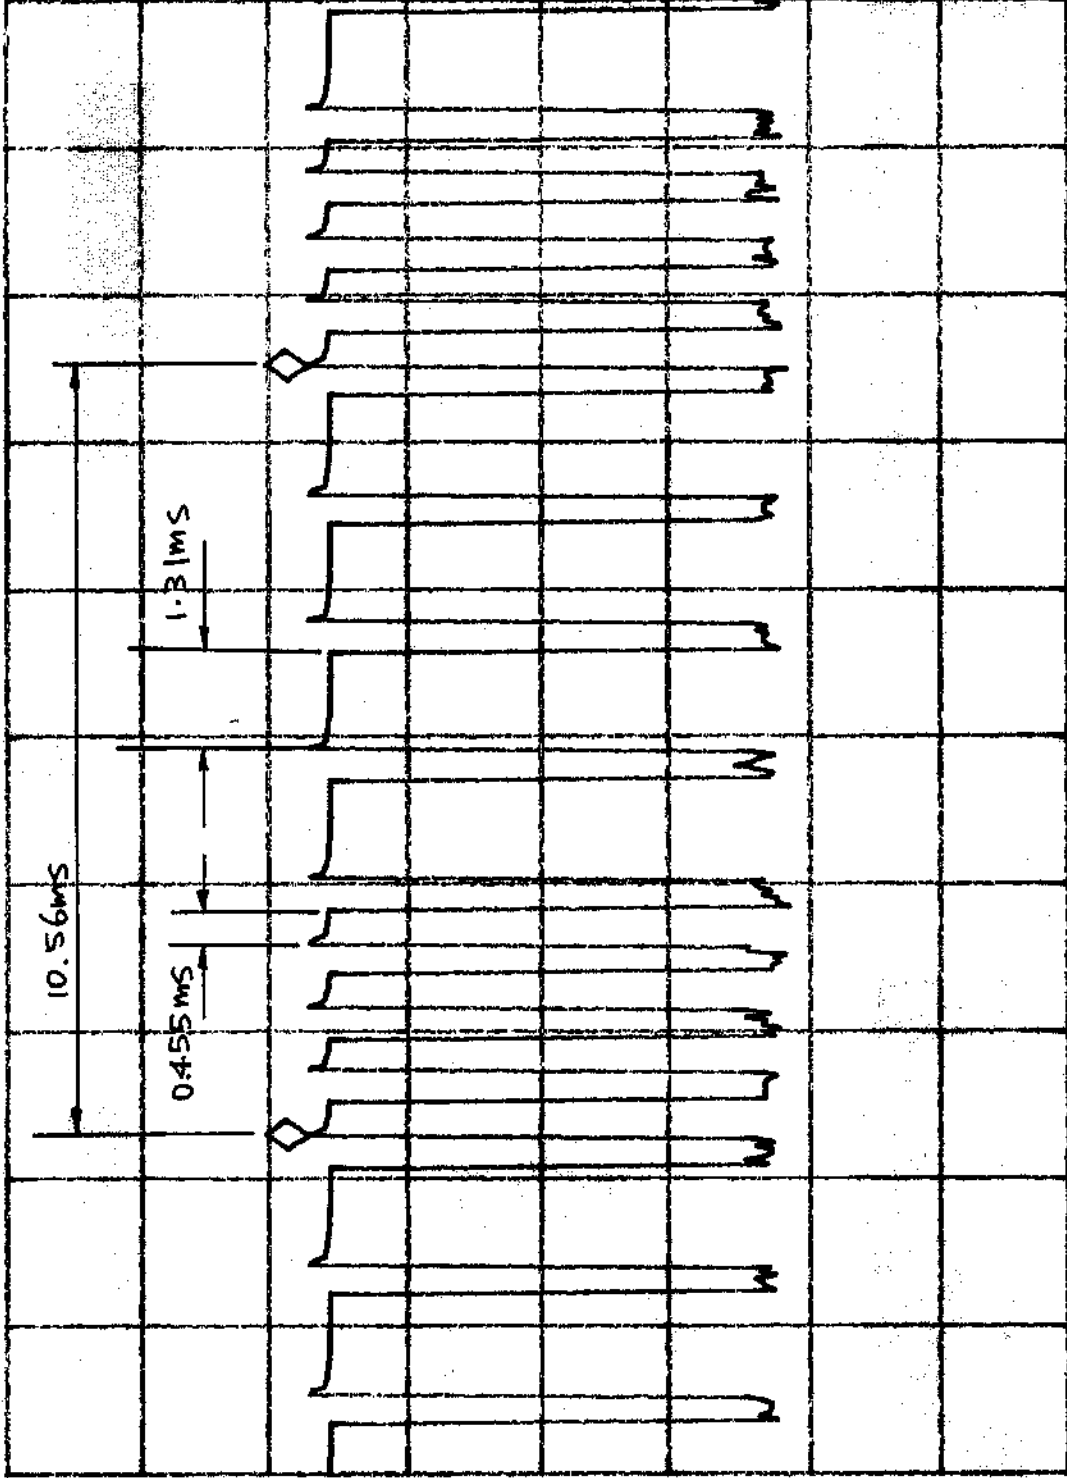

MKR 10.560 msec
.00 dB

AT 20 dB

REF 117.0 dBμV

PEAK
LOG
10
dB/

VA SB
SC FC
CORR

SPAN 0 Hz
#SWP 20.2 msec

VBW 3 MHz

CENTER 49.860 MHz
#RES BW 3.0 MHz