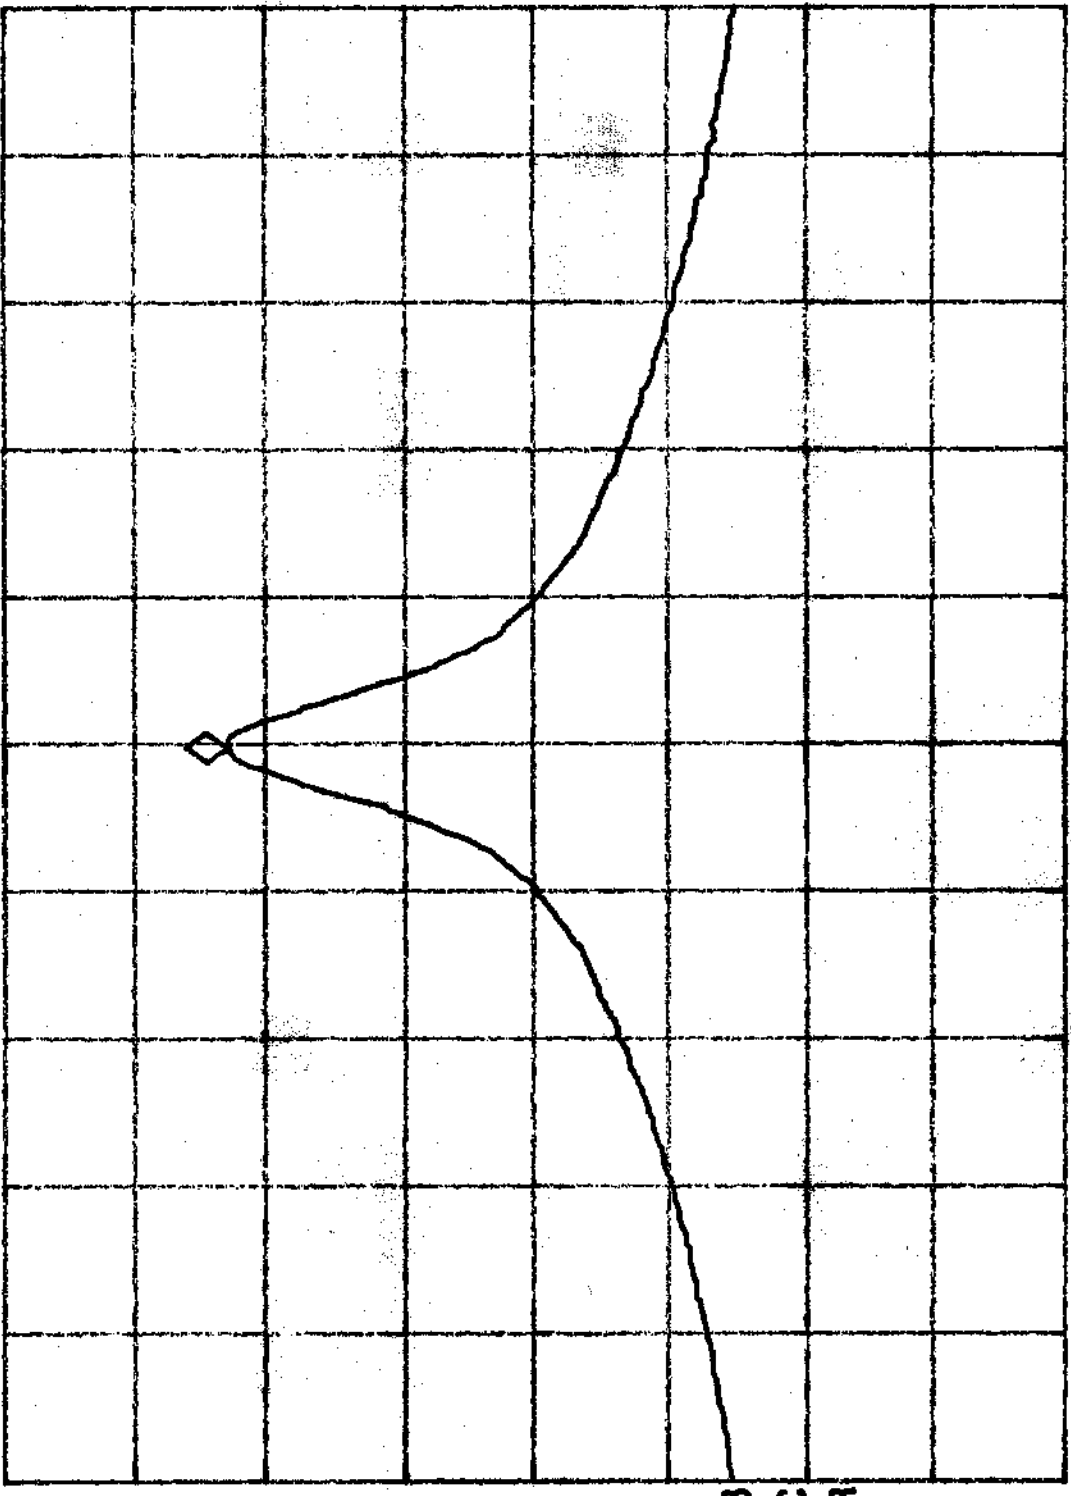

top

MKR 49.8598 MHz
79.64 dB μ V

AT 10 dB

REF 97.0 dB μ V

PEAK
LOG
10
dB/

VA SB
SC FC
CORR

START 49.8100 MHz
#DEC BIN 3 0 4.0

STOP 49.9100 MHz
#CWD 7E8 000

STOP 49.9100 MHz
#DEC BIN 3 0 4.0