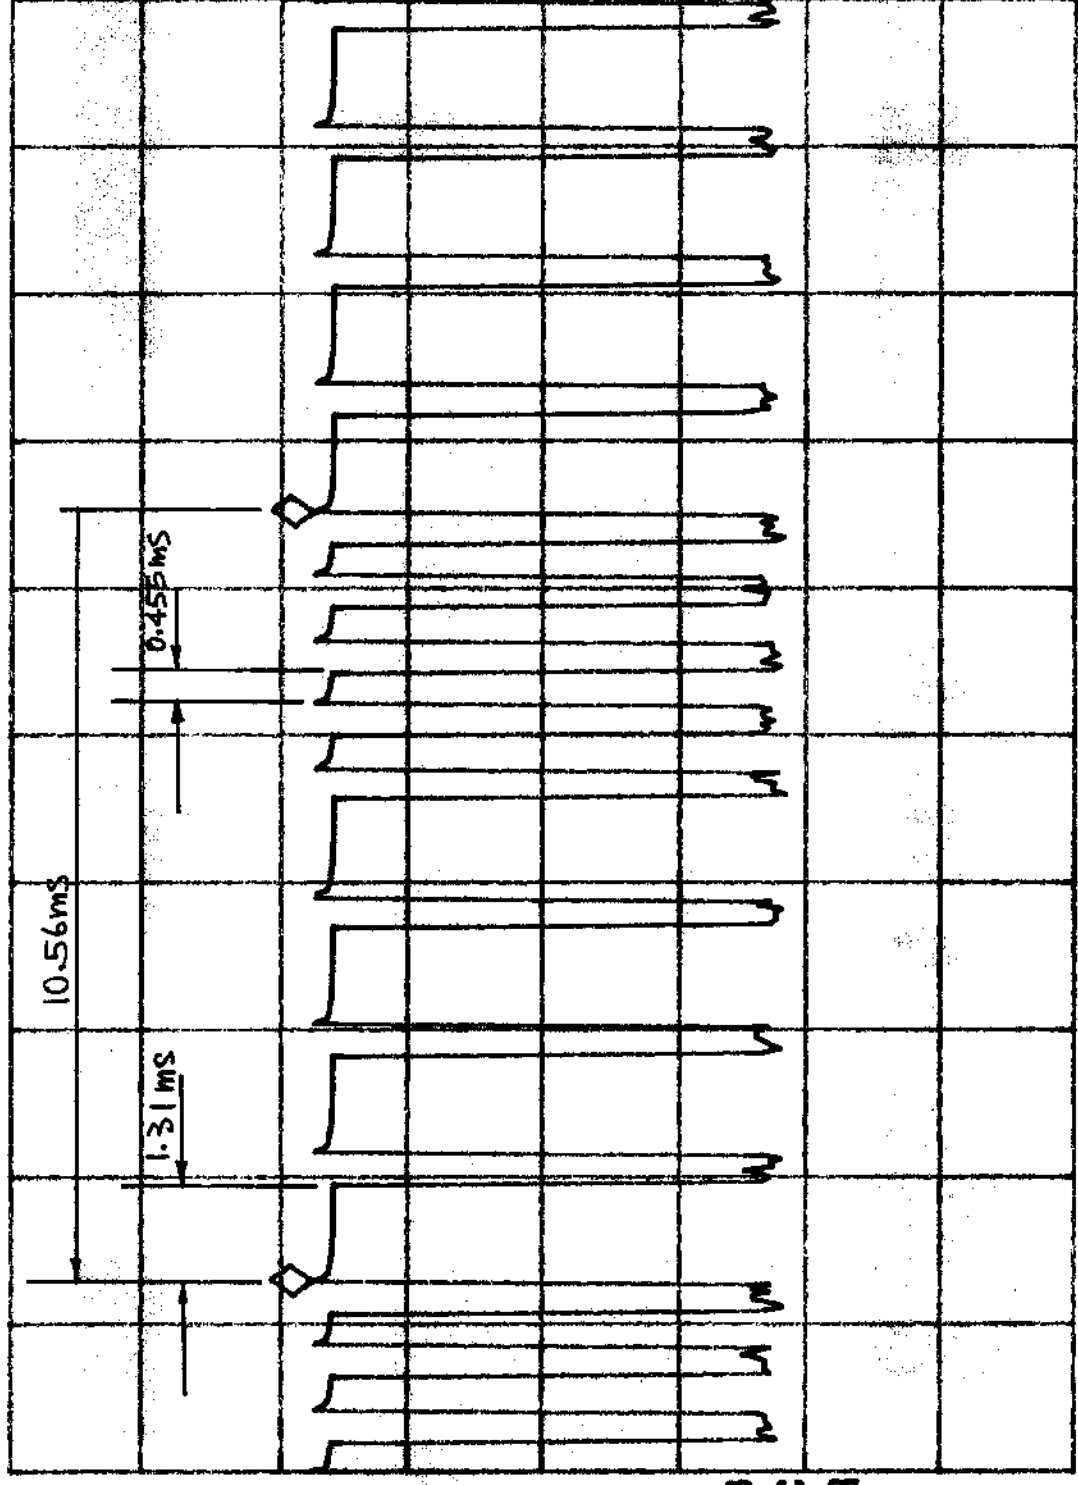

70

MKR 10.560 msec
.03 dB

REF 117.0 dBμV AT 20 dB

PEAK
LOG
10
dB/

VA SB
SC FC
CORR

CENTER 49.660 MHz
#RES BW 3.0 MHz
VBW 3 MHz
#SWP 20.2 msec
SPAN 0 Hz