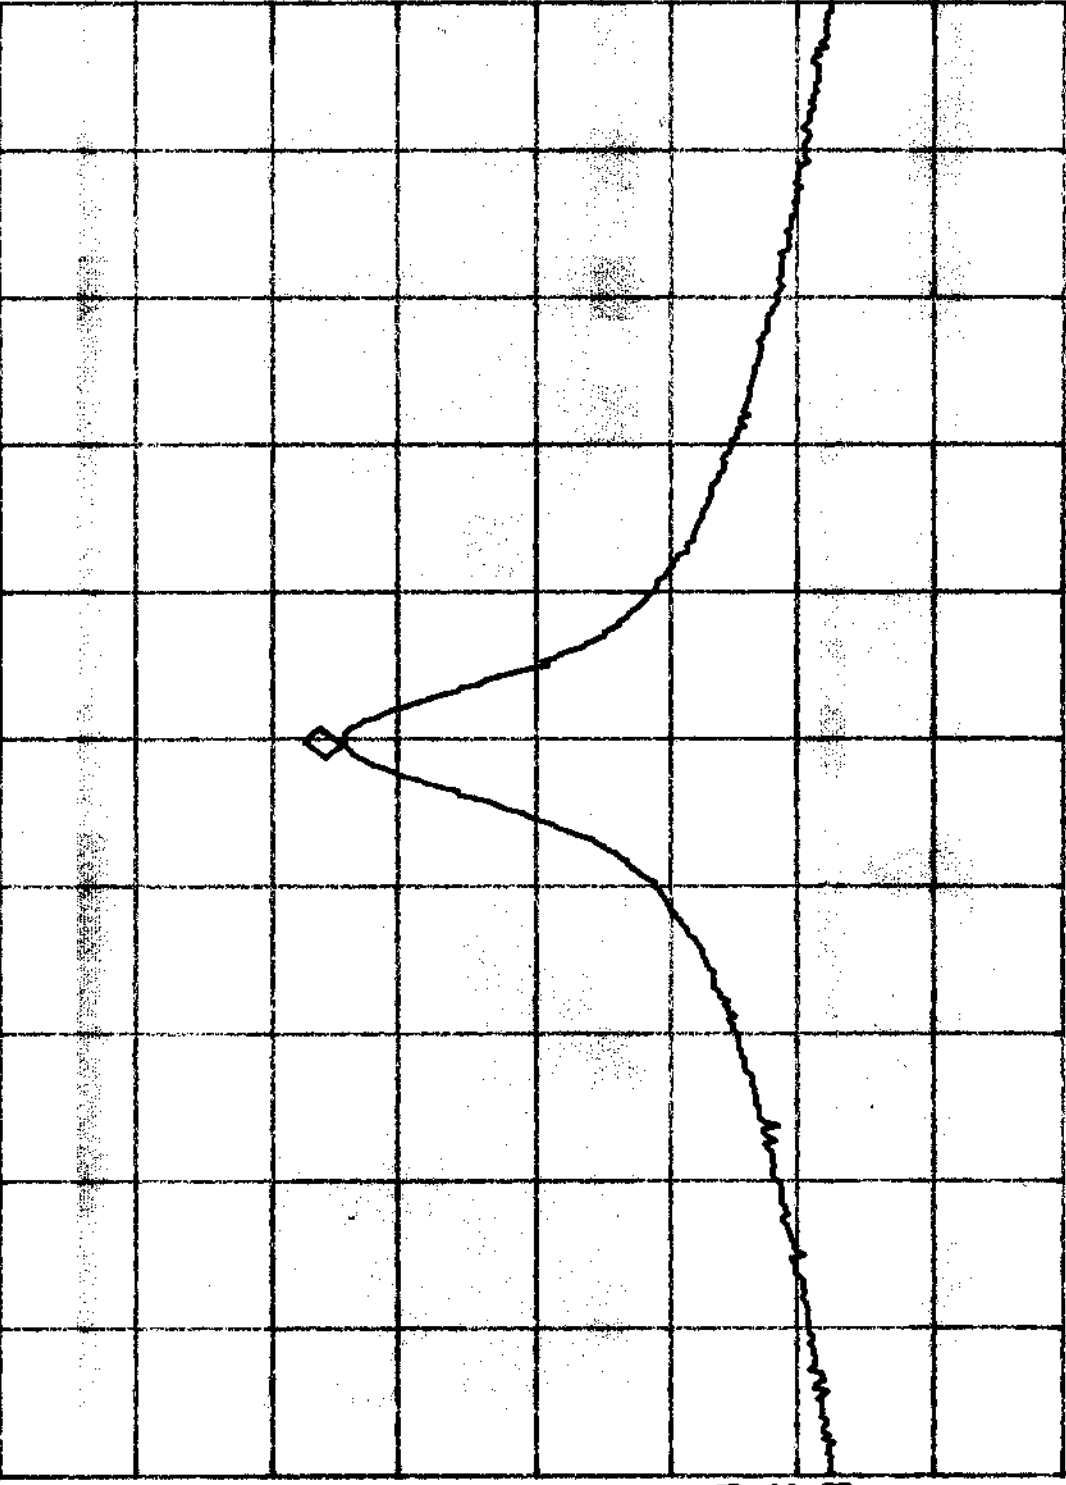

70

MKR 49.8598 MHz
71.25 dB μ V

AT 10 dB

REF 97.0 dB μ V

PEAK
LOG
10
dB/ μ V

VA SB
SC FC
CORR

START 49.8100 MHz
#RES BW 3.0 KHZ

VBW 3 KHZ

STOP 49.9100 MHz
#SWP 500 msec