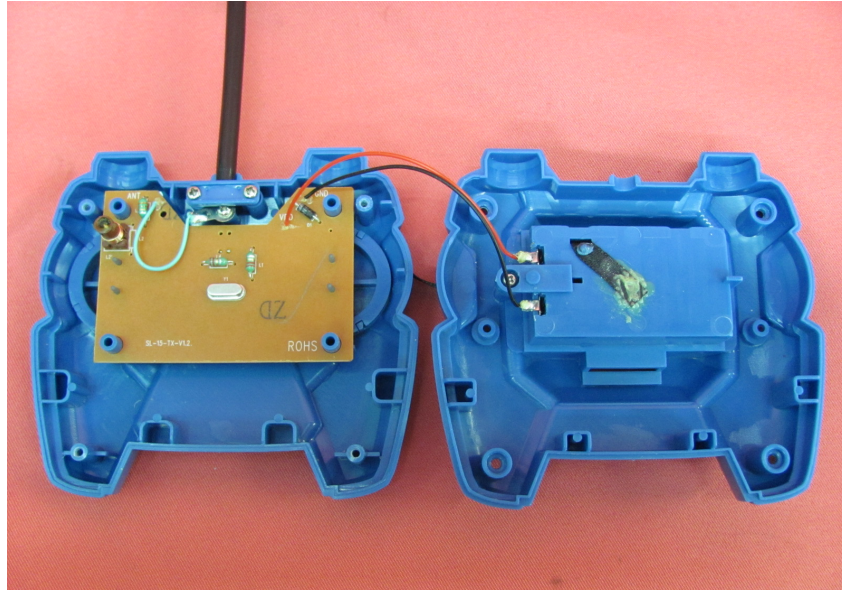

---

**INTERTEK TESTING SERVICE**

Report No.: HK11010190-1

**Equipment Photographs**

**Model: 85161**

**(Internal)**

---

## Equipment Photographs

Model: 85161

(Internal)