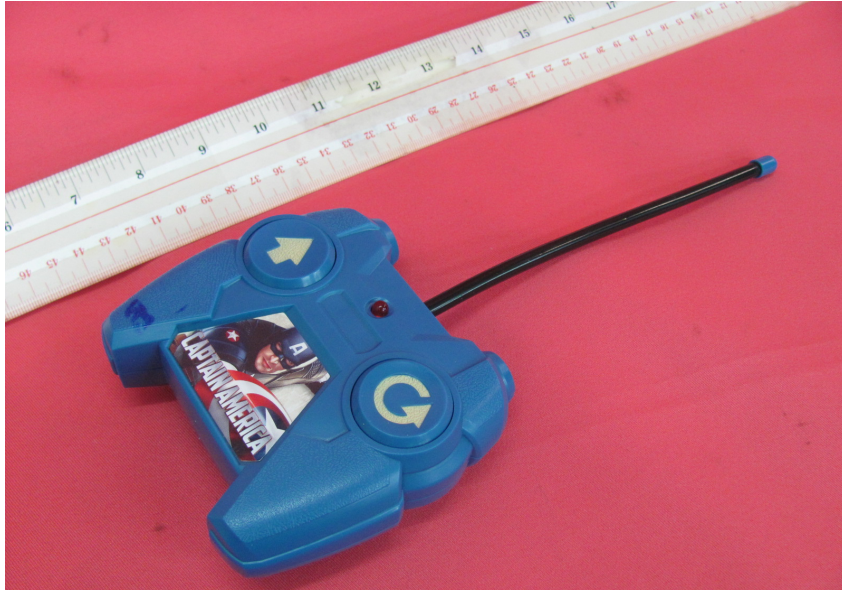

Equipment Photographs

Model: 85161

(External)

INTERTEK TESTING SERVICE

Report No.: HK11010190-1

Equipment Photographs

Model: 85161

(External)