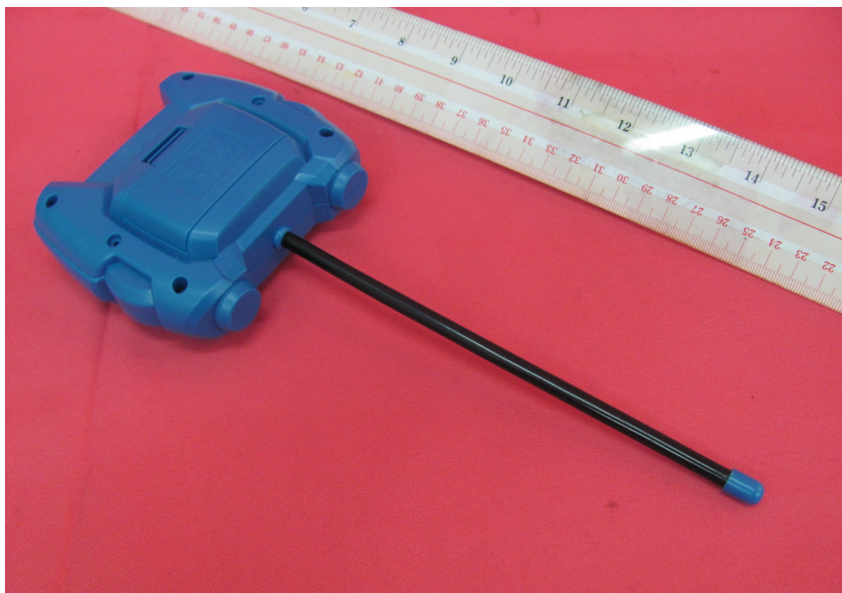

Equipment Photographs

Model: 85161

(External)

INTERTEK TESTING SERVICE

Report No.: HK11010190-1

Equipment Photographs

Model: 85161

(External)