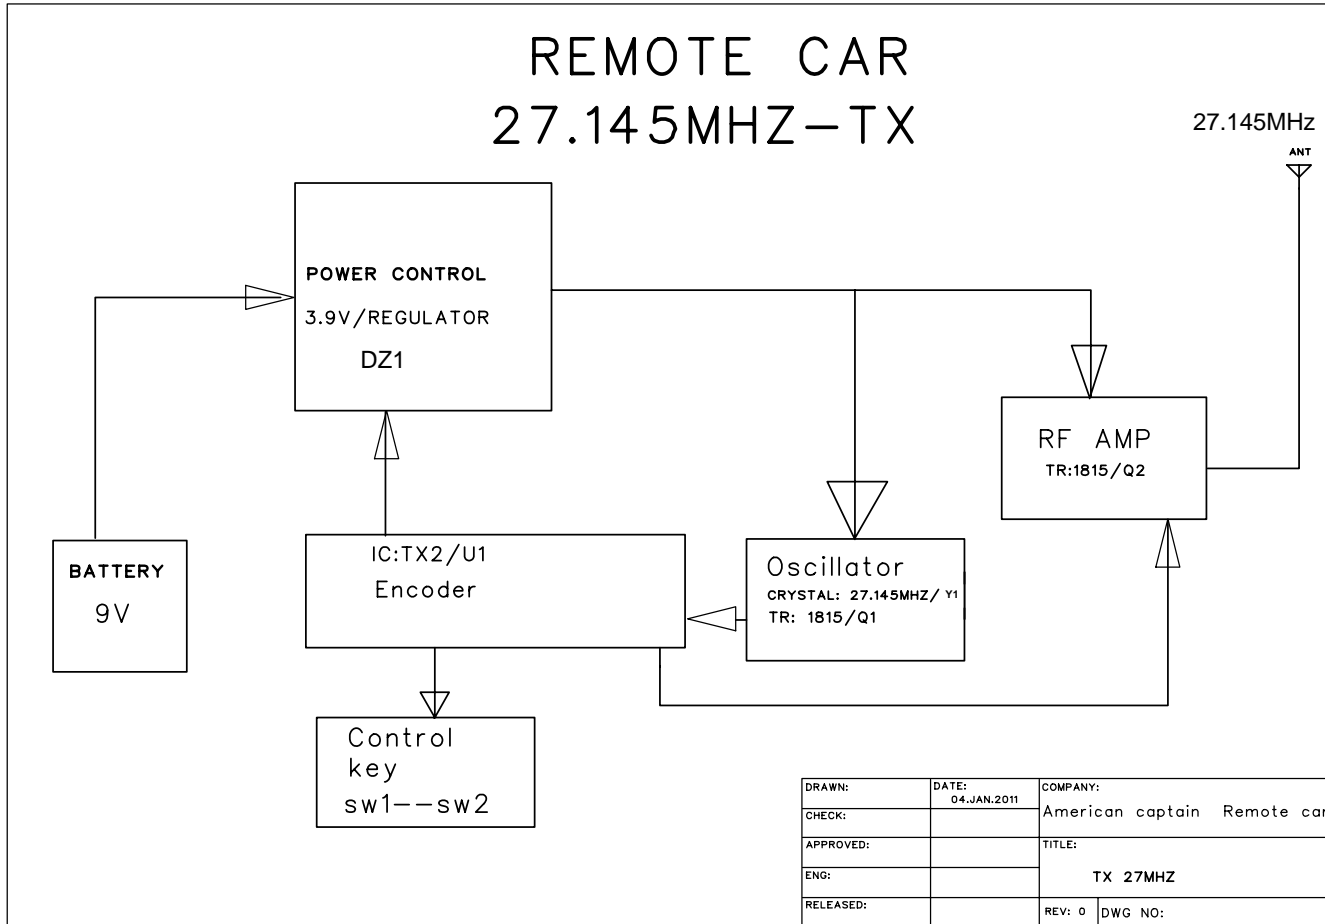

# REMOTE CAR 27.145MHZ-TX

DRAWN:	DATE: 04.JAN.2011	COMPANY:
CHECK:		American captain Remote car
APPROVED:		TITLE:
ENG:		TX 27MHZ
RELEASED:		REV: 0 DWG NO: