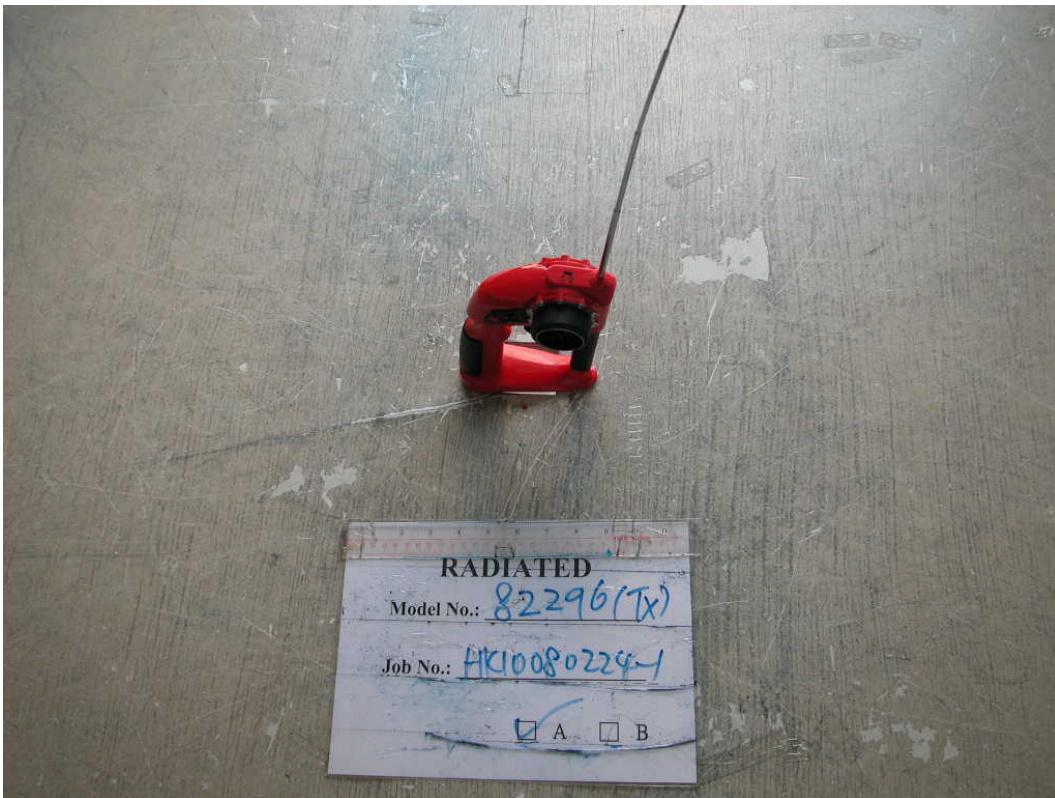

---

---

**INTERTEK TESTING SERVICE**

Report No: HK10080224-1

**Configuration Photographs**

**Worst-Case Radiated Emissions**

**(Front View)**

**Model : 82296**