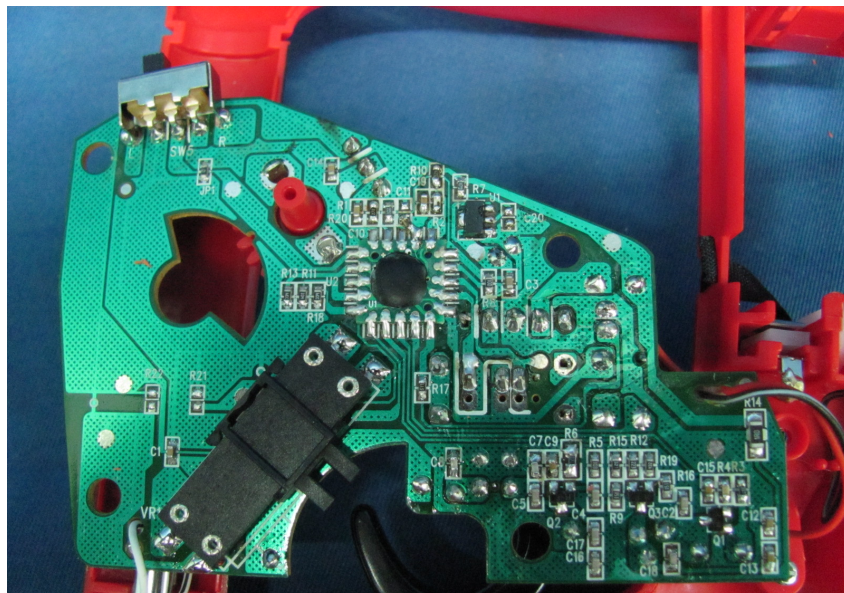

---

**INTERTEK TESTING SERVICE**

Report No.: HK10080224-1

**Equipment Photographs**

**Model: 82296**

**(Internal)**

---

# INTERTEK TESTING SERVICE

Report No.: HK10080224-1

## Equipment Photographs

Model: 82296

(Internal)

---

**INTERTEK TESTING SERVICE**

Report No.: HK10080224-1

**Equipment Photographs**

**Model: 82296**