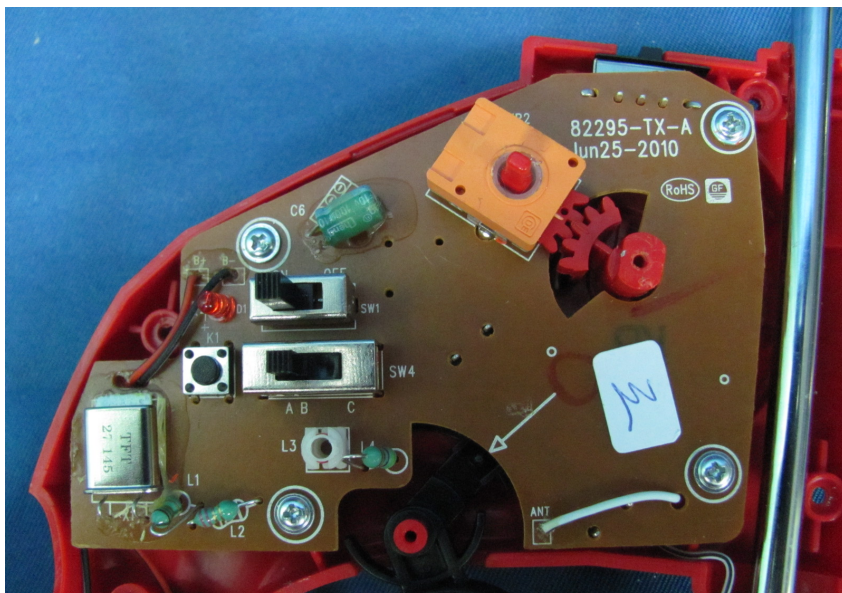

---

**INTERTEK TESTING SERVICE**

Report No.: HK10080224-1

**Equipment Photographs**

**Model: 82296**

**(Internal)**

---

## Equipment Photographs

Model: 82296

(Internal)

---

**INTERTEK TESTING SERVICE**

Report No.: HK10080224-1

**Equipment Photographs**

**Model: 82296**