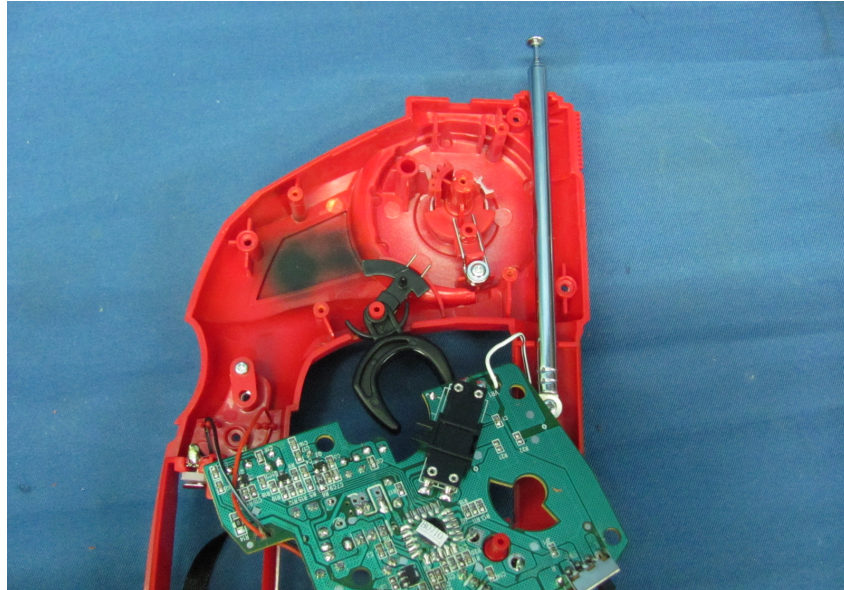

---

**INTERTEK TESTING SERVICE**

Report No.: HK10080224-1

**Equipment Photographs**

**Model: 82296**

**(Internal)**

---

# INTERTEK TESTING SERVICE

Report No.: HK10080224-1

## Equipment Photographs

Model: 82296

(Internal)

---

**INTERTEK TESTING SERVICE**

Report No.: HK10080224-1

**Equipment Photographs**

**Model: 82296**