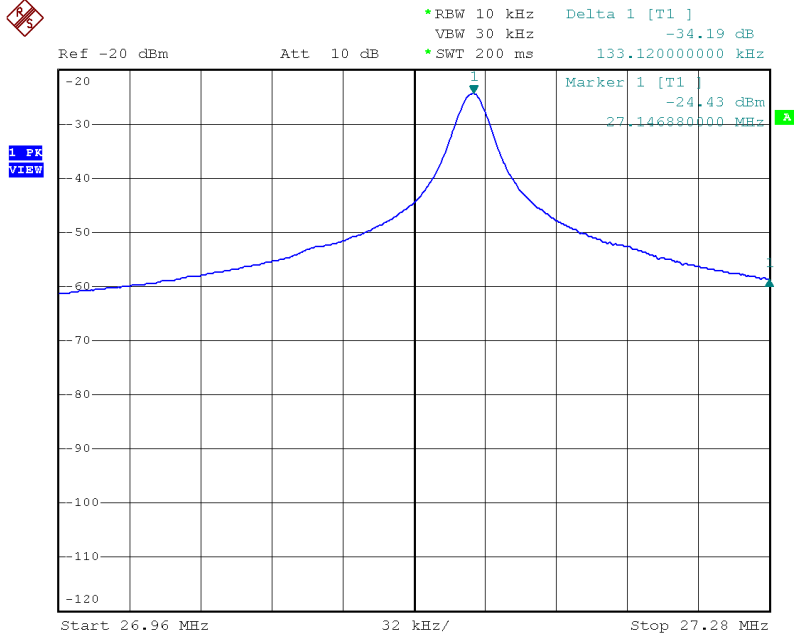

INTERTEK TESTING SERVICES

Report No.:HK10080224-1
Sample No.:2/2

Band selector switched to "Racer"

Date: 10.AUG.2010 23:12:59

Band selector switch to "Truck"

Date: 10.AUG.2010 23:14:54

Bandwidth / Bandedge Plot – Pursuant to FCC Part 15 Section 15. 227 Requirement