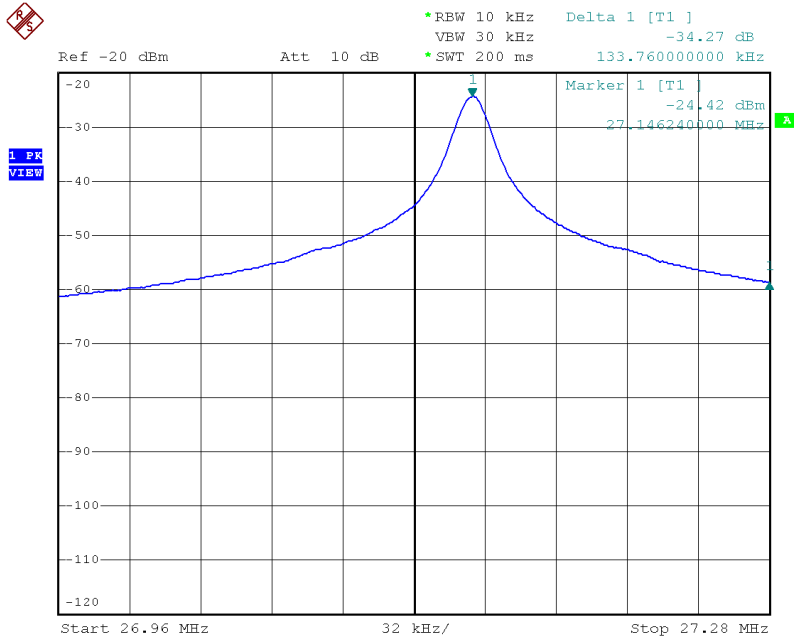

INTERTEK TESTING SERVICES

Report No.:HK10080224-1
Sample No.:2/2

Band selector switched to "Racer"

Date: 10.AUG.2010 23:12:59

Band selector switch to "Truck"

Date: 10.AUG.2010 23:14:54

Bandwidth / Bandedge Plot – Pursuant to FCC Part 15 Section 15. 227 Requirement