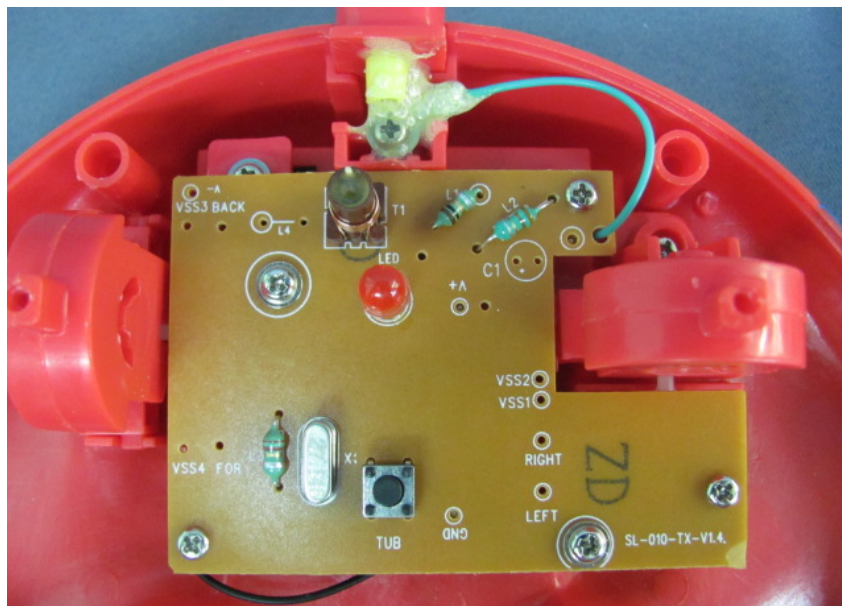

INTERTEK TESTING SERVICE

Report No.: HK10070399-1

Equipment Photographs

Model : 85192

(Internal)

INTERTEK TESTING SERVICE

Report No.: HK10070399-1

Equipment Photographs

Model : 85192

(Internal)