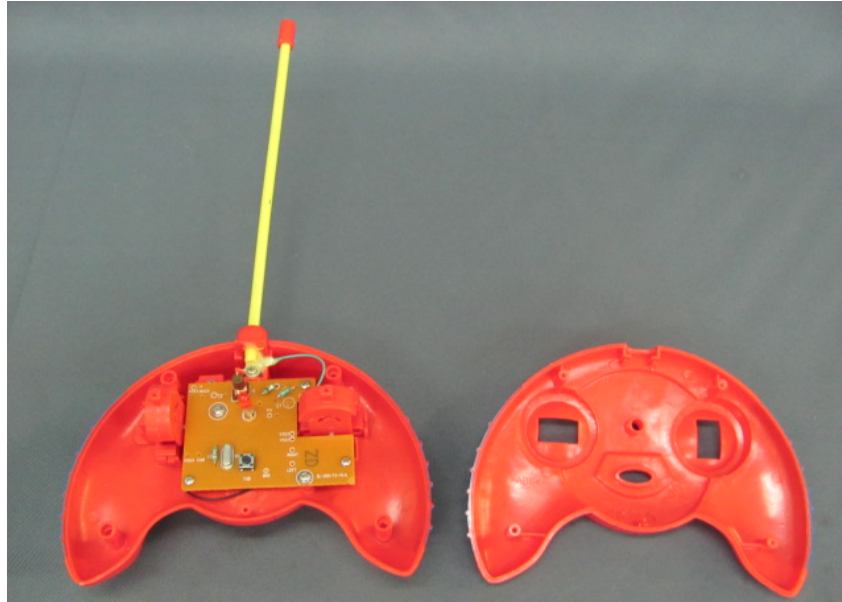

INTERTEK TESTING SERVICE

Report No.: HK10070399-1

Equipment Photographs

Model : 85192

(Internal)

INTERTEK TESTING SERVICE

Report No.: HK10070399-1

Equipment Photographs

Model : 85192

(Internal)