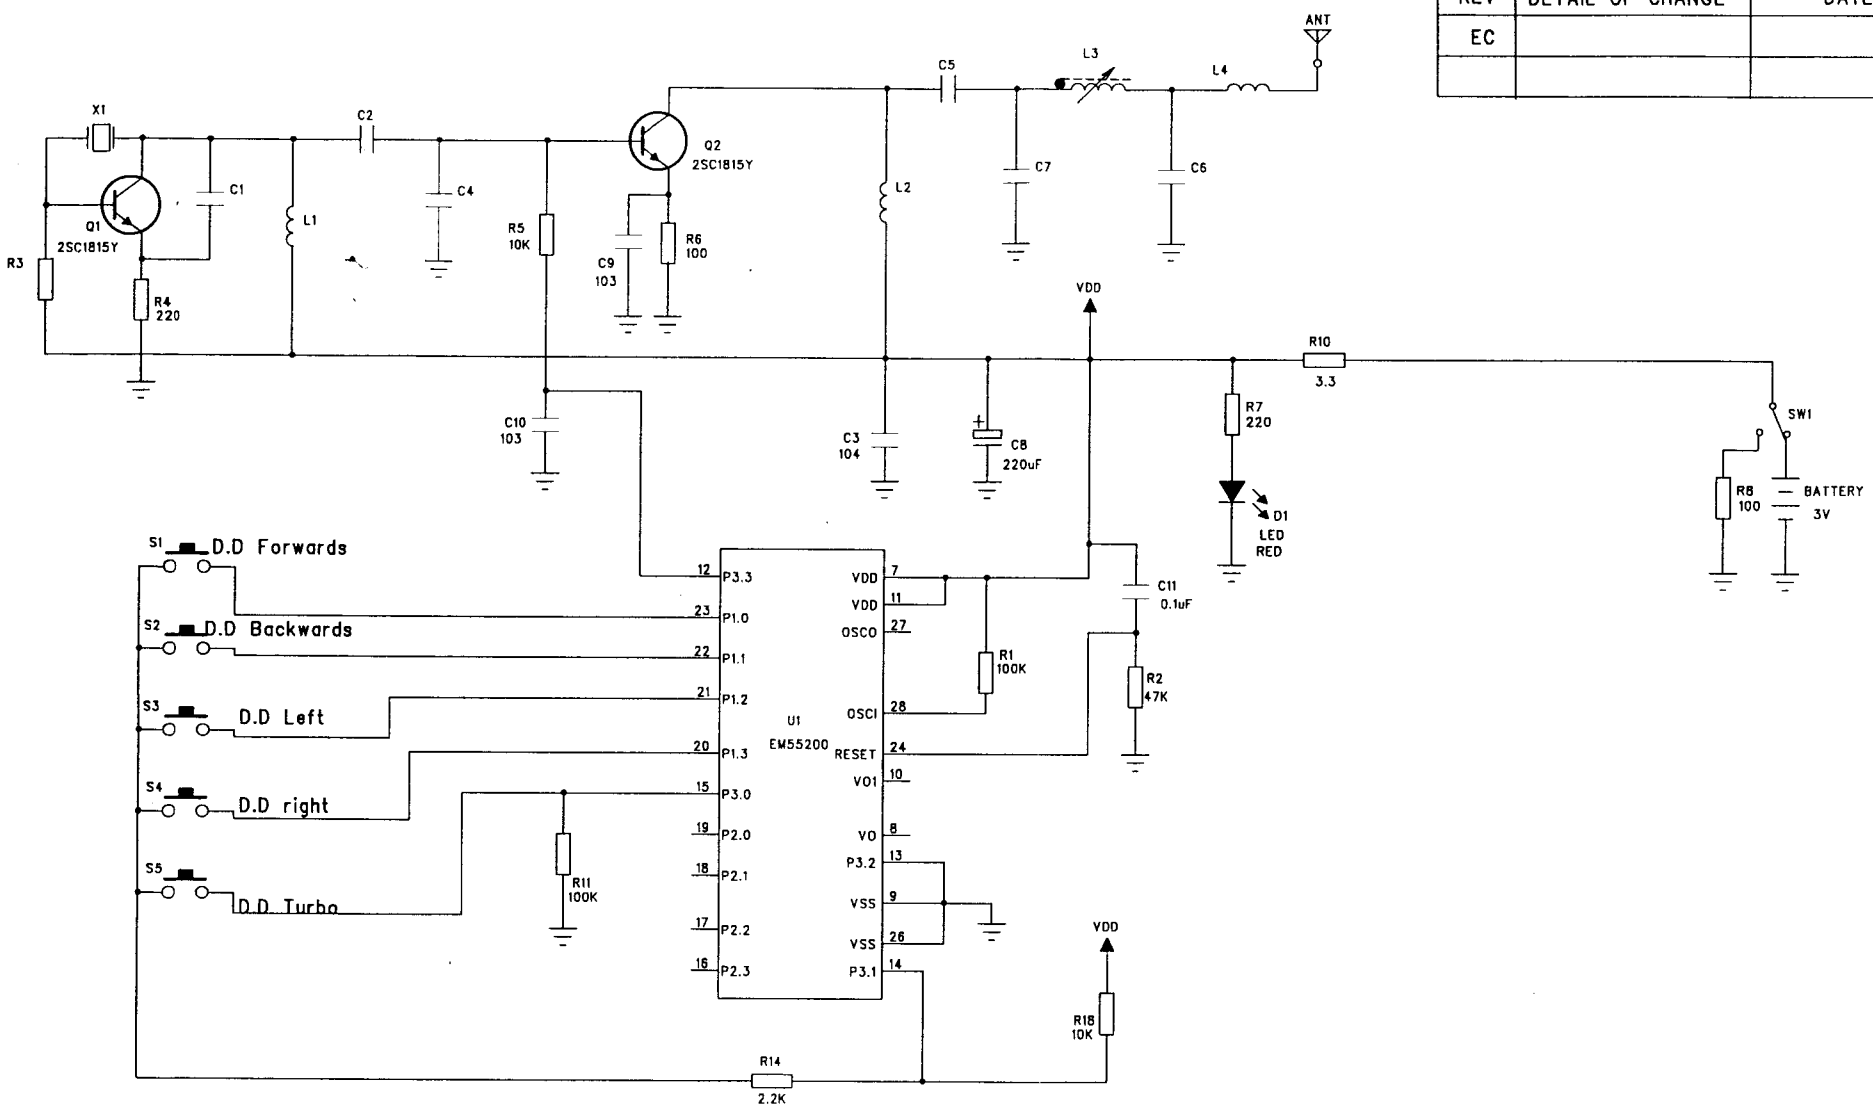

REV	DETAIL OF CHANGE	DATE	APPROVED BY
EC			

	C1.C2.C4.C5	C6	C7	L1	L2	L3	X1	R3	L4
27.145MHz	47P	18P	68P	2.2uH	2.2uH	15T	27.145MHz	100K	5.6uH
40.680MHz	18P	10P	68P	2.2uH	1uH	9T	40.680MHz	200K	0uH
49.860MHz	18P	5P	47P	1uH	1uH	9T	49.860MHz	200K	0uH

 Silverlit Toys Manufacturing Ltd. 26th Floor, 38 Russell Street, Causeway Bay, Hong Kong		DWG. NAME	SCHEMATIC CIRCUIT		
		DWG. NO.	F82271-501		
ITEM NO.	82271	ITEM NAME	Dome Pack X-Trek (TX)		
		DRAWN/DATE	CWF/Mar-13-2003		
		CHK/DATE			
SIZE		PAGE	1 OF 1		APP/DATE