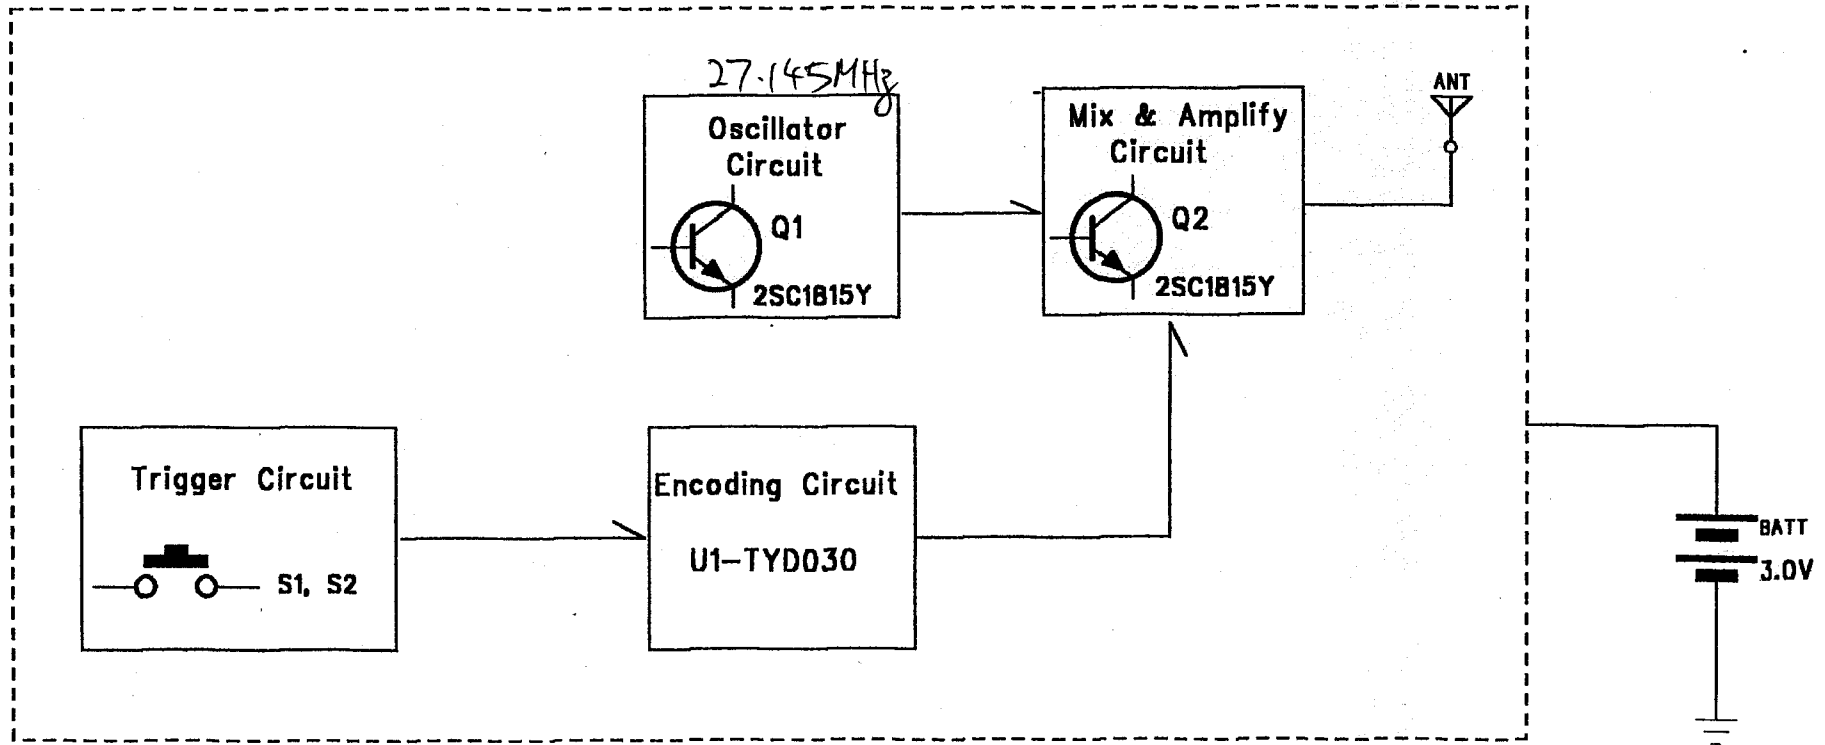

Project No: 82171  
 Project Name: R/C Hovercraft (TX)  
 Transmit Frequency : 27.145 MHz  
 Version : A  
 Date : Dec.09.02

REV	DETAIL CHANGE	DATE	APPROVED BY
A			

**REMARK :**

1. Encoding signal will be generated by U1 When press the trigger and it will be mixed & amplified with transport Frequency by Q2 .
2. Modulating signal will be transmitted through ANT Network .

 Silverlit Toys Manufactory Ltd. <small>20th Floor, 201 Hanoi Street, Causeway Bay, Hong Kong</small>		DWG. NAME	Block Diagram
		DWG. NO.	
ITEM NO.	82171	ITEM NAME	R/C Hovercraft (TX)
		DRAWN/DATE	CHXY/Dec 09/02
		CHK/DATE	
SCALE	A4	PAGE	/ OF /
		APP/DATE	