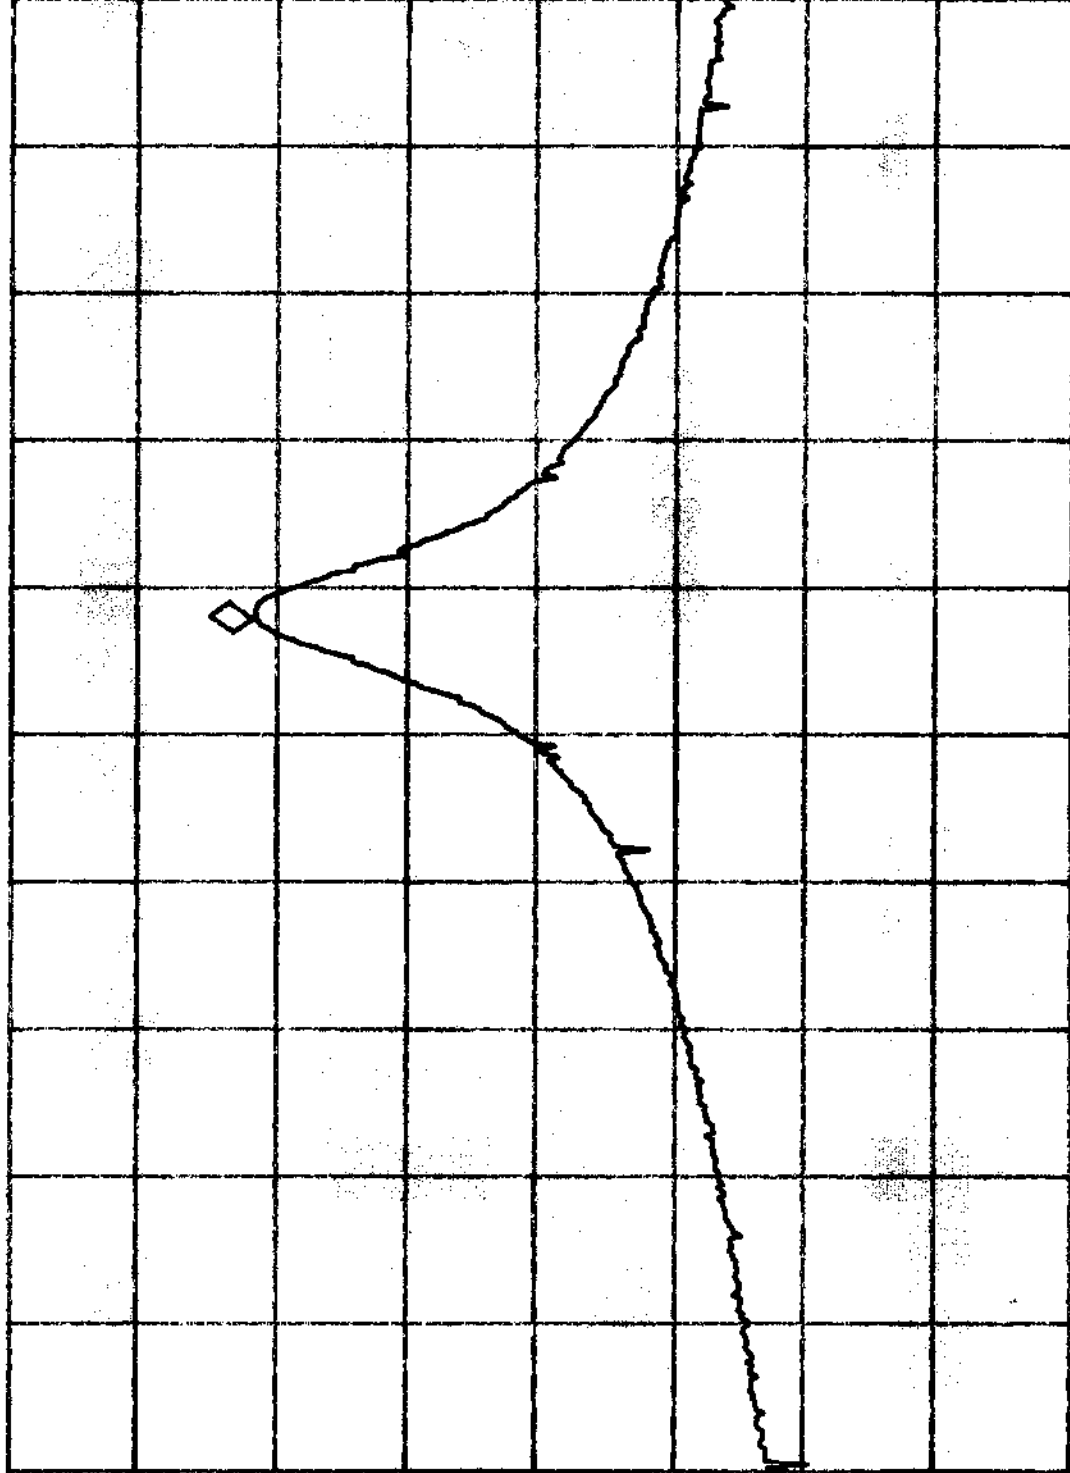

hp

MKA 27.1456 MHz
78.60 dB μ V

AT 10 dB

REF 97.0 dB μ V

PEAK
LOG
10
dB/

VA SB
SC FC
CORR

START 26.9600 MHz
#RES BW 10 KHZ
VBW 10 KHZ
STOP 27.2800 MHz
#SWP 500 msec