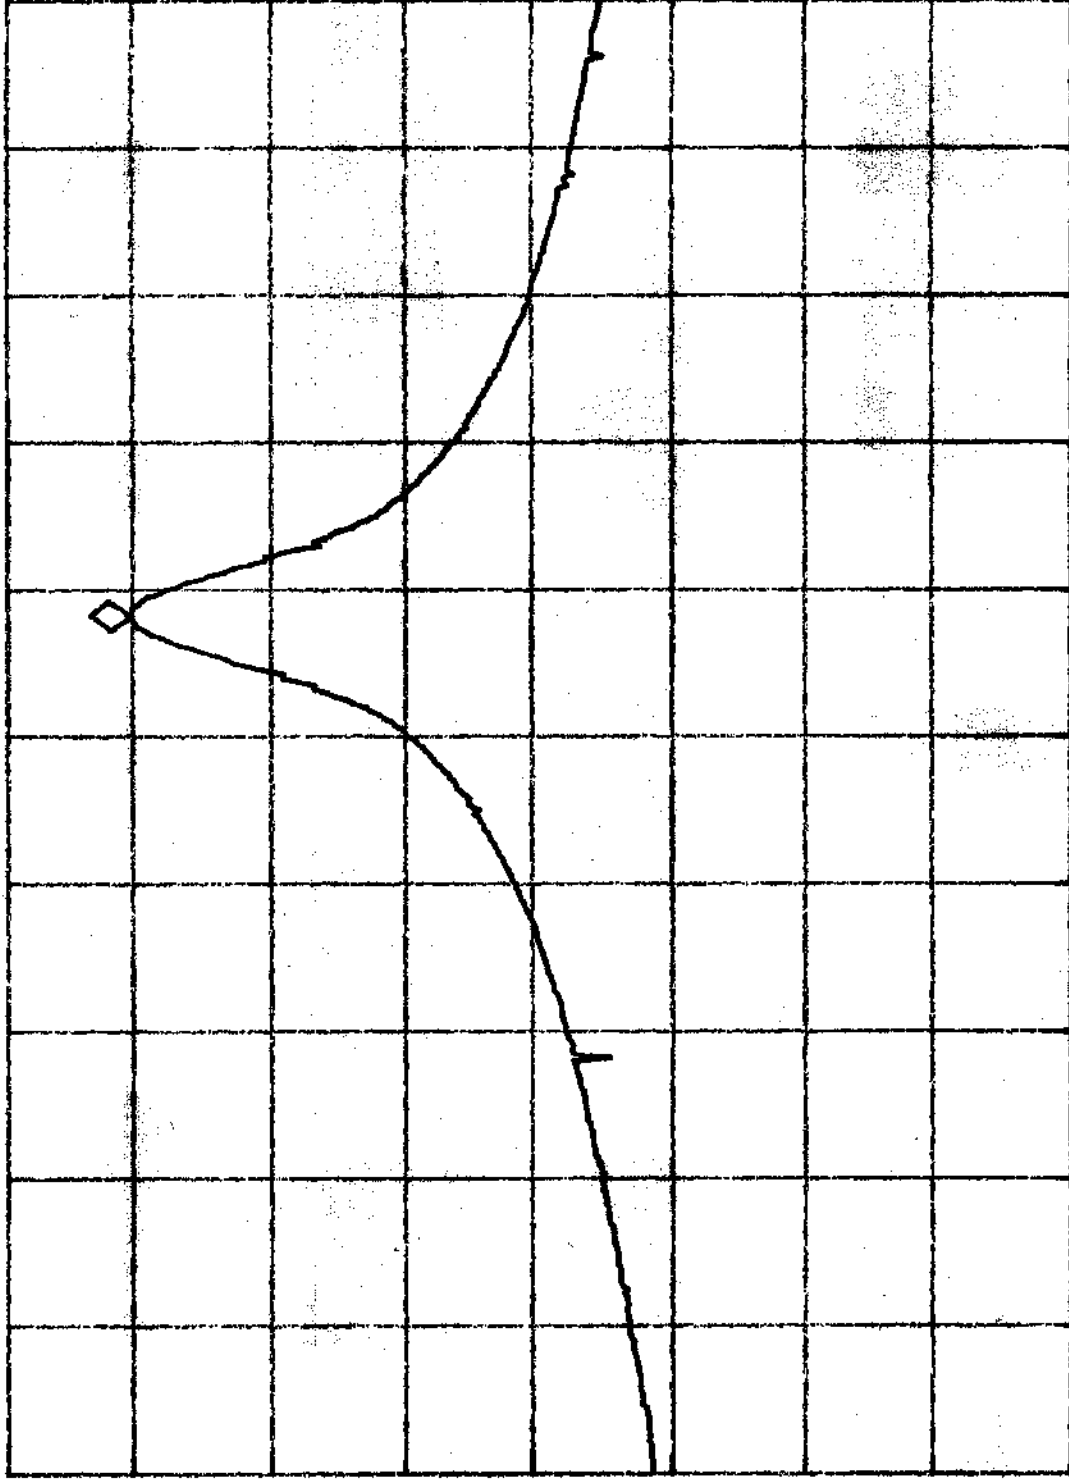

hp

MKR 27.1464 MHz
67.14 dB μ V

AT 10 dB

REF 97.0 dB μ V

PEAK
LOG
10
dB/

VA SB
SC FC
CORR

START 26.9600 MHz
#RES BW 10 KHZ

STOP 27.2800 MHz
#SWP 500 msec