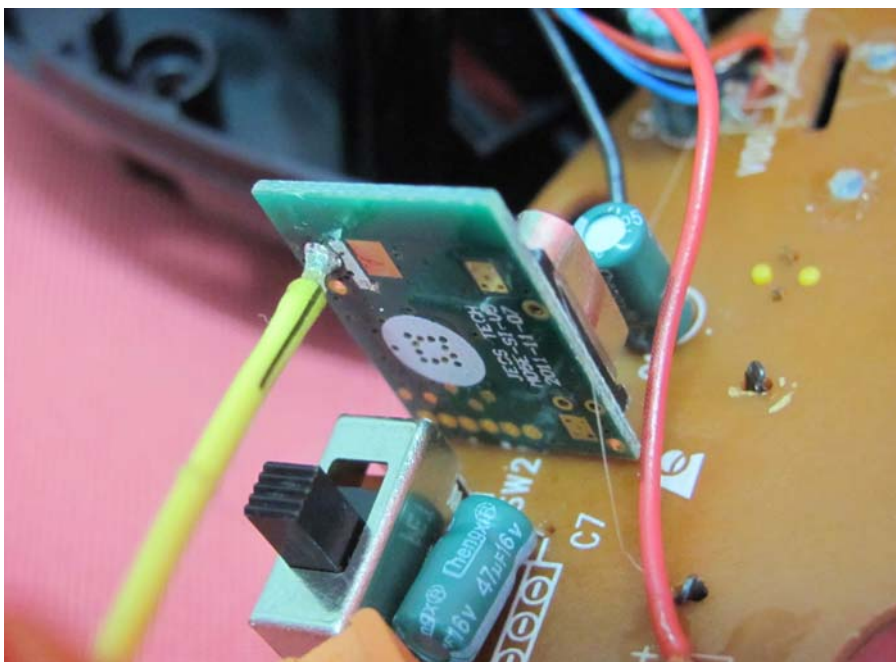

Model : 82340

(Internal)

INTERTEK TESTING SERVICE

Report No.: HK12071116-1

Equipment Photographs

Model : 82340

(Internal)

INTERTEK TESTING SERVICE

Report No.: HK12071116-1

Equipment Photographs

Model : 82340

(Internal)

INTERTEK TESTING SERVICE

Report No.: HK12071116-1

Equipment Photographs

Model : 82340