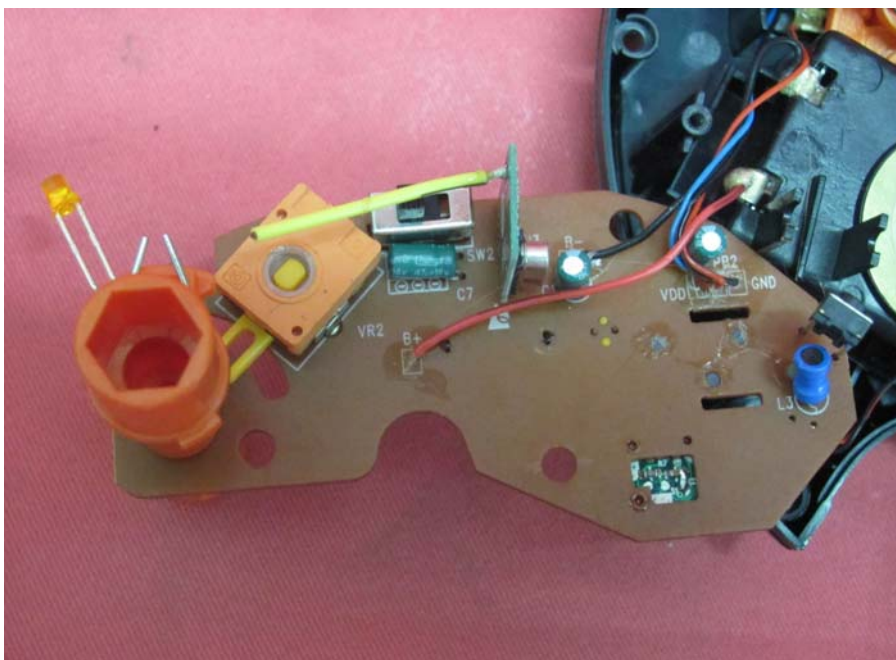

INTERTEK TESTING SERVICE

Report No.: HK12071116-1

Equipment Photographs

Model : 82340

(Internal)

INTERTEK TESTING SERVICE

Report No.: HK12071116-1

Equipment Photographs

Model : 82340

(Internal)

INTERTEK TESTING SERVICE

Report No.: HK12071116-1

Equipment Photographs

Model : 82340

(Internal)

INTERTEK TESTING SERVICE

Report No.: HK12071116-1

Equipment Photographs

Model : 82340

(Internal)

INTERTEK TESTING SERVICE

Report No.: HK12071116-1

Equipment Photographs

Model : 82340