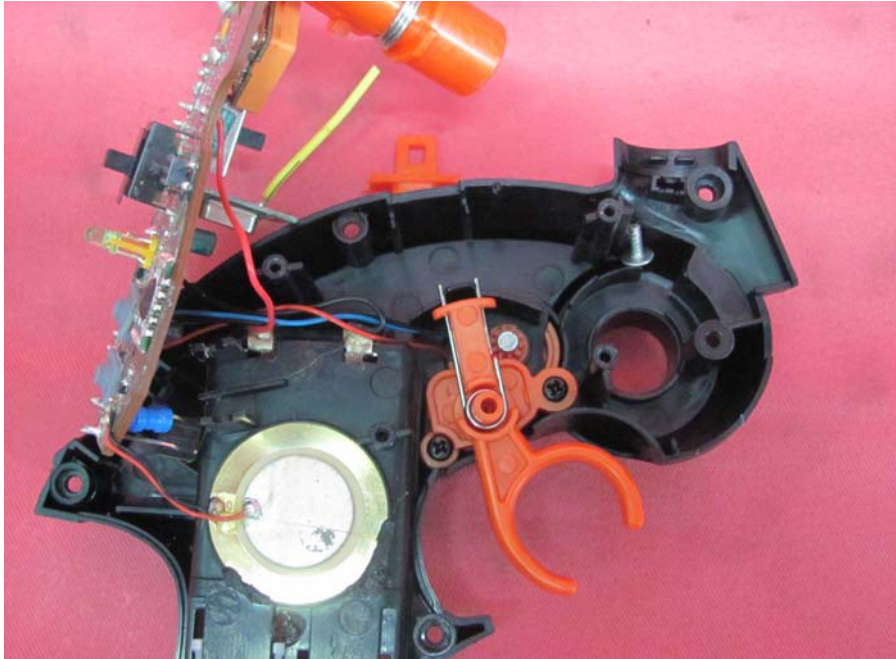

INTERTEK TESTING SERVICE

Report No.: HK12071116-1

Equipment Photographs

Model : 82340

(Internal)

INTERTEK TESTING SERVICE

Report No.: HK12071116-1

Equipment Photographs

Model : 82340

(Internal)

INTERTEK TESTING SERVICE

Report No.: HK12071116-1

Equipment Photographs

Model : 82340

(Internal)

INTERTEK TESTING SERVICE

Report No.: HK12071116-1

Equipment Photographs

Model : 82340

(Internal)

INTERTEK TESTING SERVICE

Report No.: HK12071116-1

Equipment Photographs

Model : 82340

Equipment Photographs

Model : 82340

(Internal)