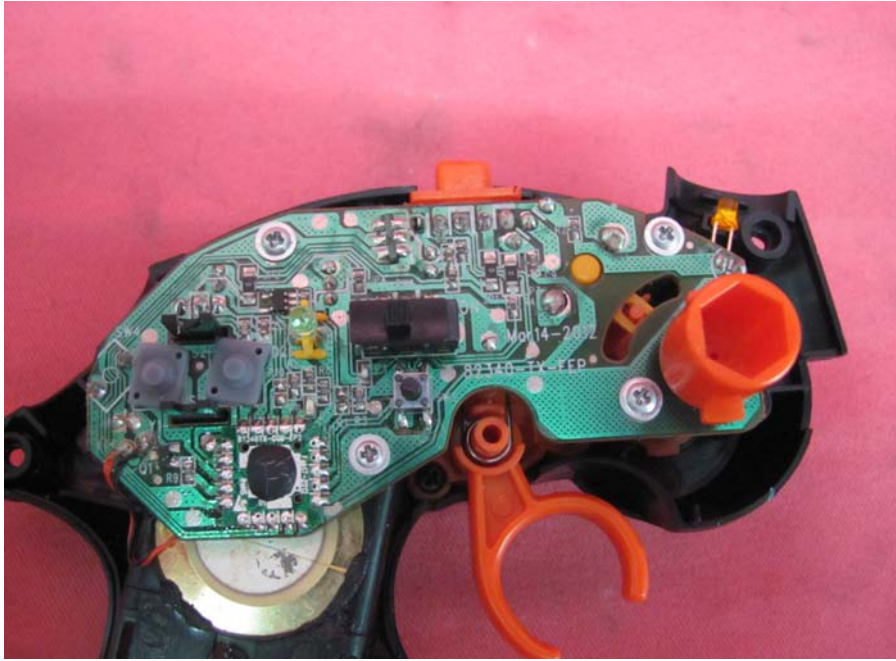

INTERTEK TESTING SERVICE

Report No.: HK12071116-1

Equipment Photographs

Model : 82340

(Internal)

INTERTEK TESTING SERVICE

Report No.: HK12071116-1

Equipment Photographs

Model : 82340

(Internal)

INTERTEK TESTING SERVICE

Report No.: HK12071116-1

Equipment Photographs

Model : 82340

(Internal)

INTERTEK TESTING SERVICE

Report No.: HK12071116-1

Equipment Photographs

Model : 82340

(Internal)

INTERTEK TESTING SERVICE

Report No.: HK12071116-1

Equipment Photographs

Model : 82340