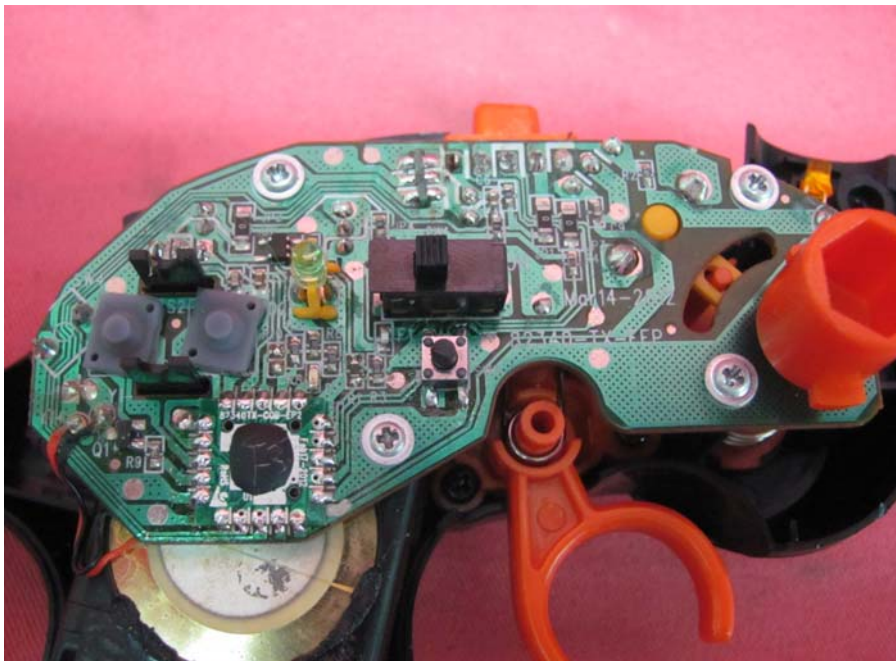

INTERTEK TESTING SERVICE

Report No.: HK12071116-1

Equipment Photographs

Model : 82340

(Internal)

INTERTEK TESTING SERVICE

Report No.: HK12071116-1

Equipment Photographs

Model : 82340

(Internal)

INTERTEK TESTING SERVICE

Report No.: HK12071116-1

Equipment Photographs

Model : 82340

(Internal)

INTERTEK TESTING SERVICE

Report No.: HK12071116-1

Equipment Photographs

Model : 82340

(Internal)

INTERTEK TESTING SERVICE

Report No.: HK12071116-1

Equipment Photographs

Model : 82340