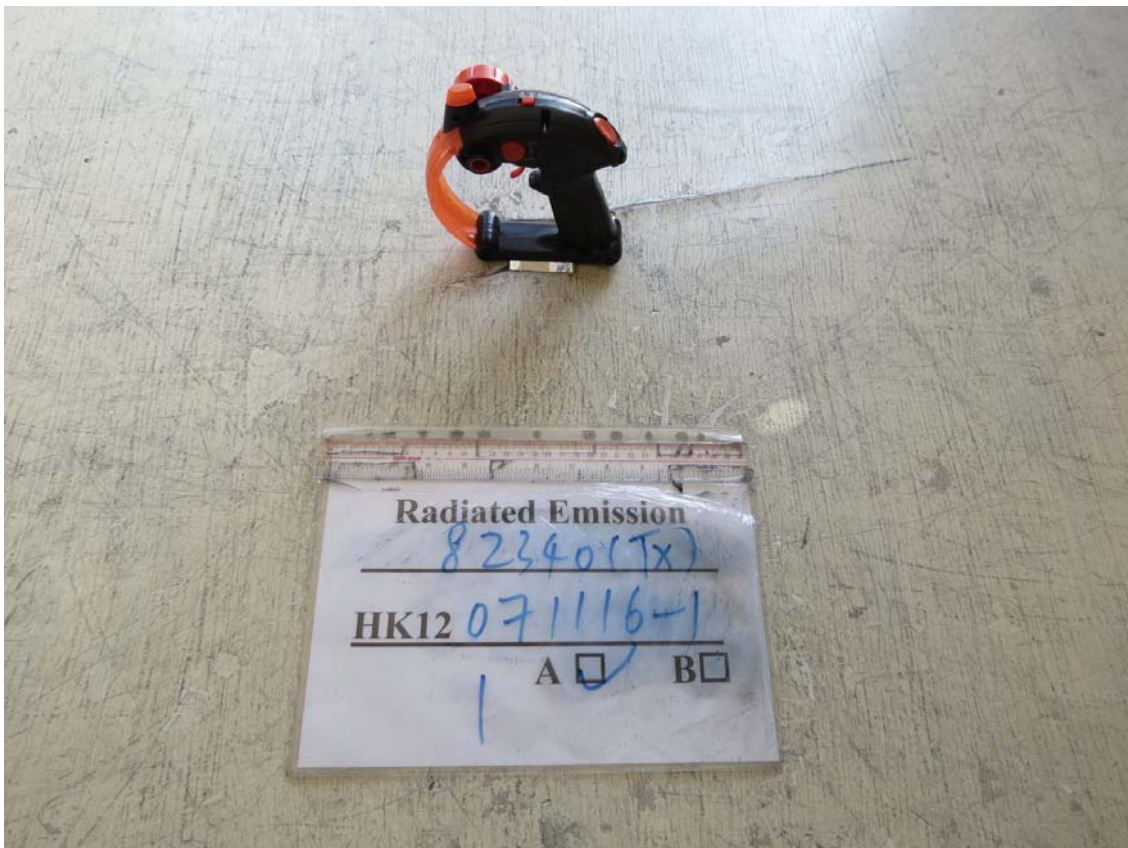

INTERTEK TESTING SERVICE

Report No: HK12071116-1

Configuration Photographs

Worst-Case Radiated Emissions

(Front View)

Model : 82340

INTERTEK TESTING SERVICE

Report No: HK12071116-1

Configuration Photographs Worst-Case Radiated Emissions

(Back View)

Model : 82340