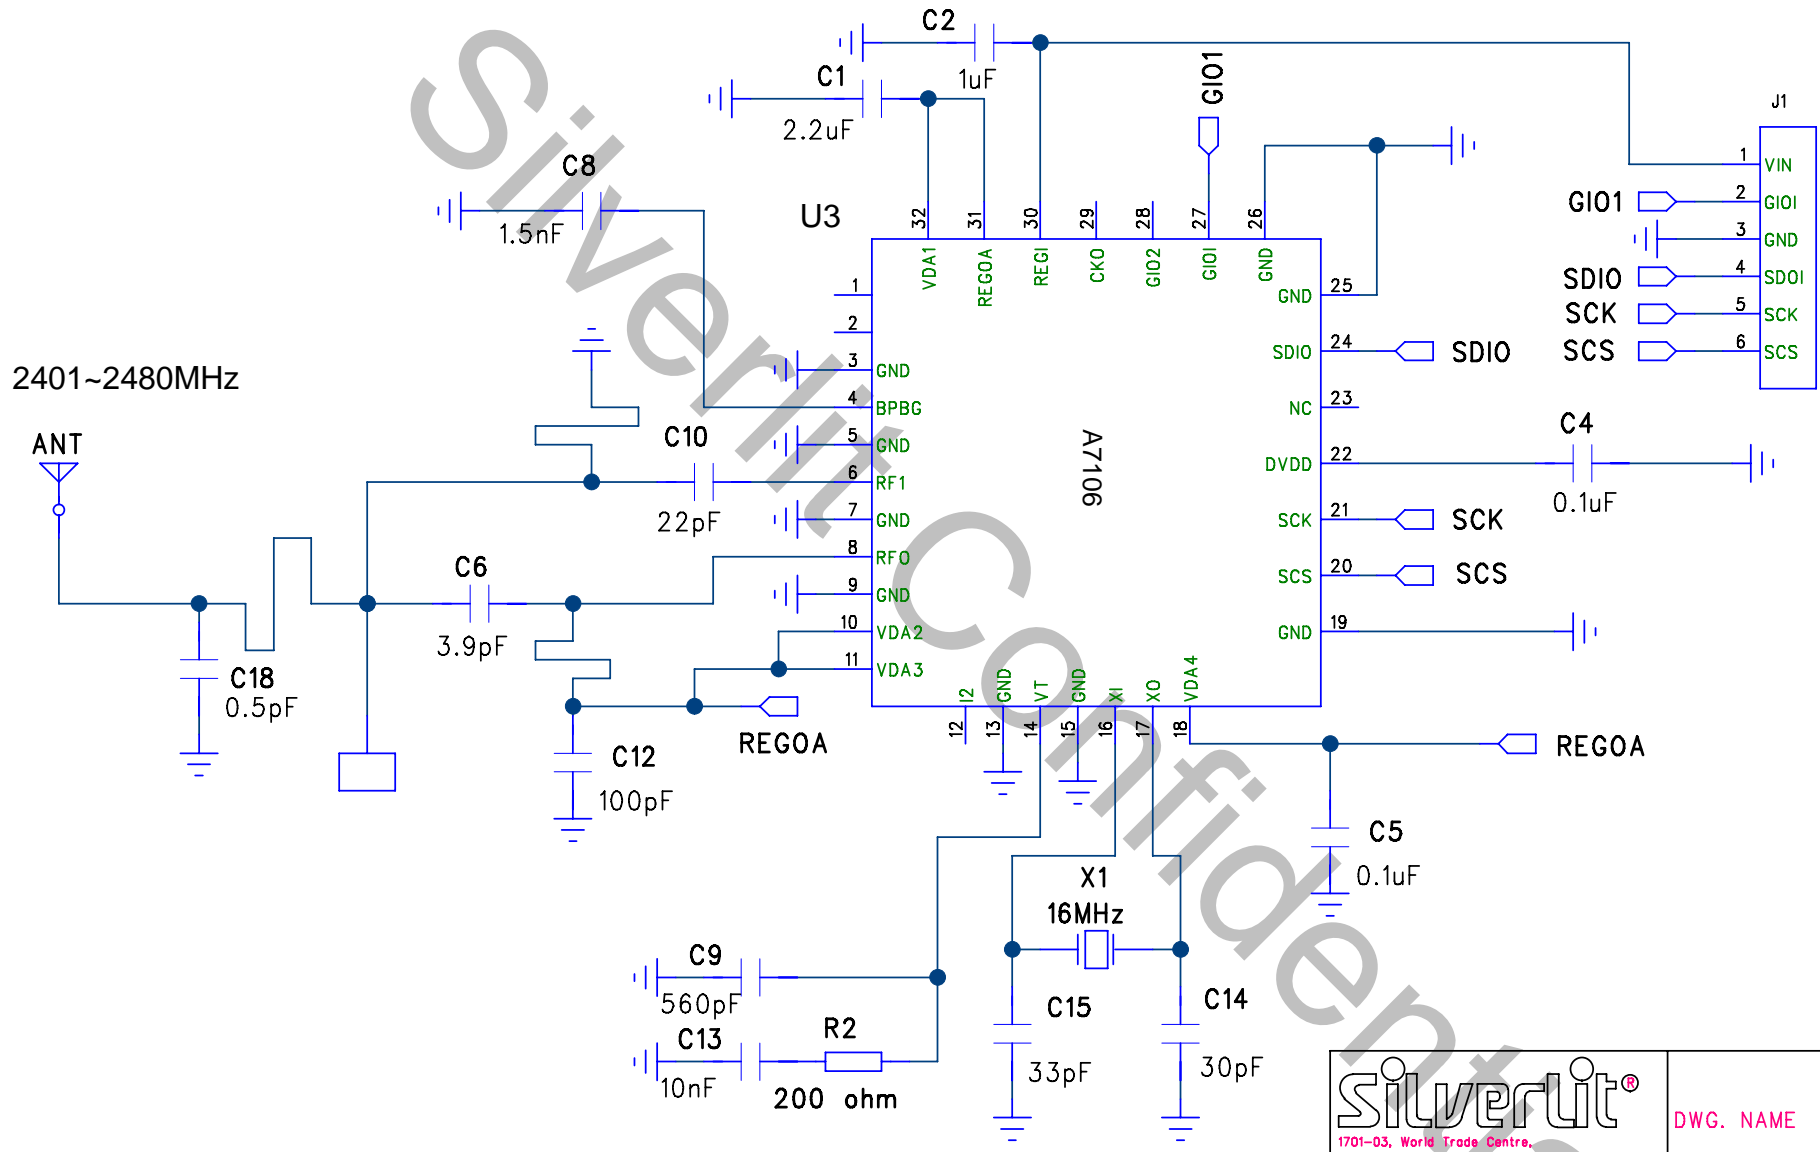

Silverlit®			DWG. NAME	SCHEMATIC CIRCUIT
Silverlit Toys Manufacturing Ltd. 1701-03, World Trade Centre, 280 Gloucester Road, Causeway Bay, Hong Kong.				
ITEM NO.	82340	ITEM NAME	R/C 3D TWISTER: MEGA STORM (TX)	
		DRAWN/DATE	Albert/Nov06-2012	
		CHK/DATE	Nelson/Nov06-2012	
PAGE	1 OF 1		APP/DATE	Owen/Nov06-2012

 1701-03, World Trade Centre, 280 Gloucester Road, Causeway Bay, Hong Kong		DWG. NAME	SCHMATIC CIRCUIT
		ITEM NO.	82340
		DRAWN/DATE	Albert/Nov30-2012
		CHK/DATE	Albert/Nov30-2012
PAGE	1 OF 1	APP/DATE	Albert/Nov30-2012