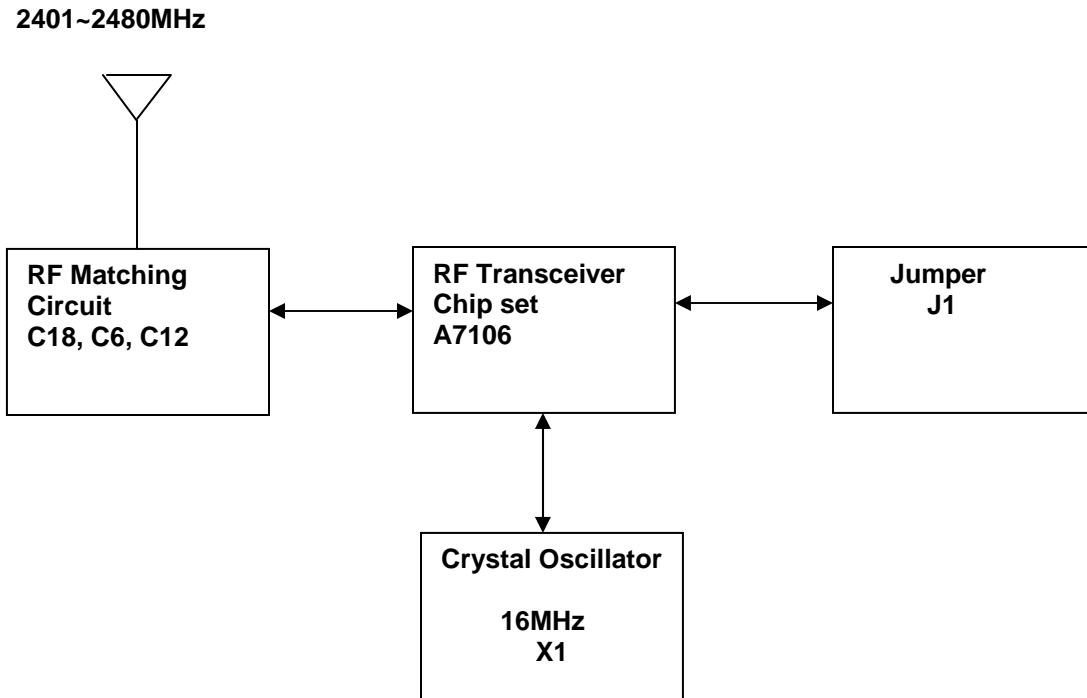

 <small>Silverlit Toys Manufacturing Ltd. 1701-03, World Trade Centre, 280 Gloucester Road, Causeway Bay, Hong Kong.</small>		DWG. NAME	Block diagram
Model No.	82340	ITEM NAME	R/C 3D TWISTER: MEGA STORM (TX)
		DRAWN/DATE	Albert/Nov06-2012
		CHK/DATE	Nelson/Nov06-2012
PAGE	1 OF 1	APP/DATE	Owen/Nov06-2012

# RF Module Block diagram