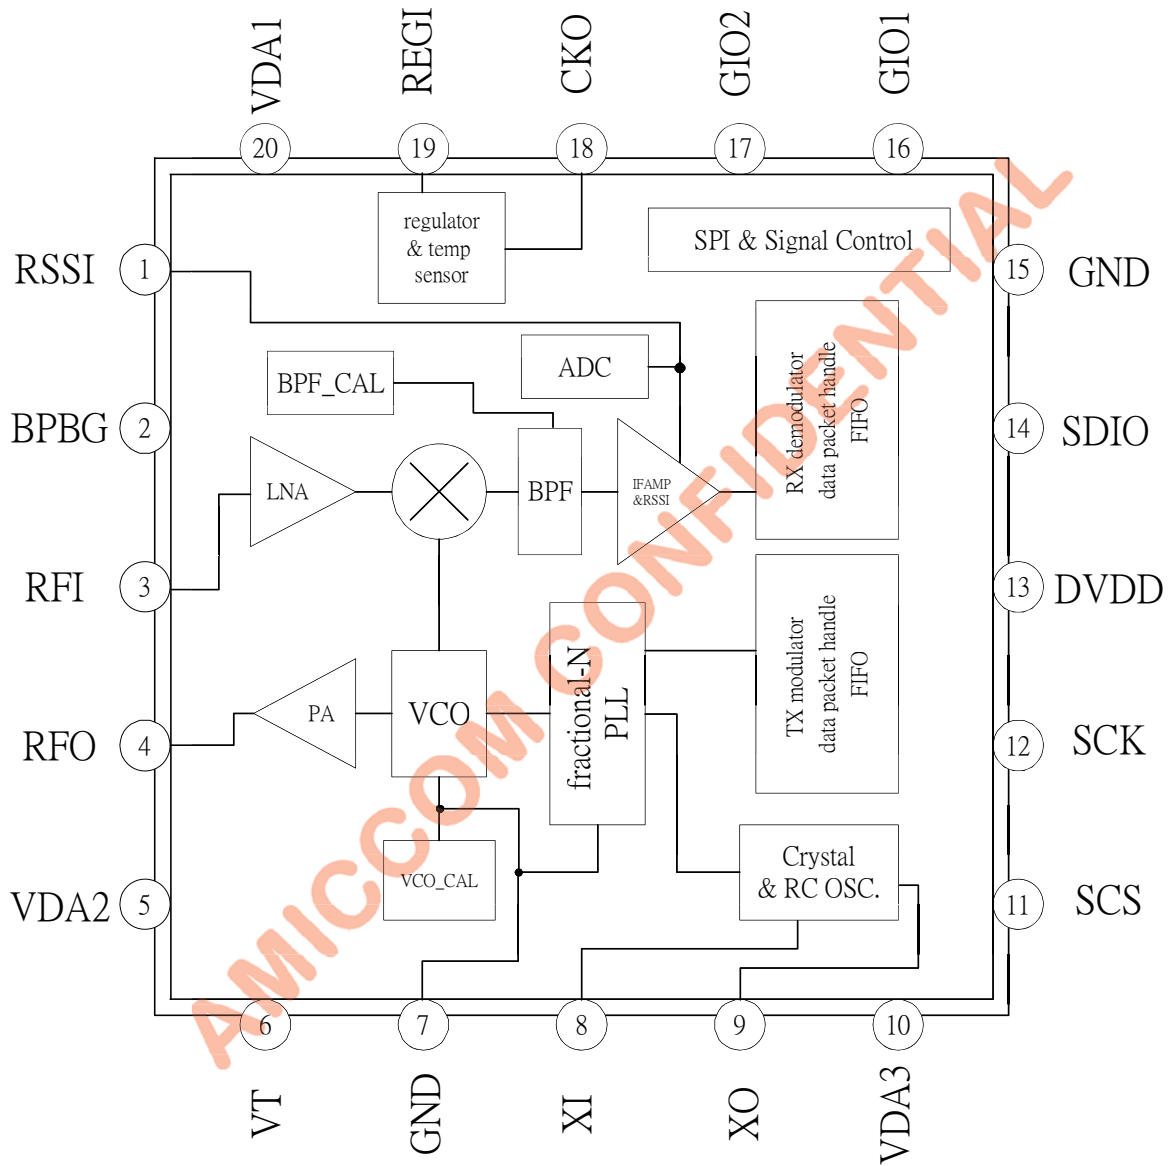

 <small>Silverlit Toys Manufacturing Ltd. 1701-03, World Trade Centre, 280 Gloucester Road, Causeway Bay, Hong Kong.</small>		DWG. NAME	Block diagram
Model No.	82340	ITEM NAME	R/C 3D TWISTER: MEGA STORM (TX)
		DRAWN/DATE	Albert/Nov06-2012
		CHK/DATE	Nelson/Nov06-2012
PAGE	1 OF 1	APP/DATE	Owen/Nov06-2012

# RF Module Block diagram

# A7106

A7106 Block Diagram