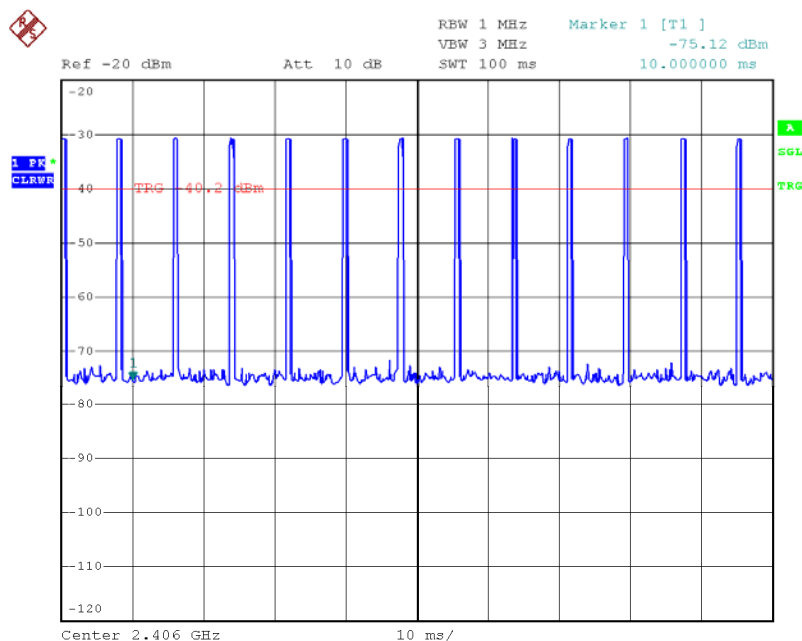

INTERTEK TESTING SERVICES

Report No.:HK12030861-1
Sample No.:1/2

Date: 2.APR.2012 11:40:06

Date: 2.APR.2012 11:40:47

Average Factor Plot – Pursuant to FCC Part 15 Section 15. 249 Requirement (Pass/Fail)