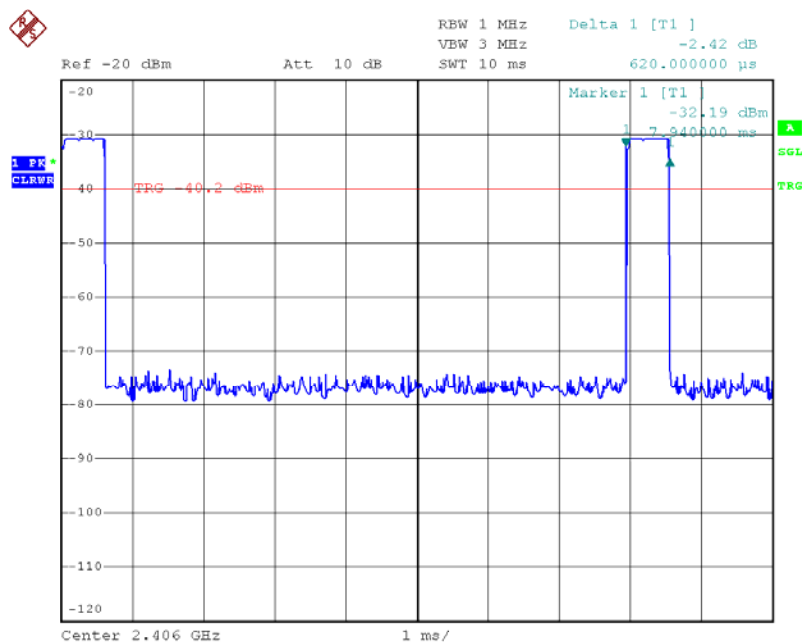

INTERTEK TESTING SERVICES

Report No.:HK12030861-1
Sample No.:1/2

Date: 2.APR.2012 11:40:06

Date: 2.APR.2012 11:40:47

Average Factor Plot – Pursuant to FCC Part 15 Section 15. 249 Requirement (Pass/Fail)