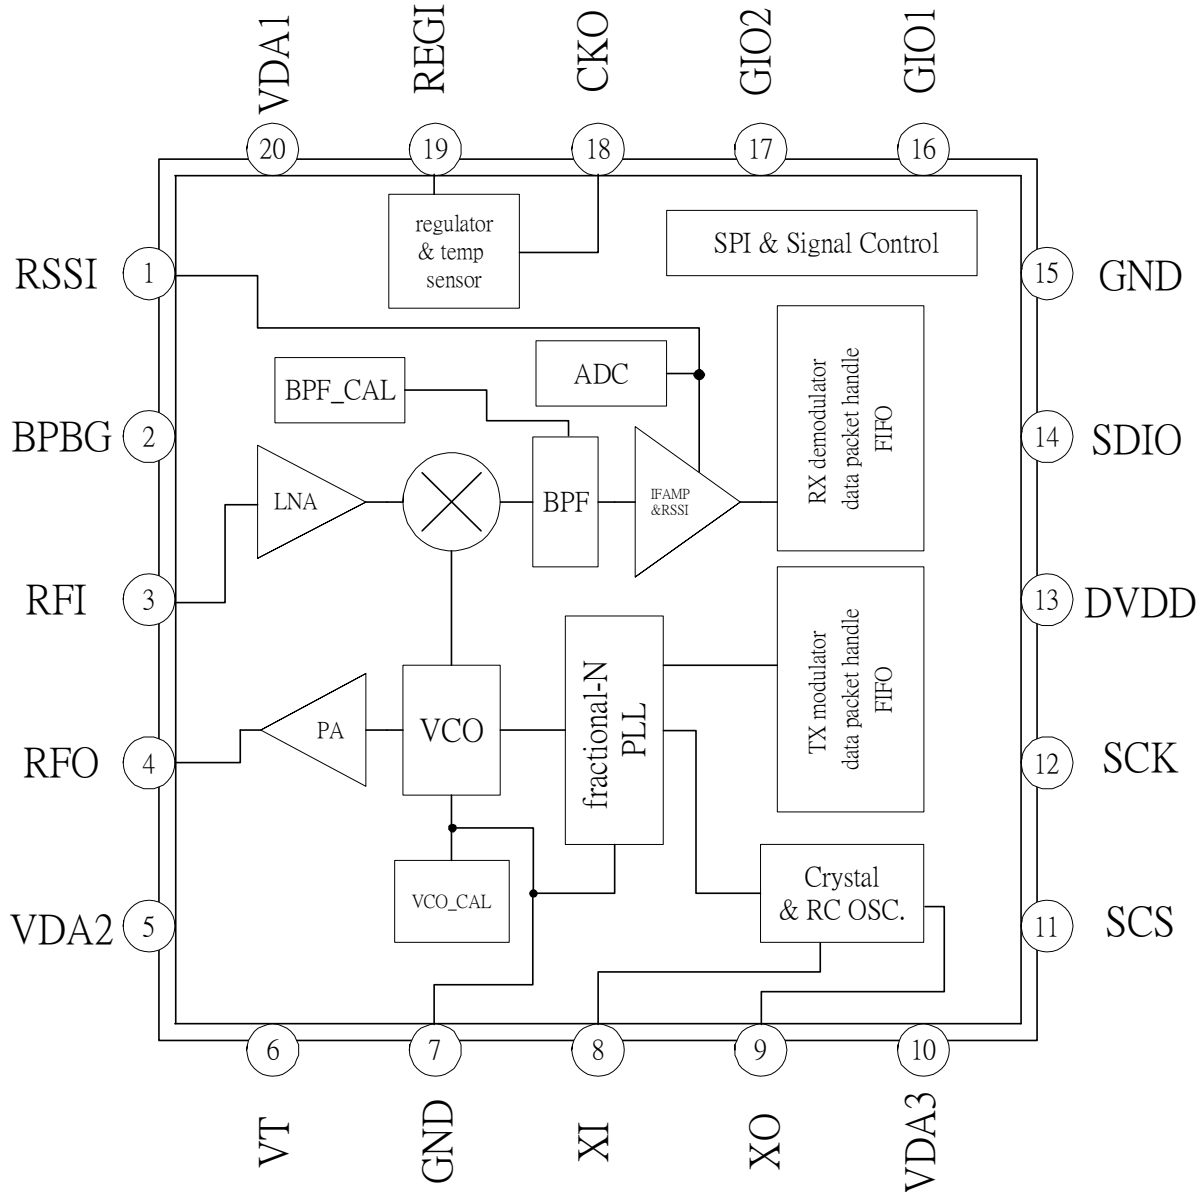

 Silverlit Toys Manufacturing Ltd. 1701-03, World Trade Centre, 280 Gloucester Road, Causeway Bay, Hong Kong.		DWG. NAME	Block diagram
Model No.	84601	ITEM NAME	HELI 3CH: R/C SPY CAM II 2.4G(TX)
		DRAWN/DATE	Wen/Mar26-2012
		CHK/DATE	Nelson/Mar26-2012
PAGE	1 OF 1	APP/DATE	Owen/Mar26-2012

6. Chip Block Diagram

Fig 6-1. A7106 Block Diagram