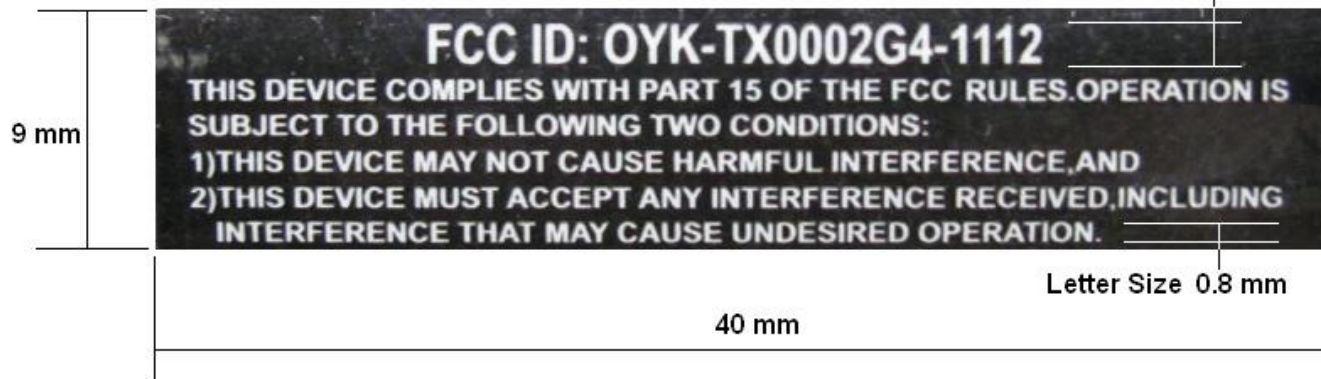

Letter Size 1.2 mm

Label Artwork