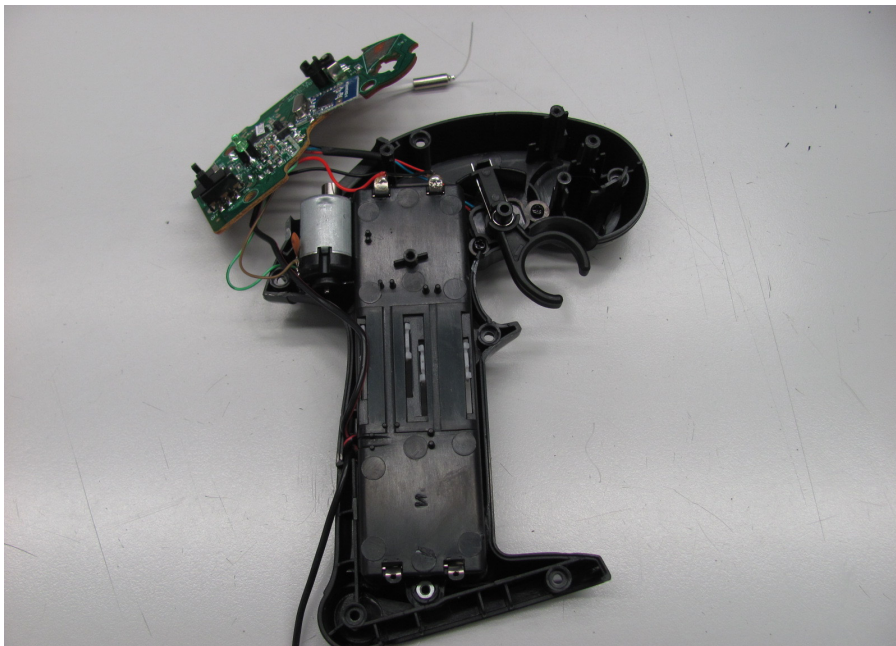

INTERTEK TESTING SERVICE

Report No.: HK11110731-1

Equipment Photographs

Model: 82372

(Internal)

INTERTEK TESTING SERVICE

Report No.: HK11110731-1

Equipment Photographs

Model: 82372

(Internal)

INTERTEK TESTING SERVICE

Report No.: HK11110731-1

Equipment Photographs

Model: 82372

(Internal)

INTERTEK TESTING SERVICE

Report No.: HK11110731-1

Equipment Photographs

Model: 82372

(Internal)

INTERTEK TESTING SERVICE

Report No.: HK11110731-1

Equipment Photographs

Model: 82372