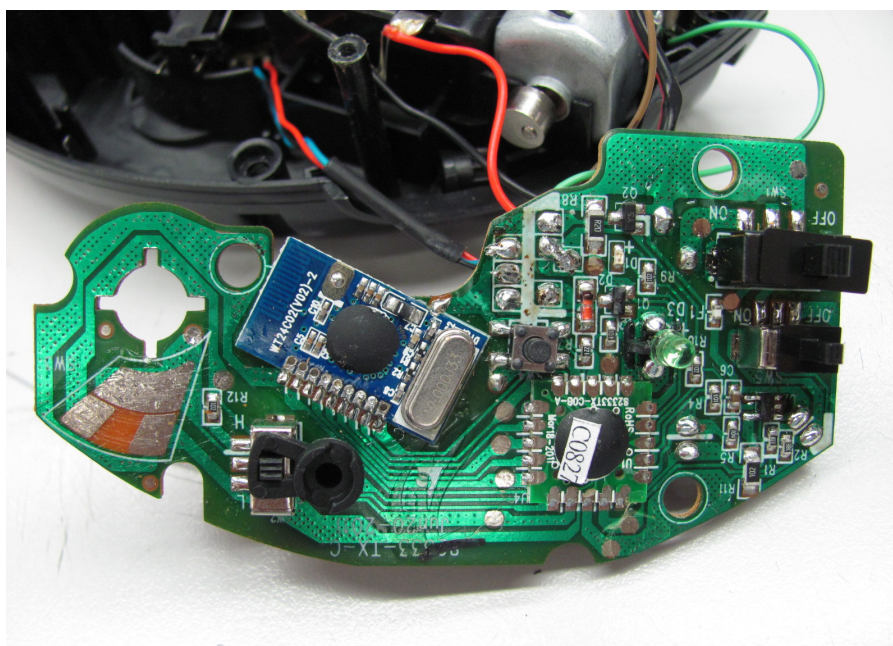

INTERTEK TESTING SERVICE

Report No.: HK11110731-1

Equipment Photographs

Model: 82372

(Internal)

INTERTEK TESTING SERVICE

Report No.: HK11110731-1

Equipment Photographs

Model: 82372

(Internal)

INTERTEK TESTING SERVICE

Report No.: HK11110731-1

Equipment Photographs

Model: 82372

(Internal)

INTERTEK TESTING SERVICE

Report No.: HK11110731-1

Equipment Photographs

Model: 82372

(Internal)

INTERTEK TESTING SERVICE

Report No.: HK11110731-1

Equipment Photographs

Model: 82372