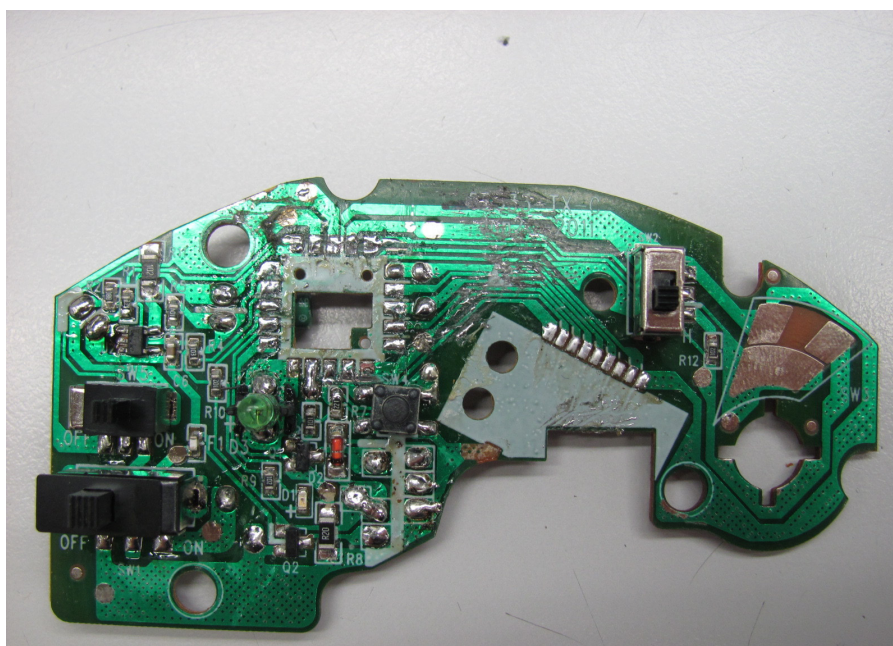

INTERTEK TESTING SERVICE

Report No.: HK11110731-1

Equipment Photographs

Model: 82372

(Internal)

INTERTEK TESTING SERVICE

Report No.: HK11110731-1

Equipment Photographs

Model: 82372

(Internal)

INTERTEK TESTING SERVICE

Report No.: HK11110731-1

Equipment Photographs

Model: 82372

(Internal)

INTERTEK TESTING SERVICE

Report No.: HK11110731-1

Equipment Photographs

Model: 82372

(Internal)

INTERTEK TESTING SERVICE

Report No.: HK11110731-1

Equipment Photographs

Model: 82372

(Internal)

INTERTEK TESTING SERVICE

Report No.: HK11110731-1

Equipment Photographs

Model: 82372

(Internal)