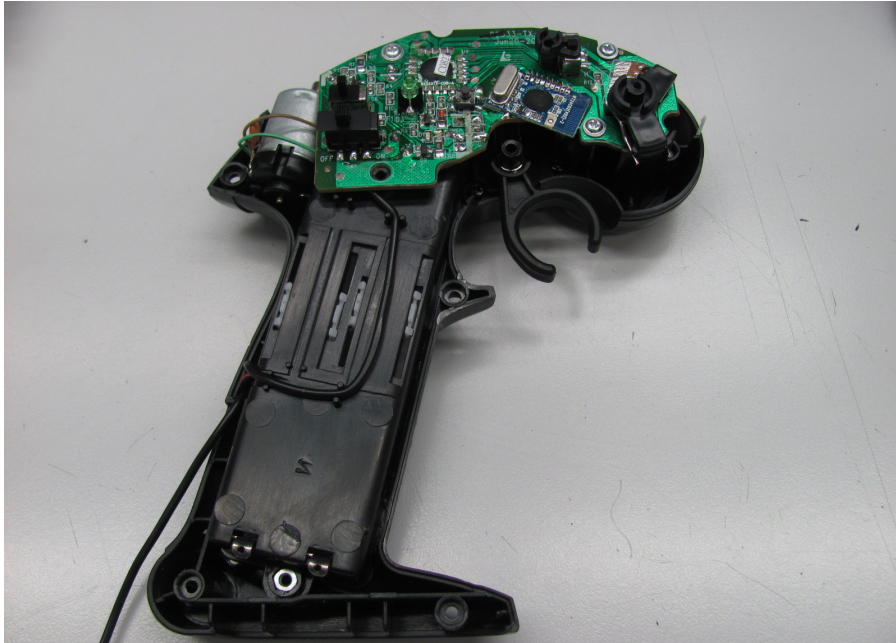

INTERTEK TESTING SERVICE

Report No.: HK11110731-1

Equipment Photographs

Model: 82372

(Internal)

INTERTEK TESTING SERVICE

Report No.: HK11110731-1

Equipment Photographs

Model: 82372

(Internal)

INTERTEK TESTING SERVICE

Report No.: HK11110731-1

Equipment Photographs

Model: 82372

(Internal)

INTERTEK TESTING SERVICE

Report No.: HK11110731-1

Equipment Photographs

Model: 82372

(Internal)

INTERTEK TESTING SERVICE

Report No.: HK11110731-1

Equipment Photographs

Model: 82372