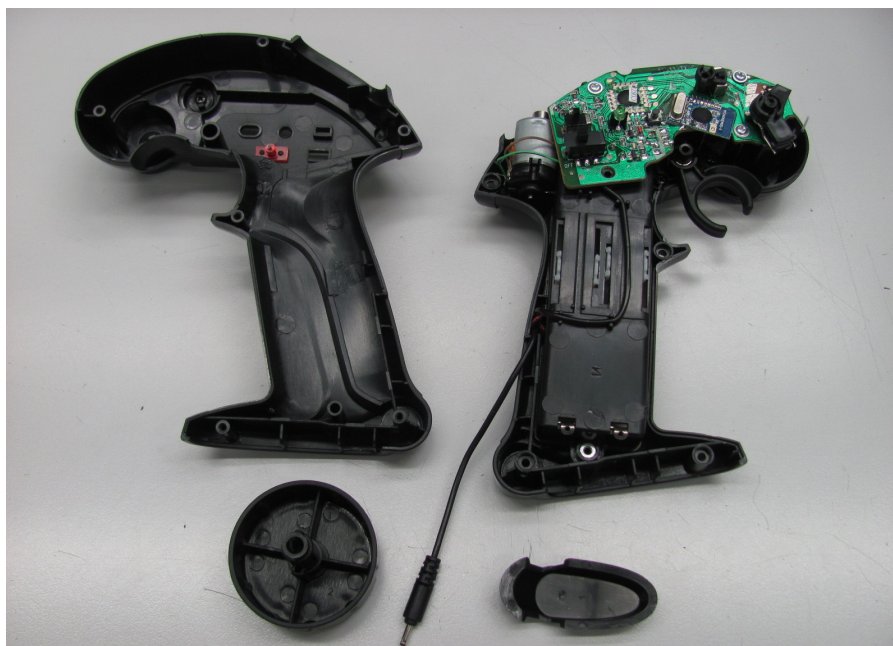

INTERTEK TESTING SERVICE

Report No.: HK11110731-1

Equipment Photographs

Model: 82372

(Internal)

INTERTEK TESTING SERVICE

Report No.: HK11110731-1

Equipment Photographs

Model: 82372

(Internal)

INTERTEK TESTING SERVICE

Report No.: HK11110731-1

Equipment Photographs

Model: 82372

(Internal)

INTERTEK TESTING SERVICE

Report No.: HK11110731-1

Equipment Photographs

Model: 82372

(Internal)

INTERTEK TESTING SERVICE

Report No.: HK11110731-1

Equipment Photographs

Model: 82372