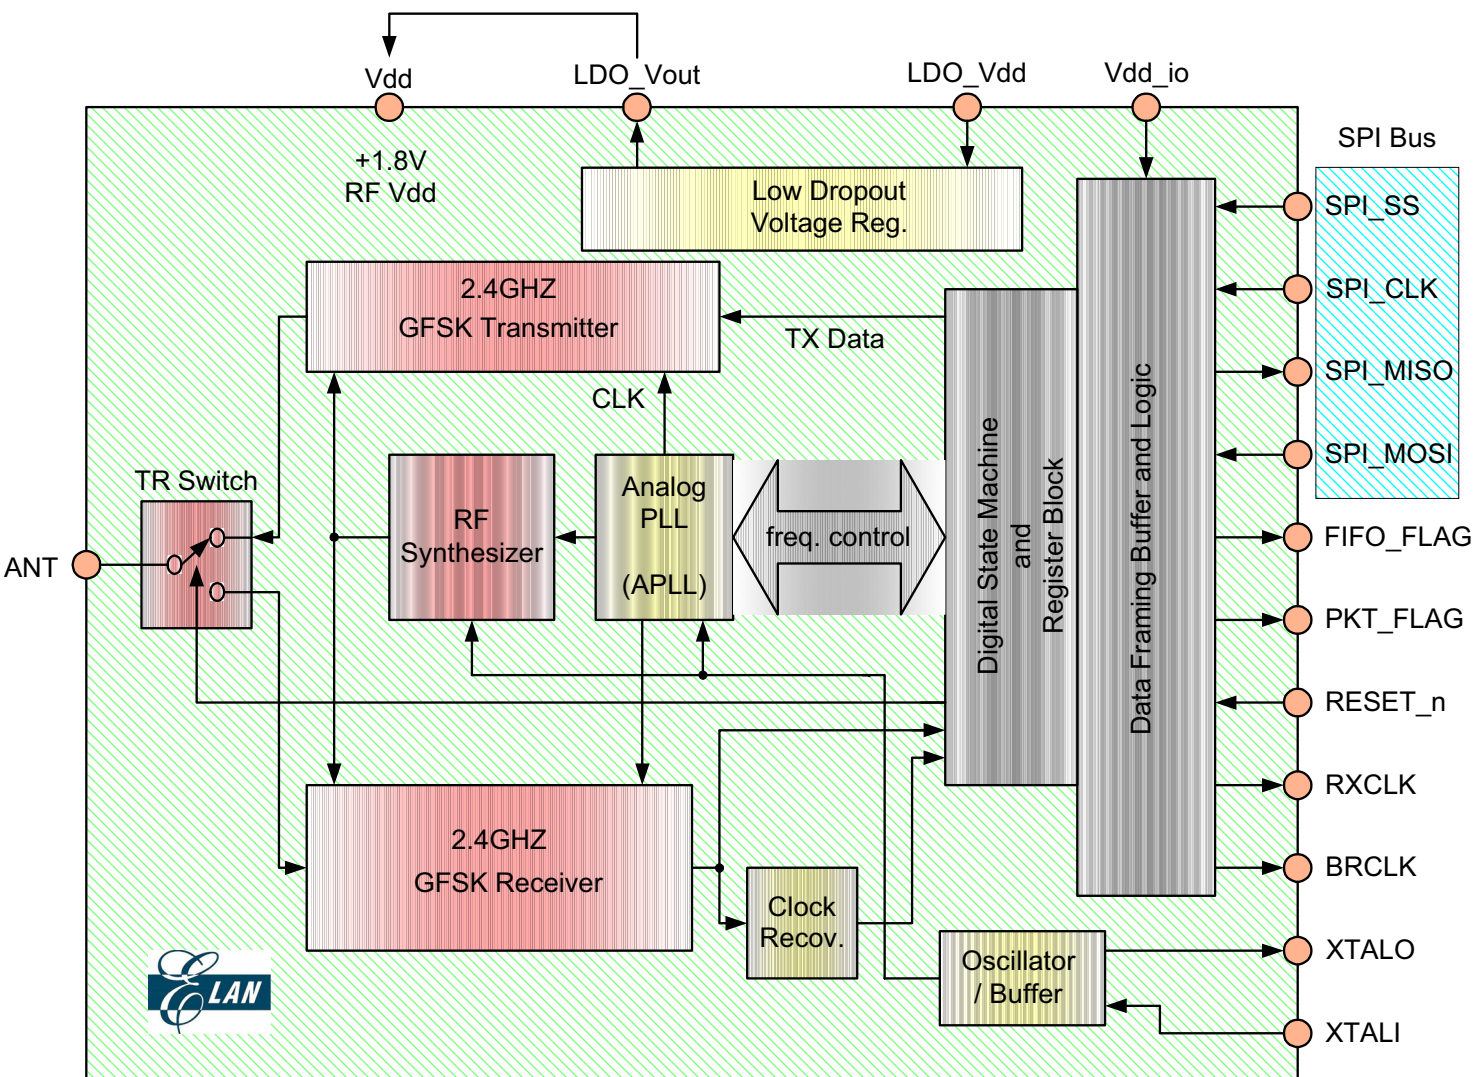

 <small>Silverlit Toys Manufactory Ltd. 1701-03, World Trade Centre, 280 Gloucester Road, Causeway Bay, Hong Kong.</small>		DWG. NAME	Block diagram
Model No.	82372	ITEM NAME	3D Twister (CONTROLLER)
		DRAWN/DATE	Long/Mar02-2011
		CHK/DATE	Nelson/Mar02-2011
PAGE	1 OF 1	APP/DATE	Owen/Mar02-2011

2. Block diagram

- Fig. 1 -