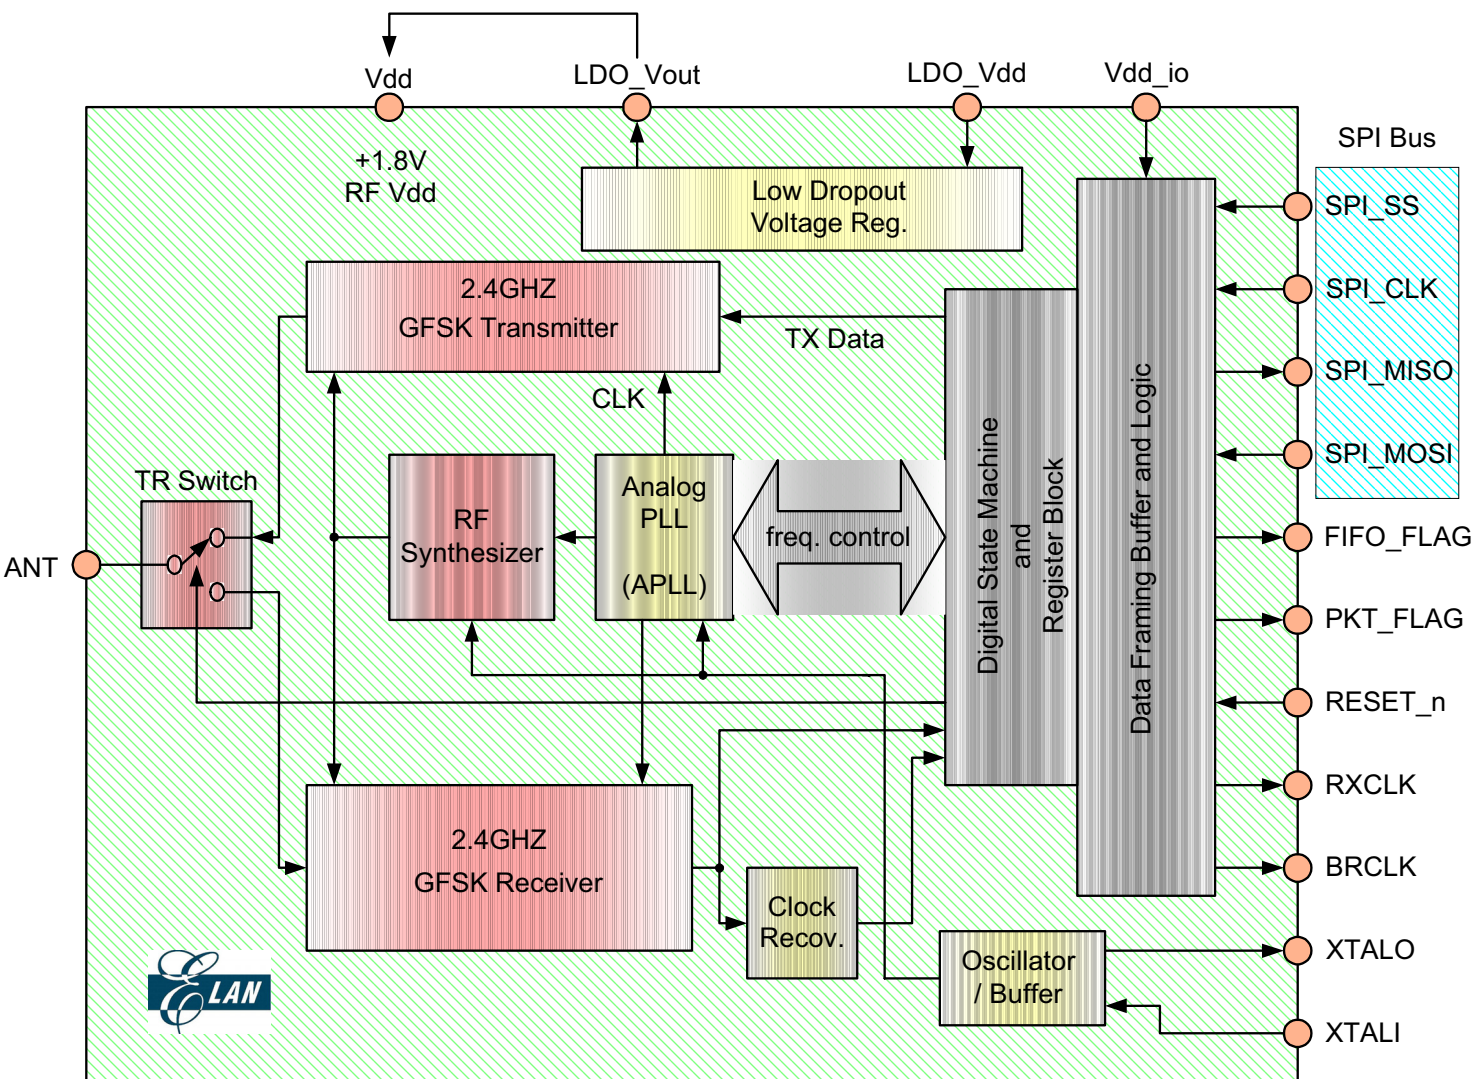

		DWG. NAME		Block diagram	
<small>Silverlit Toys Manufactory Ltd. 1701-03, World Trade Centre, 280 Gloucester Road, Causeway Bay, Hong Kong.</small>					
Model No.	82333	ITEM NAME	3D Twister/ 2X Twisters (Controller)		
		DRAWN/DATE	Long/Mar02-2011		
		CHK/DATE	Nelson/Mar02-2011		
PAGE	1 OF 1	APP/DATE	Owen/Mar02-2011		

## 2. Block diagram

- Fig. 1 -