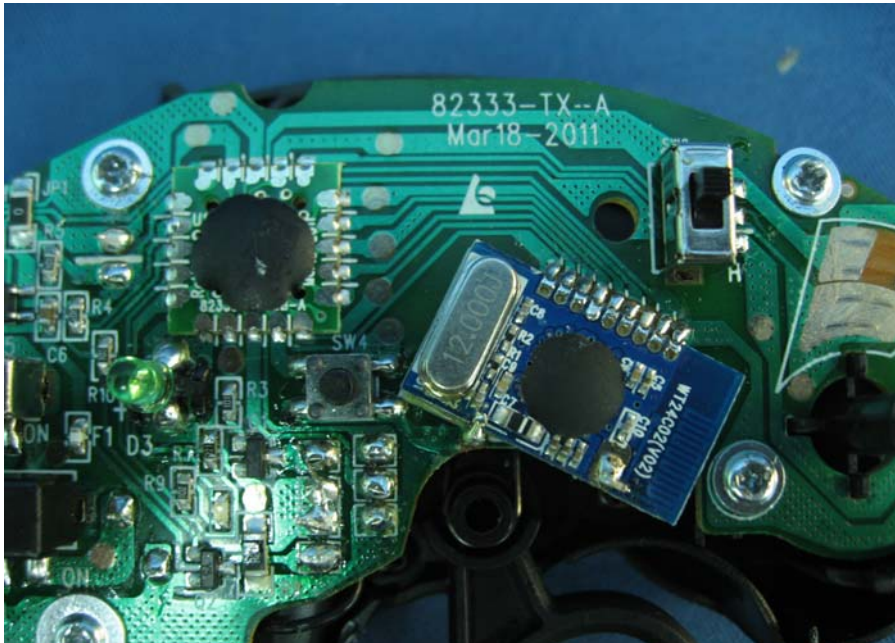

INTERTEK TESTING SERVICE

Report No.: HK11051168-1

Equipment Photographs

Model: 82333

(Internal)

INTERTEK TESTING SERVICE

Report No.: HK11051168-1

Equipment Photographs

Model: 82333

(Internal)

INTERTEK TESTING SERVICE

Report No.: HK11051168-1

Equipment Photographs

Model: 82333

(Internal)

INTERTEK TESTING SERVICE

Report No.: HK11051168-1

Equipment Photographs

Model: 82333

(Internal)

INTERTEK TESTING SERVICE

Report No.: HK11051168-1

Equipment Photographs

Model: 82333