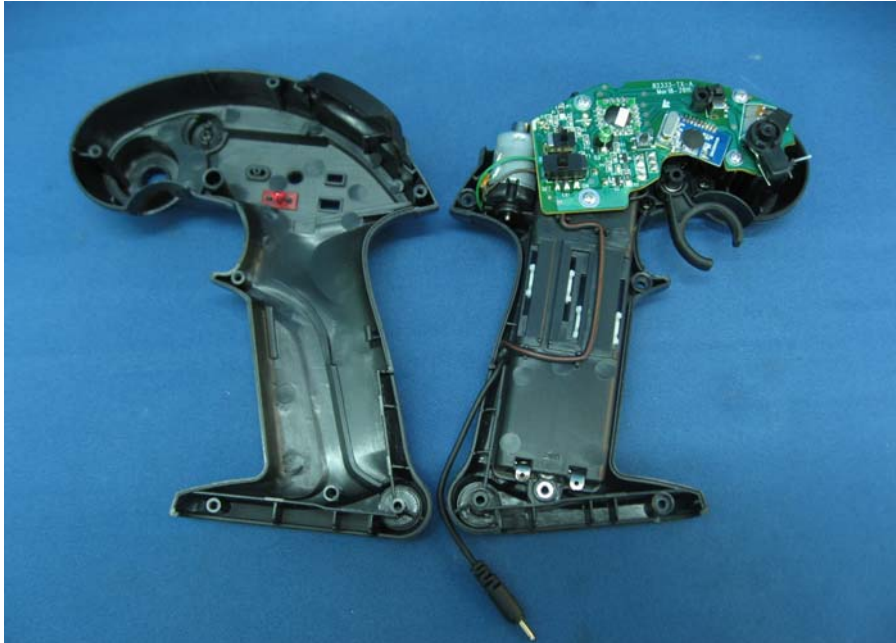

INTERTEK TESTING SERVICE

Report No.: HK11051168-1

Equipment Photographs

Model: 82333

(Internal)

INTERTEK TESTING SERVICE

Report No.: HK11051168-1

Equipment Photographs

Model: 82333

(Internal)

INTERTEK TESTING SERVICE

Report No.: HK11051168-1

Equipment Photographs

Model: 82333

(Internal)

INTERTEK TESTING SERVICE

Report No.: HK11051168-1

Equipment Photographs

Model: 82333

(Internal)

INTERTEK TESTING SERVICE

Report No.: HK11051168-1

Equipment Photographs

Model: 82333