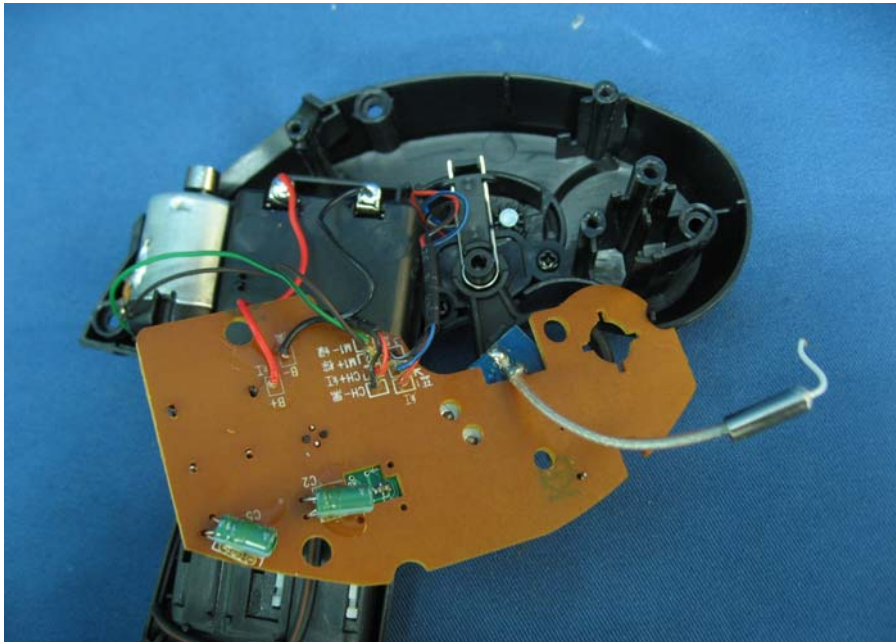

Model: 82333

(Internal)

INTERTEK TESTING SERVICE

Report No.: HK11051168-1

Equipment Photographs

Model: 82333

(Internal)

INTERTEK TESTING SERVICE

Report No.: HK11051168-1

Equipment Photographs

Model: 82333

(Internal)

INTERTEK TESTING SERVICE

Report No.: HK11051168-1

Equipment Photographs

Model: 82333