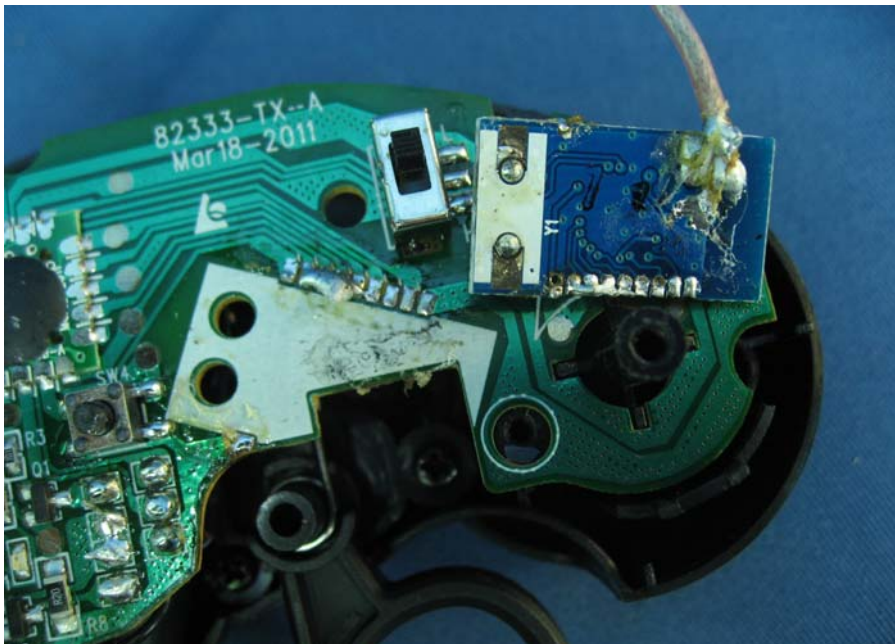

INTERTEK TESTING SERVICE

Report No.: HK11051168-1

Equipment Photographs

Model: 82333

(Internal)

INTERTEK TESTING SERVICE

Report No.: HK11051168-1

Equipment Photographs

Model: 82333

(Internal)

INTERTEK TESTING SERVICE

Report No.: HK11051168-1

Equipment Photographs

Model: 82333

(Internal)

INTERTEK TESTING SERVICE

Report No.: HK11051168-1

Equipment Photographs

Model: 82333

(Internal)

INTERTEK TESTING SERVICE

Report No.: HK11051168-1

Equipment Photographs

Model: 82333