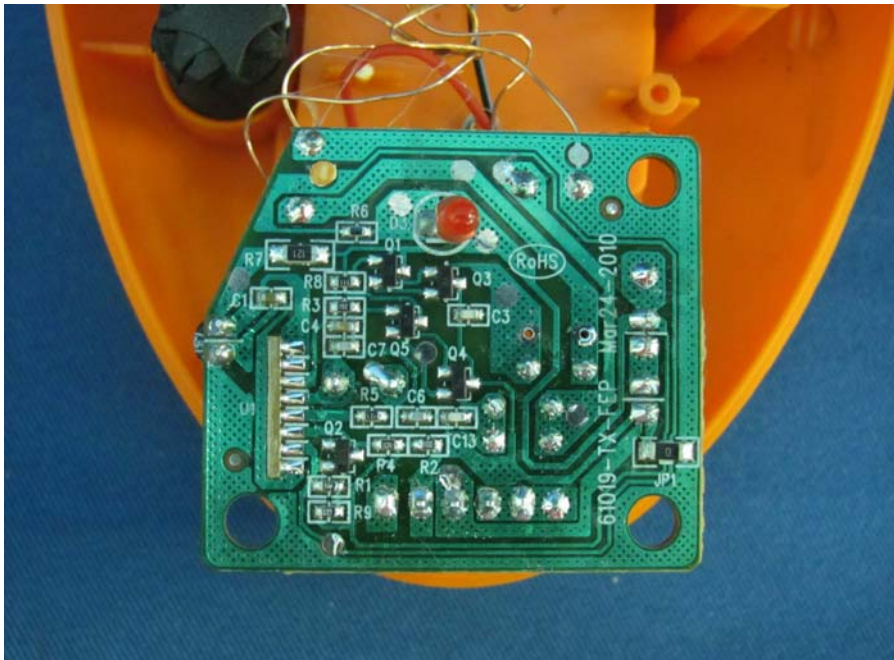

INTERTEK TESTING SERVICE

Report No.: HK10040804-1

Equipment Photographs

Model : 61019

(Internal)

INTERTEK TESTING SERVICE

Report No.: HK10040804-1

Equipment Photographs

Model : 61019

(Internal)

INTERTEK TESTING SERVICE

Report No.: HK10040804-1

Equipment Photographs

Model : 61019

(Internal)