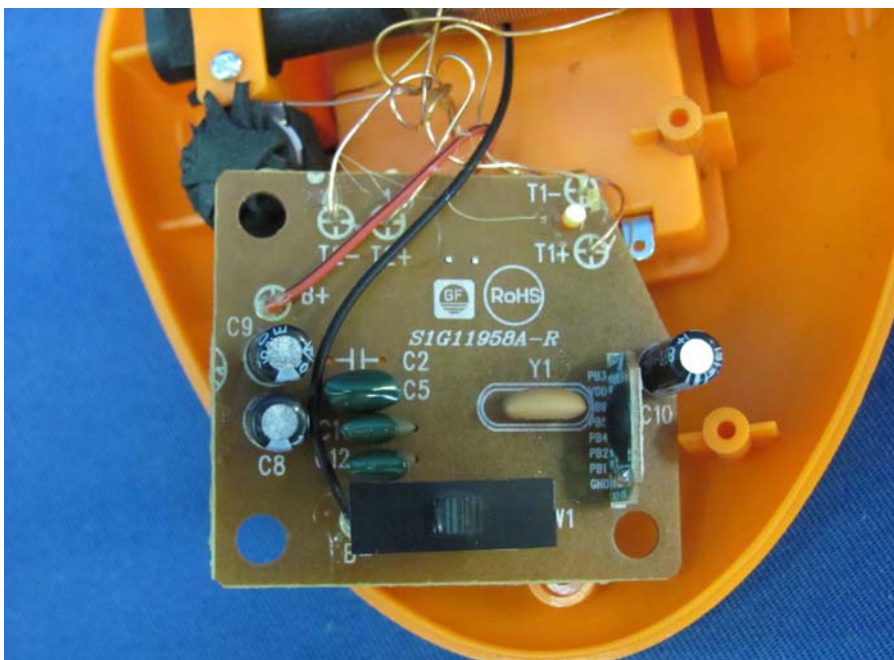

INTERTEK TESTING SERVICE

Report No.: HK10040804-1

Equipment Photographs

Model : 61019

(Internal)

INTERTEK TESTING SERVICE

Report No.: HK10040804-1

Equipment Photographs

Model : 61019

(Internal)

INTERTEK TESTING SERVICE

Report No.: HK10040804-1

Equipment Photographs

Model : 61019

(Internal)