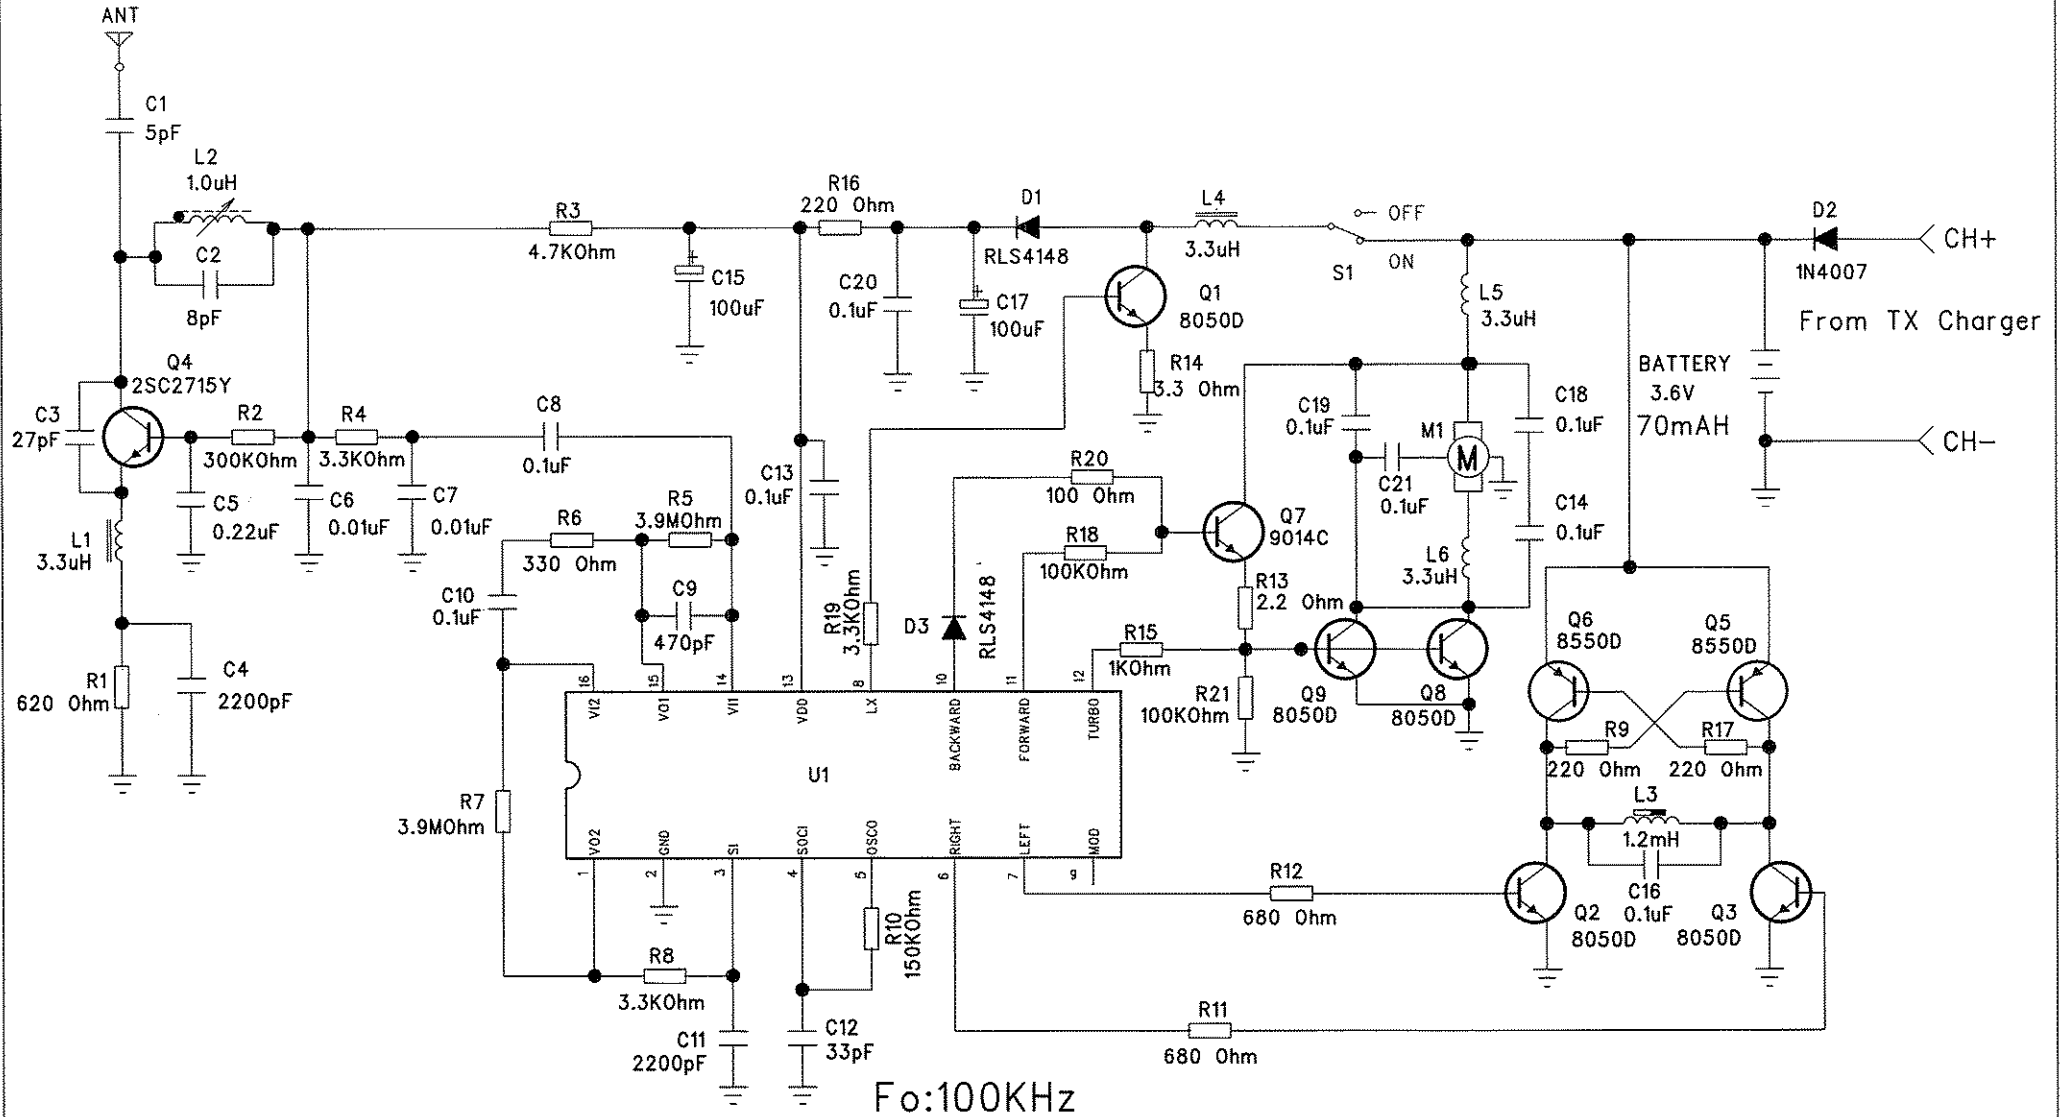

49.860MHz

		DWG. NAME SCHEMATIC CIRCUIT	
Silverlit Toys Manufacturing Ltd. 26th Floor, 38 Russell Street, Causeway Bay, Hong Kong			
ITEM NAME		R/C Single Wing Plane (RX)	
49.860MHz		DRAWN/DATE	Agan/Mar08-2007
		CHK/DATE	Jake/Mar08-2007
PAGE	1 OF 1	APP/DATE	Owen/Mar08-2007