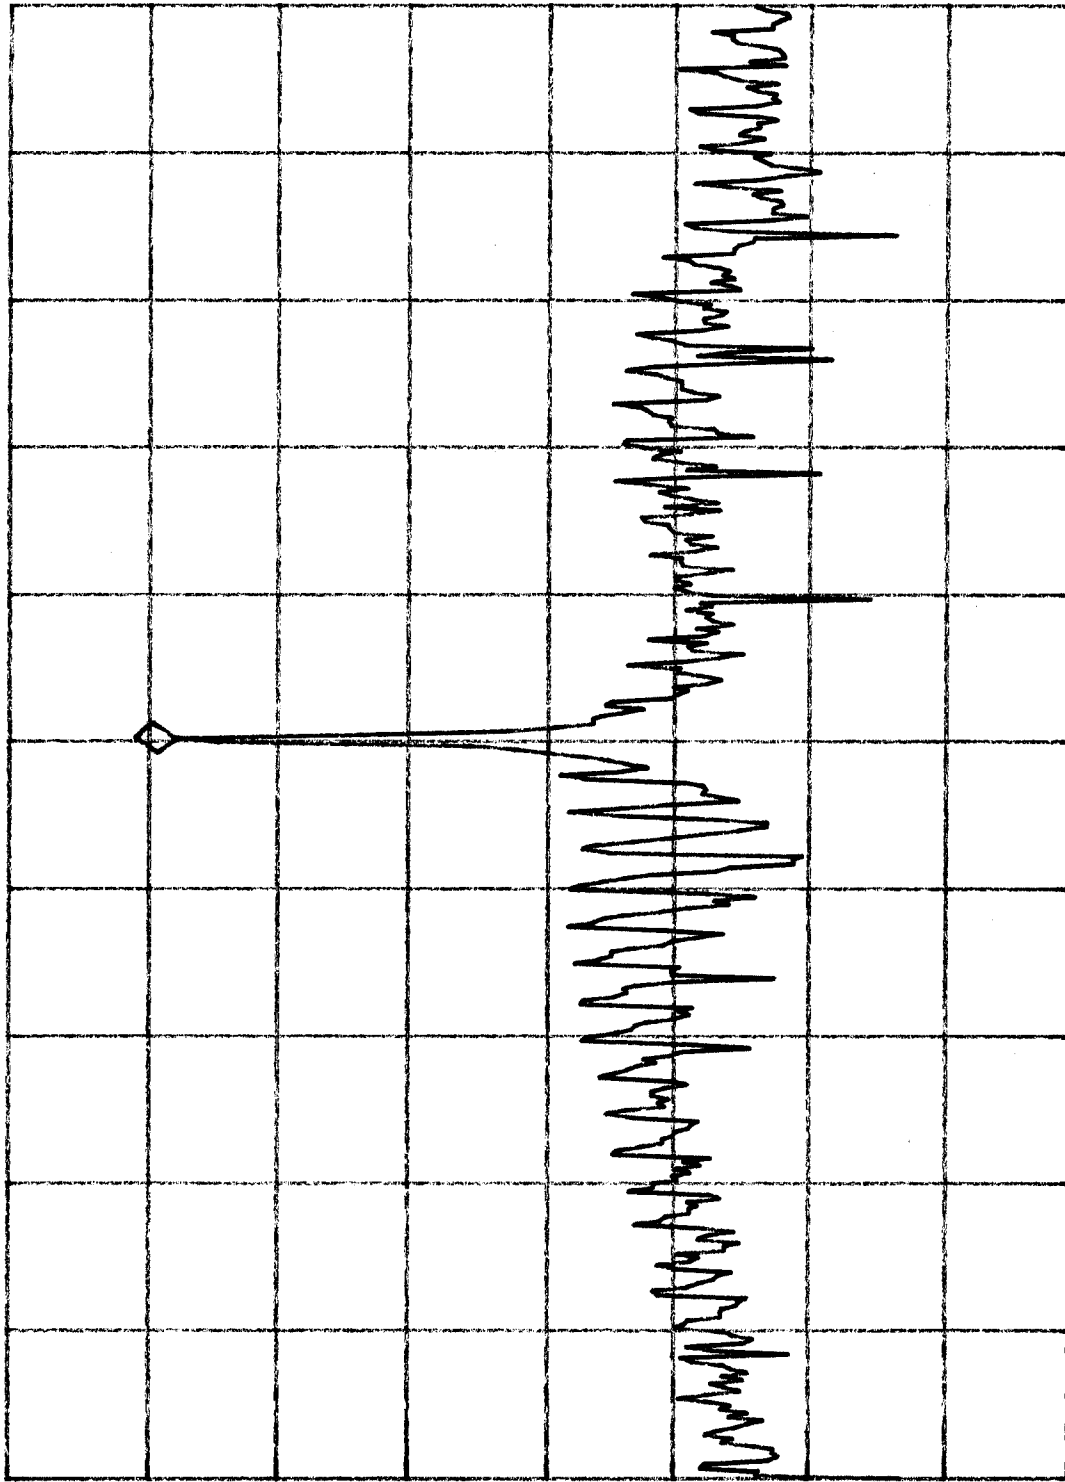

70

MKR 49.69 MHz
74.84 dB μ V

AT 10 dB

REF 67.0 dB μ V

PEAK
LOG
10
dB/

VA SB
SC FC
CORR

SPAN 10.00 MHz
#SWP 500 msec

VBW 100 KHZ

CENTER 49.66 MHz
#RES BW 10 KHZ