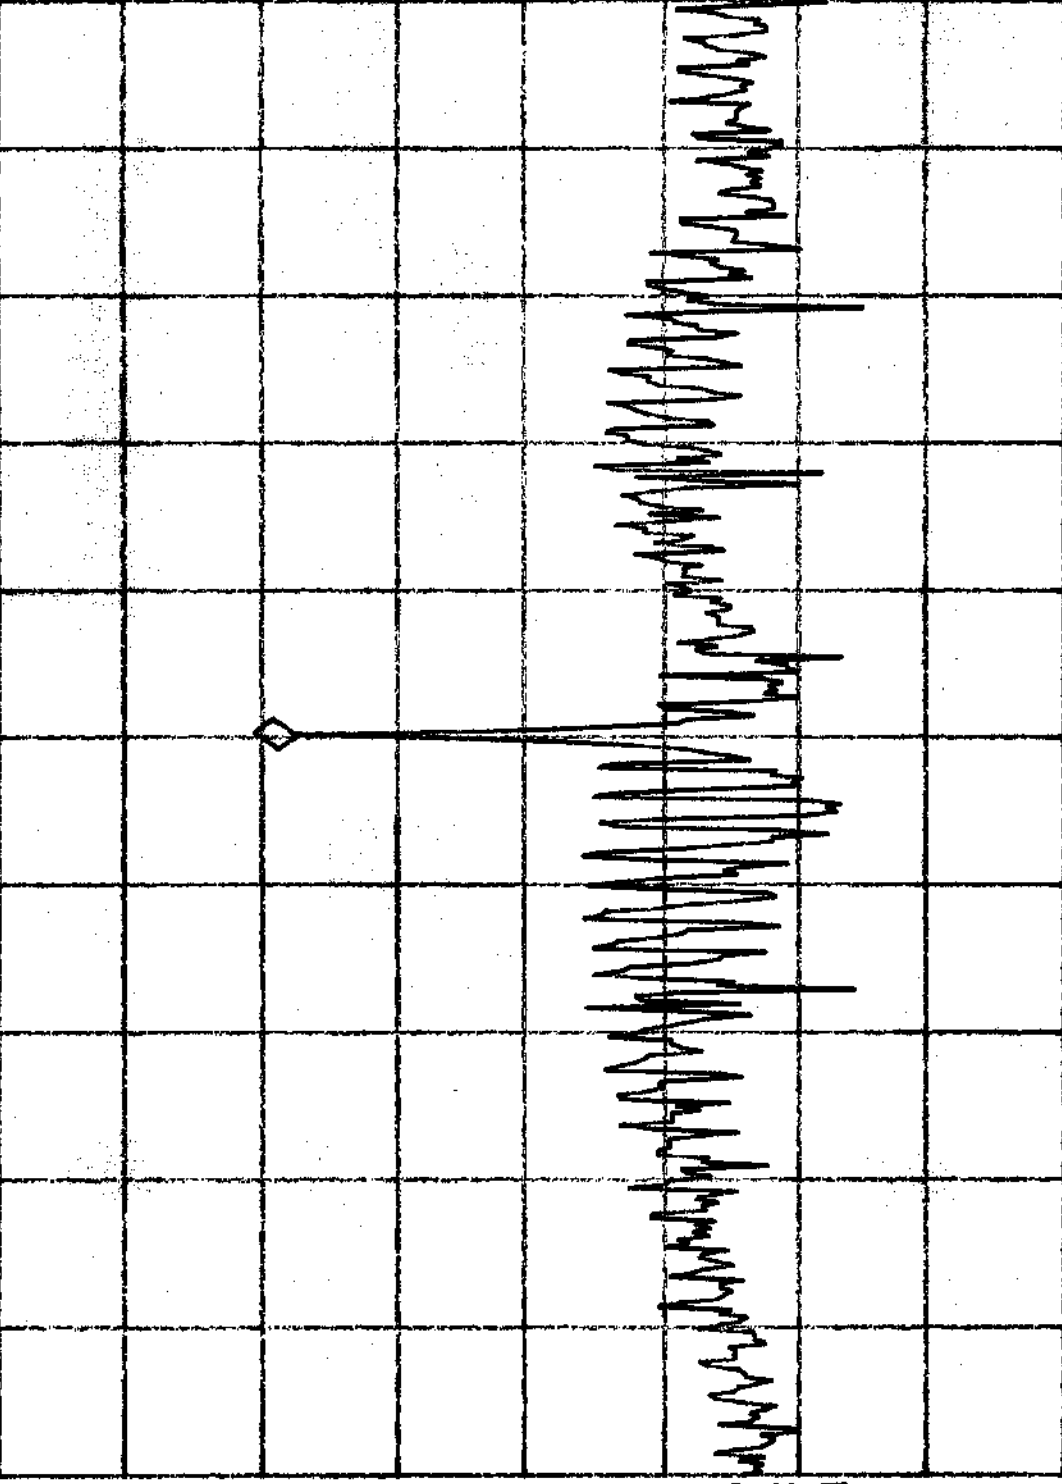

FCC ID: OYK-RC049860-0001

MKR 49.89 MHz
64.32 dB μ V

AT 10 dB

REF 67.0 dB μ V

70

PEAK
LOG
10
dB/

VA SB
SC FC
CORR

SPAN 10.00 MHz
#SWP 500 msec

VBW 100 KHZ

CENTER 49.86 MHz
#RES BW 10 KHZ