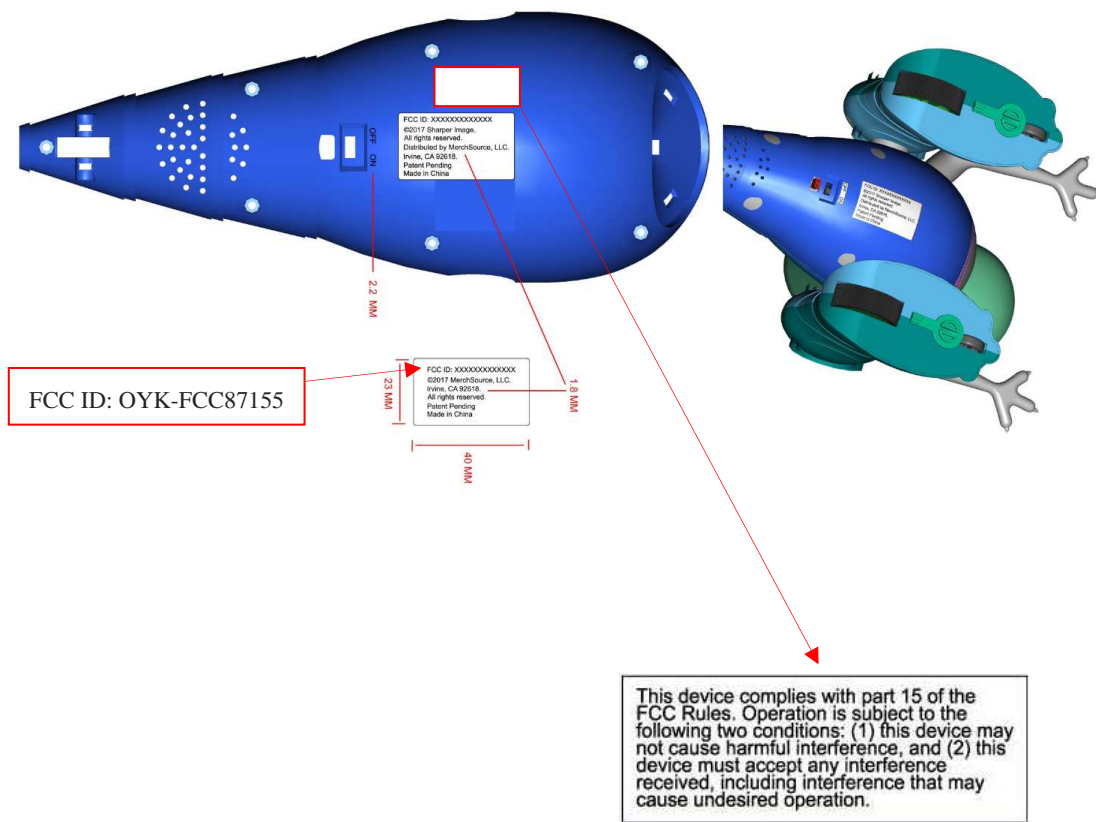

# Label Artwork and Location

Size: 25mm (W) x 9.0mm (H)