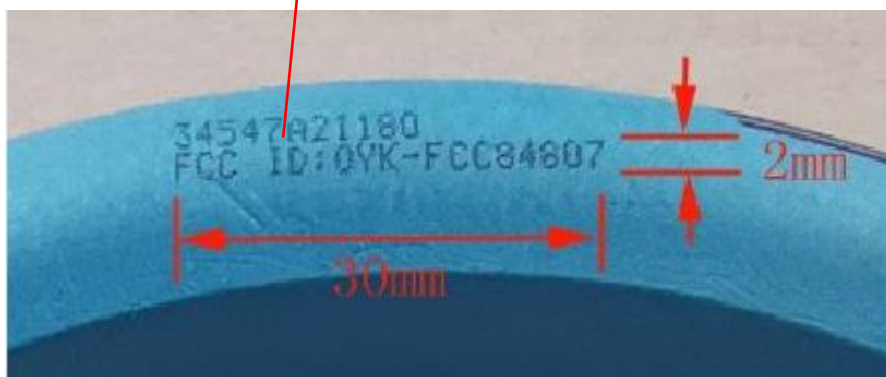

## Label Artwork and Location

Size:30mm(W)x2mm(H)