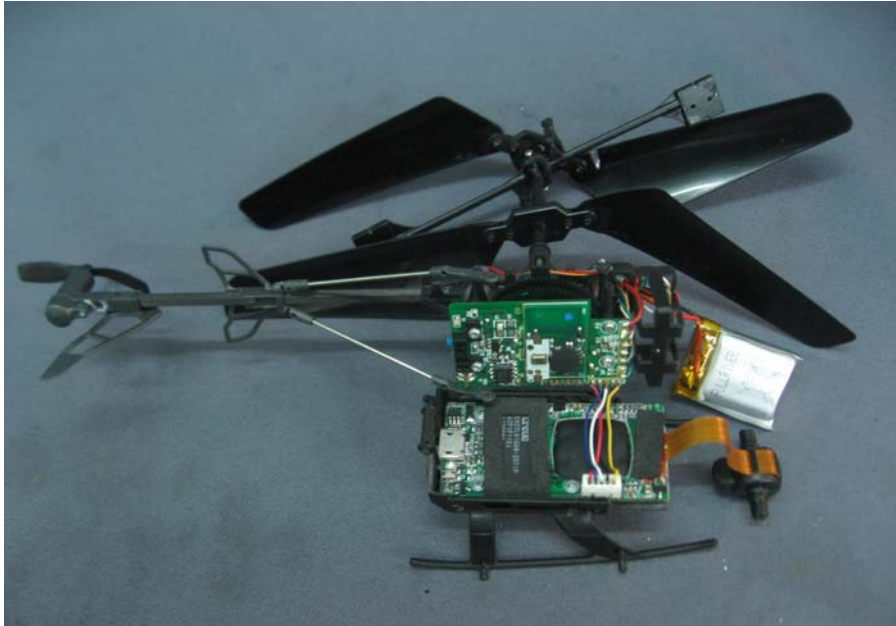


INTERTEK TESTING SERVICE

Report No.: HK12030861-3

Equipment Photographs

Model: 84601

(Internal)

INTERTEK TESTING SERVICE

Report No.: HK12030861-3

Equipment Photographs

Model: 84601

(Internal)

INTERTEK TESTING SERVICE

Report No.: HK12030861-3

Equipment Photographs

Model: 84601

(Internal)

INTERTEK TESTING SERVICE

Report No.: HK12030861-3

Equipment Photographs

Model: 84601

(Internal)

INTERTEK TESTING SERVICE

Report No.: HK12030861-3

Equipment Photographs

Model: 84601