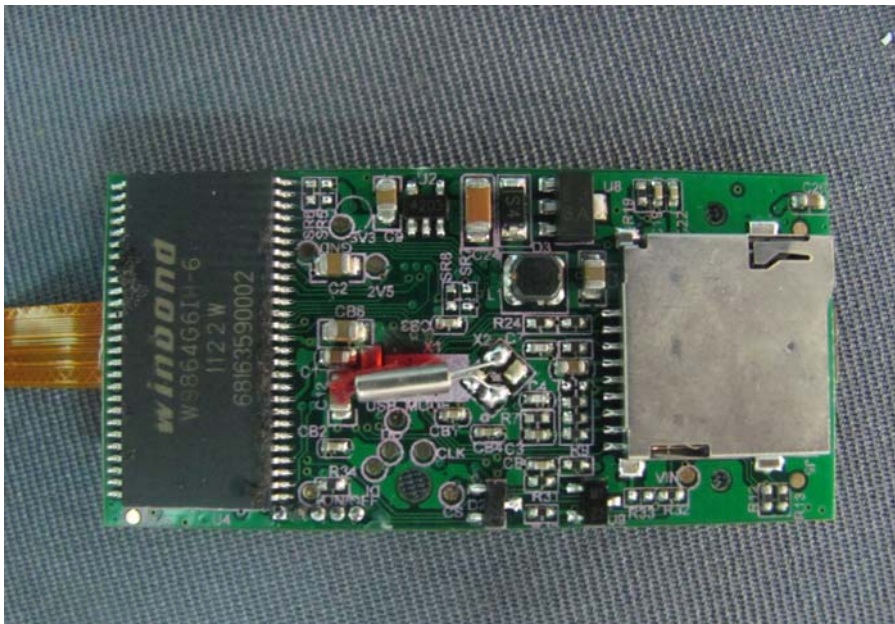


INTERTEK TESTING SERVICE

Report No.: HK12030861-3

Equipment Photographs

Model: 84601

(Internal)

INTERTEK TESTING SERVICE

Report No.: HK12030861-3

Equipment Photographs

Model: 84601

(Internal)

INTERTEK TESTING SERVICE

Report No.: HK12030861-3

Equipment Photographs

Model: 84601

(Internal)

INTERTEK TESTING SERVICE

Report No.: HK12030861-3

Equipment Photographs

Model: 84601

(Internal)

INTERTEK TESTING SERVICE

Report No.: HK12030861-3

Equipment Photographs

Model: 84601