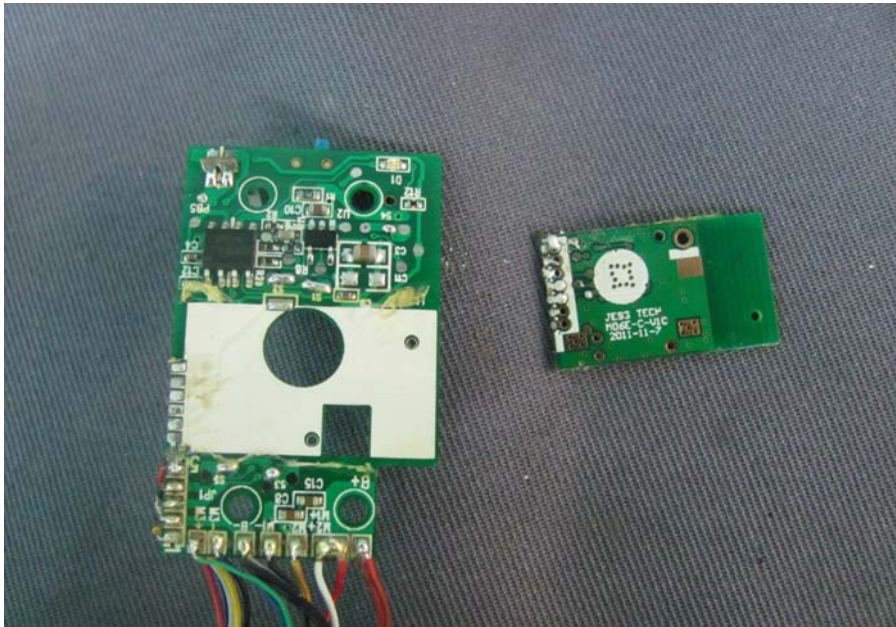

(Internal)

INTERTEK TESTING SERVICE

Report No.: HK12030861-3

Equipment Photographs

Model: 84601

(Internal)

INTERTEK TESTING SERVICE

Report No.: HK12030861-3