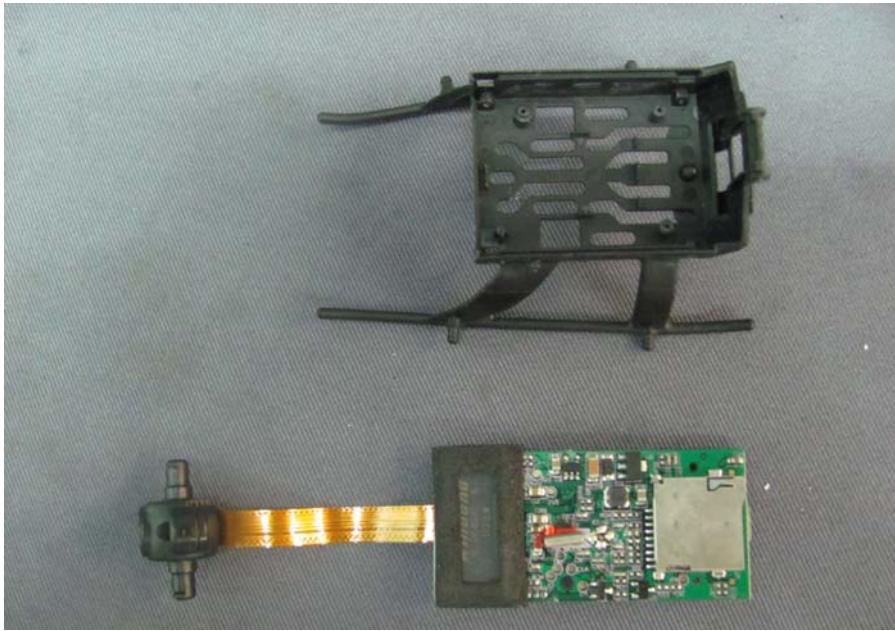


INTERTEK TESTING SERVICE

Report No.: HK12030861-3

Equipment Photographs

Model: 84601

(Internal)

INTERTEK TESTING SERVICE

Report No.: HK12030861-3

Equipment Photographs

Model: 84601

(Internal)

INTERTEK TESTING SERVICE

Report No.: HK12030861-3

Equipment Photographs

Model: 84601

(Internal)

INTERTEK TESTING SERVICE

Report No.: HK12030861-3

Equipment Photographs

Model: 84601

(Internal)

INTERTEK TESTING SERVICE

Report No.: HK12030861-3

Equipment Photographs

Model: 84601