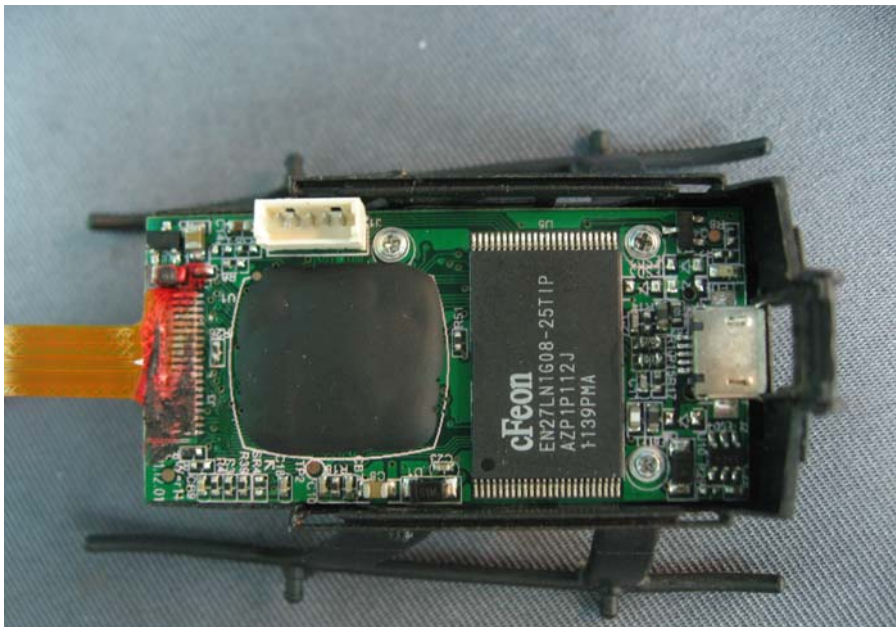


INTERTEK TESTING SERVICE

Report No.: HK12030861-3

Equipment Photographs

Model: 84601

(Internal)

INTERTEK TESTING SERVICE

Report No.: HK12030861-3

Equipment Photographs

Model: 84601

(Internal)

INTERTEK TESTING SERVICE

Report No.: HK12030861-3

Equipment Photographs

Model: 84601

(Internal)

INTERTEK TESTING SERVICE

Report No.: HK12030861-3

Equipment Photographs

Model: 84601

(Internal)

INTERTEK TESTING SERVICE

Report No.: HK12030861-3

Equipment Photographs

Model: 84601