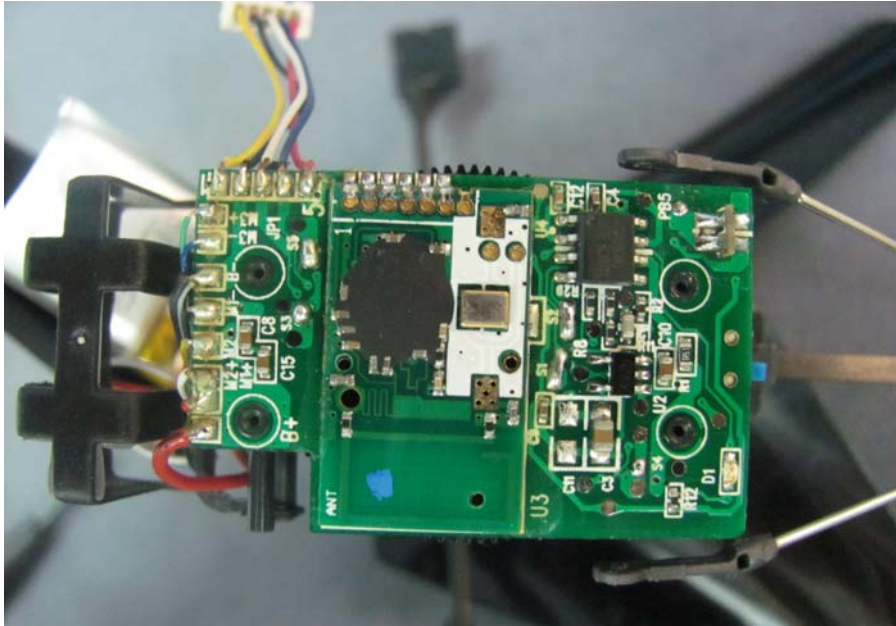

Model: 84601

(Internal)

INTERTEK TESTING SERVICE

Report No.: HK12030861-3

Equipment Photographs

Model: 84601

(Internal)

INTERTEK TESTING SERVICE

Report No.: HK12030861-3

Equipment Photographs

Model: 84601

(Internal)

INTERTEK TESTING SERVICE

Report No.: HK12030861-3

Equipment Photographs

Model: 84601