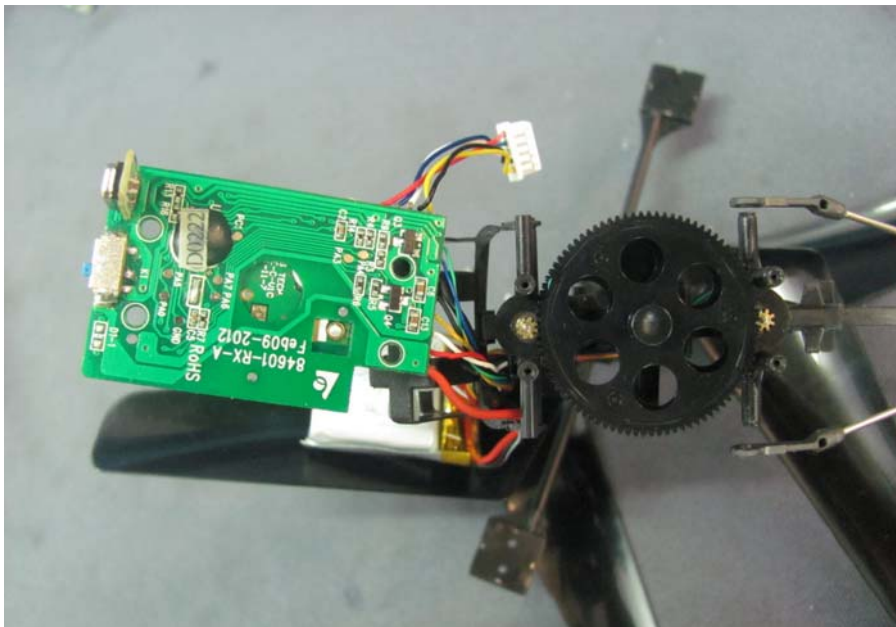


INTERTEK TESTING SERVICE

Report No.: HK12030861-3

Equipment Photographs

Model: 84601

(Internal)

INTERTEK TESTING SERVICE

Report No.: HK12030861-3

Equipment Photographs

Model: 84601

(Internal)

INTERTEK TESTING SERVICE

Report No.: HK12030861-3

Equipment Photographs

Model: 84601

(Internal)

INTERTEK TESTING SERVICE

Report No.: HK12030861-3

Equipment Photographs

Model: 84601

(Internal)

INTERTEK TESTING SERVICE

Report No.: HK12030861-3

Equipment Photographs

Model: 84601