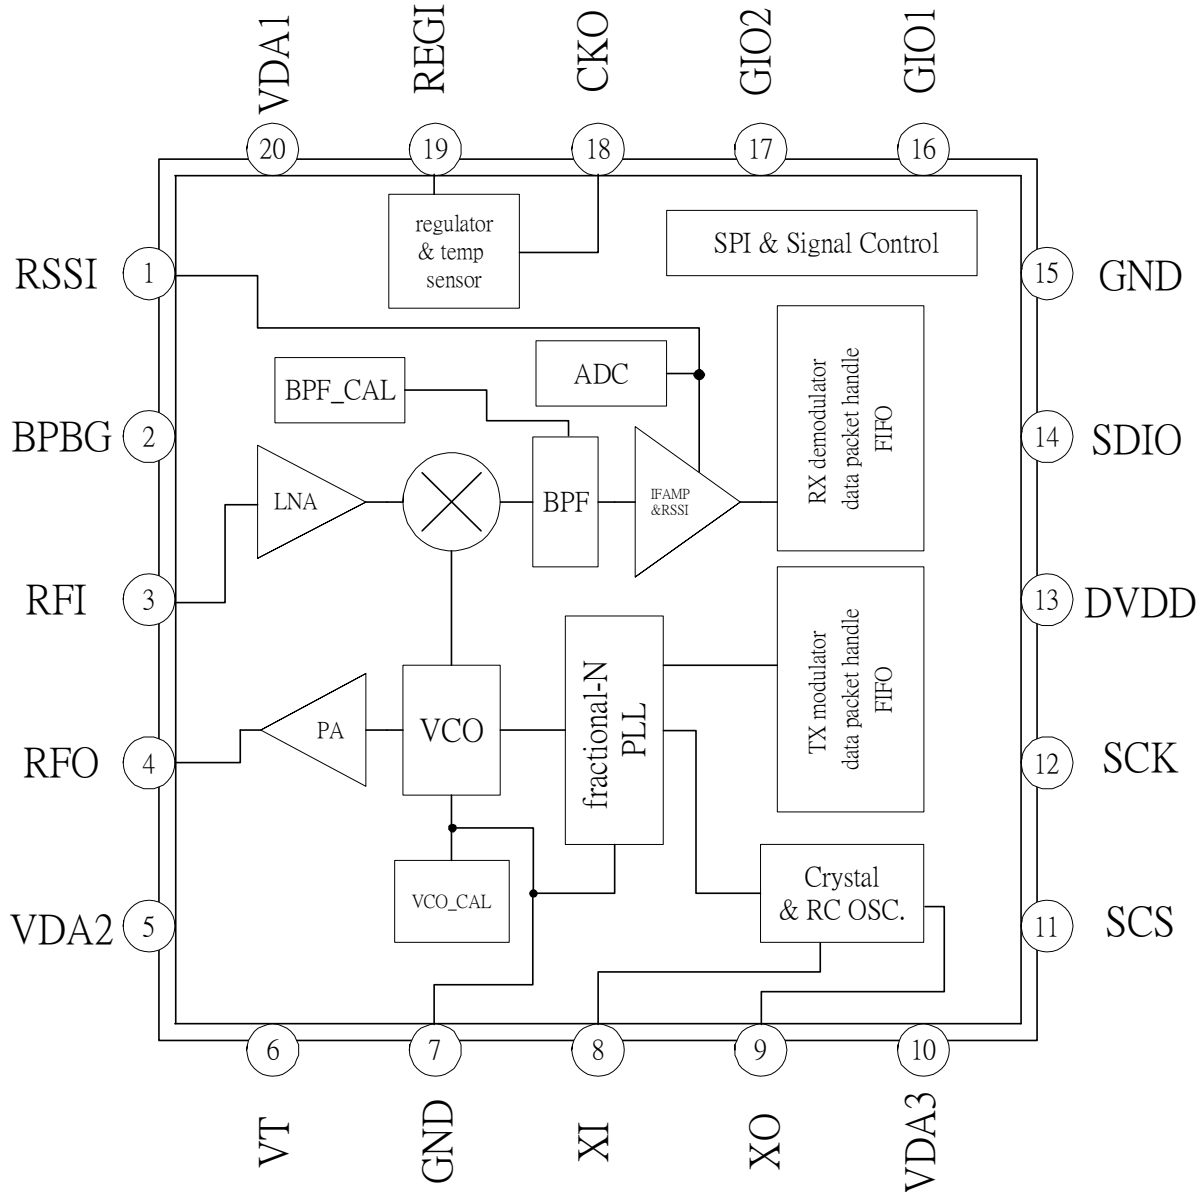

 Silverlit Toys Manufactory Ltd. 26th Floor, 38 Russell Street, Causeway Bay, Hong Kong		DWG. NAME	Block diagram
		Model No.	84601
		DRAWN/DATE	Wen/Mar26-2012
		CHK/DATE	Nelson/Mar26-2012
PAGE	1 OF 1	APP/DATE	Owen/Mar26-2012

6. Chip Block Diagram

Fig 6-1. A7106 Block Diagram