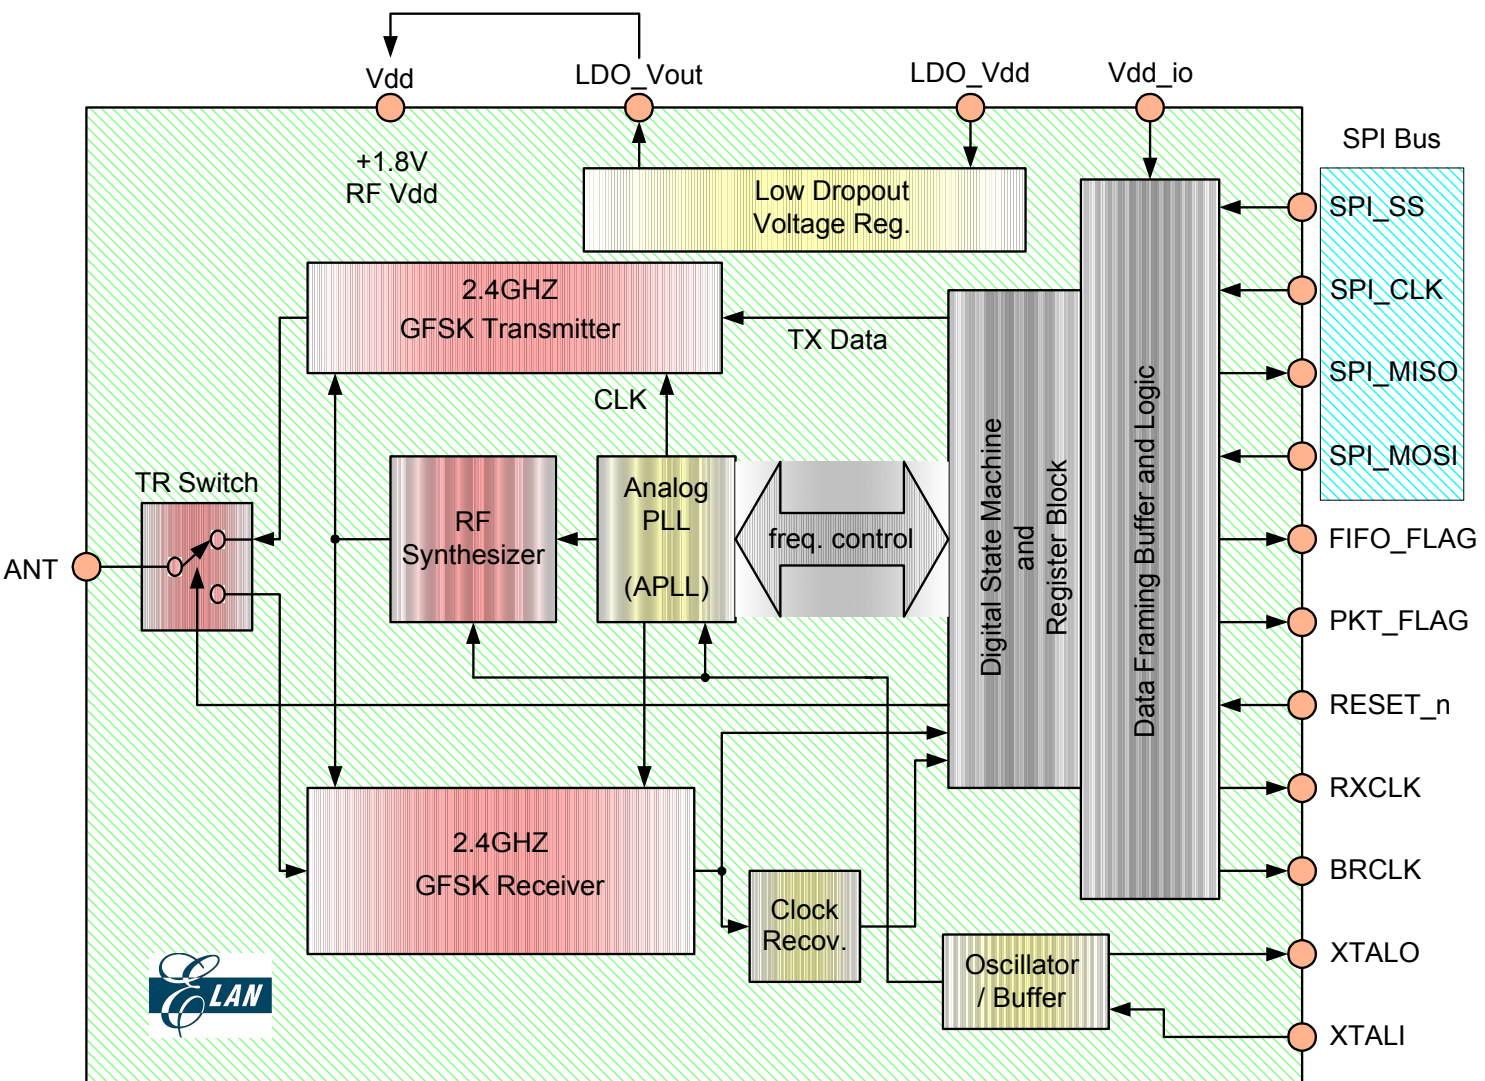


 Silverlit Toys Manufactory Ltd. 26th Floor, 38 Russell Street, Causeway Bay, Hong Kong		DWG. NAME	Block diagram
Model No.	82372	ITEM NAME	3D Twister (CAR)
		DRAWN/DATE	Long/Mar02-2011
		CHK/DATE	Nelson/Mar02-2011
PAGE	1 OF 1	APP/DATE	Owen/Mar02-2011

2. Block diagram

- Fig. 1 -