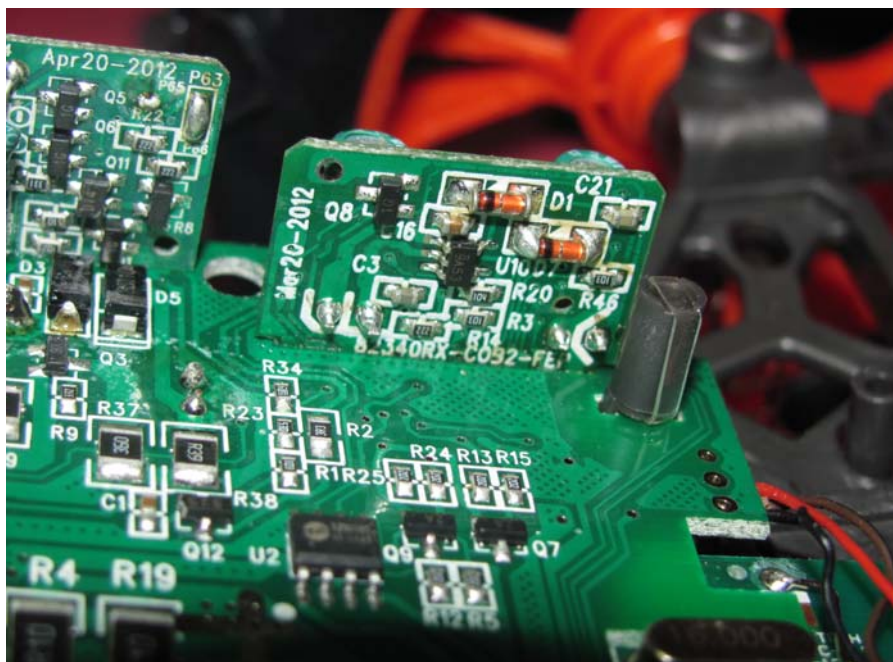

Model : 82340

(Internal)

INTERTEK TESTING SERVICE

Report No.: HK12071116-2

Equipment Photographs

Model : 82340

(Internal)

INTERTEK TESTING SERVICE

Report No.: HK12071116-2

Equipment Photographs

Model : 82340

(Internal)

INTERTEK TESTING SERVICE

Report No.: HK12071116-2

Equipment Photographs

Model : 82340