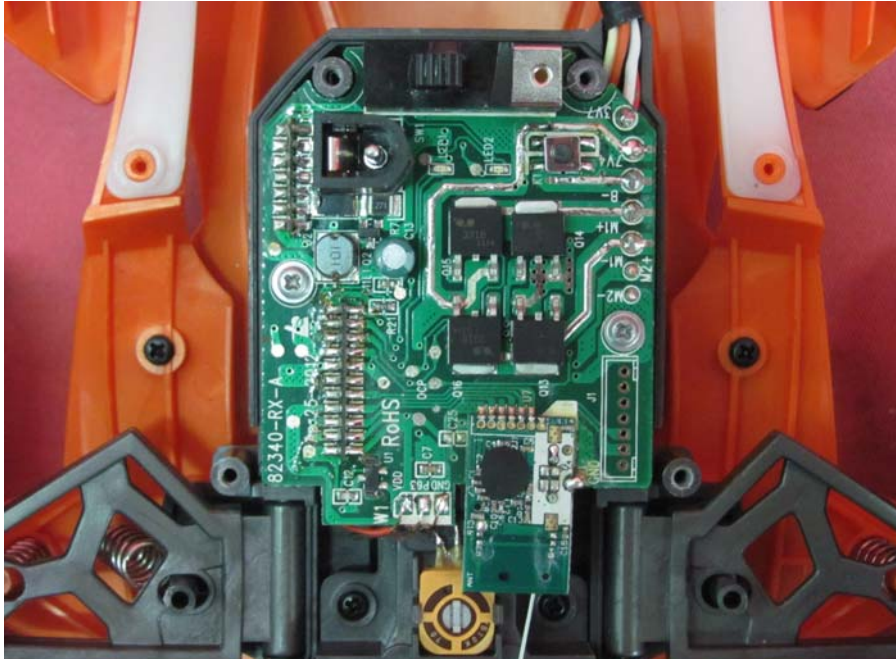

INTERTEK TESTING SERVICE

Report No.: HK12071116-2

Equipment Photographs

Model : 82340

(Internal)

INTERTEK TESTING SERVICE

Report No.: HK12071116-2

Equipment Photographs

Model : 82340

(Internal)

INTERTEK TESTING SERVICE

Report No.: HK12071116-2

Equipment Photographs

Model : 82340

(Internal)

INTERTEK TESTING SERVICE