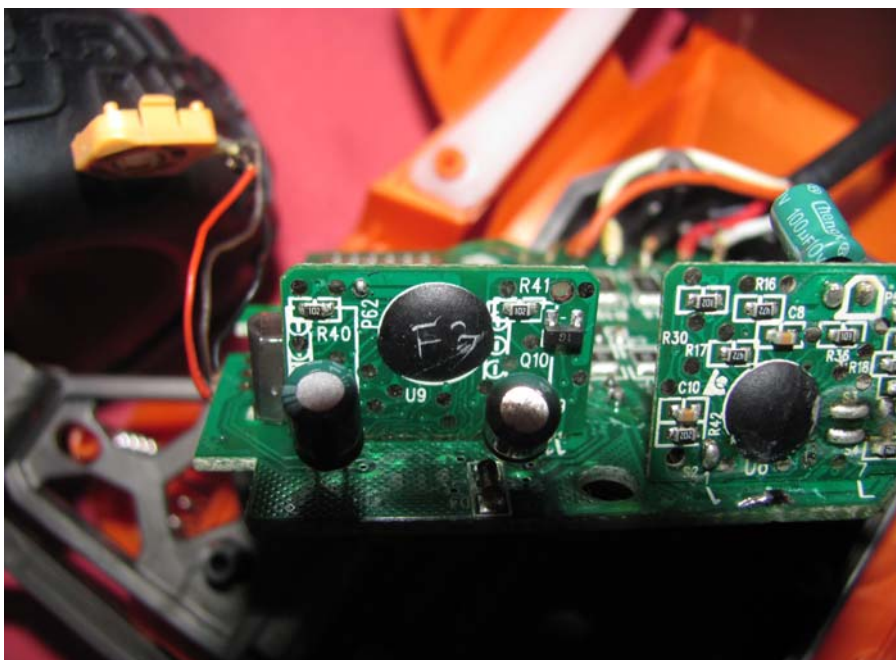

Model : 82340

(Internal)

INTERTEK TESTING SERVICE

Report No.: HK12071116-2

Equipment Photographs

Model : 82340

(Internal)

INTERTEK TESTING SERVICE

Report No.: HK12071116-2

Equipment Photographs

Model : 82340

(Internal)

INTERTEK TESTING SERVICE

Report No.: HK12071116-2

Equipment Photographs

Model : 82340