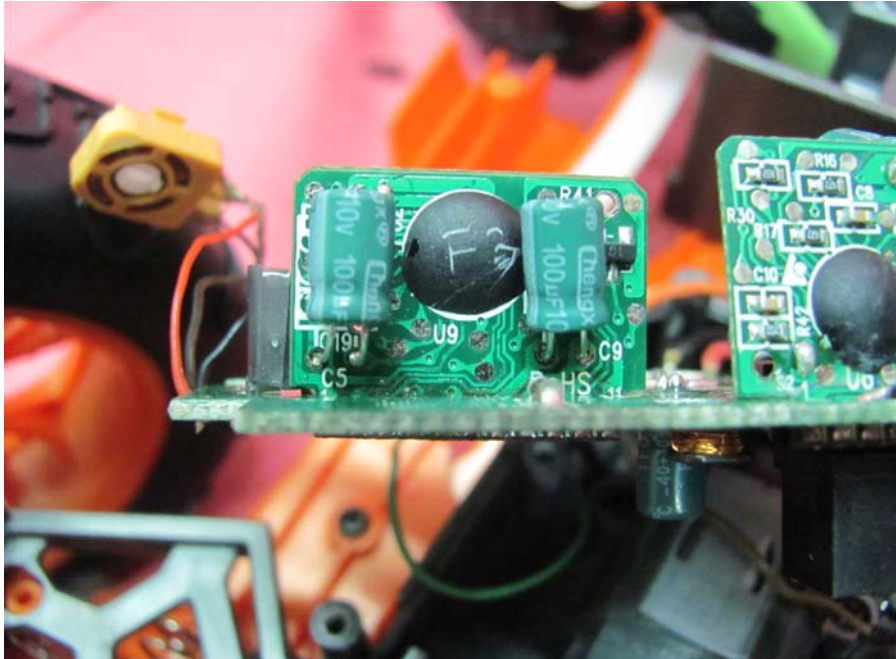

INTERTEK TESTING SERVICE

Report No.: HK12071116-2

Equipment Photographs

Model : 82340

(Internal)