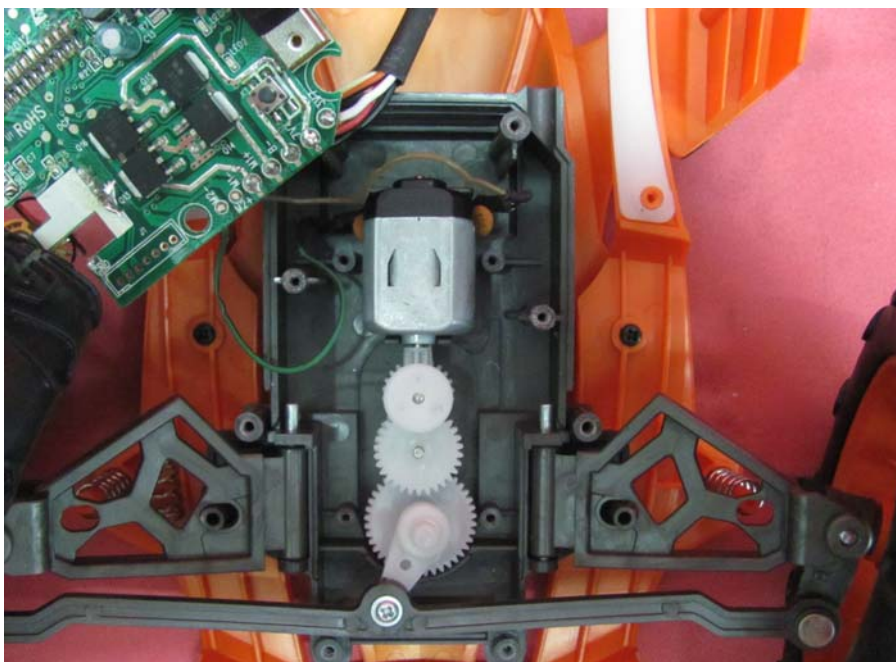

Report No.: HK12071116-2

Equipment Photographs

Model : 82340

(Internal)

INTERTEK TESTING SERVICE

Report No.: HK12071116-2

Equipment Photographs

Model : 82340

(Internal)

INTERTEK TESTING SERVICE

Report No.: HK12071116-2

Equipment Photographs

Model : 82340

(Internal)