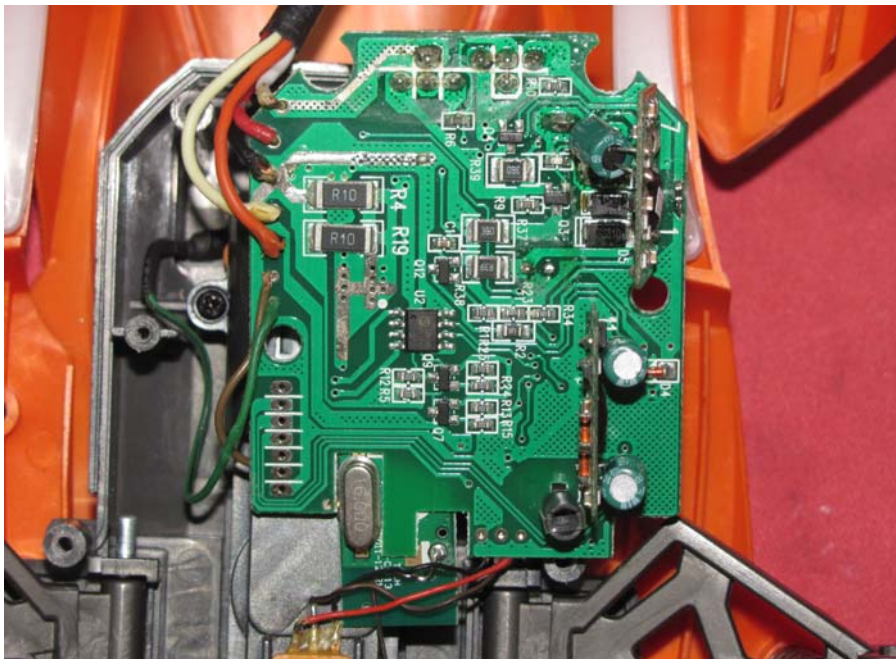

INTERTEK TESTING SERVICE

Report No.: HK12071116-2

Equipment Photographs

Model : 82340

(Internal)

INTERTEK TESTING SERVICE

Report No.: HK12071116-2

Equipment Photographs

Model : 82340

(Internal)

INTERTEK TESTING SERVICE

Report No.: HK12071116-2

Equipment Photographs

Model : 82340

(Internal)

INTERTEK TESTING SERVICE