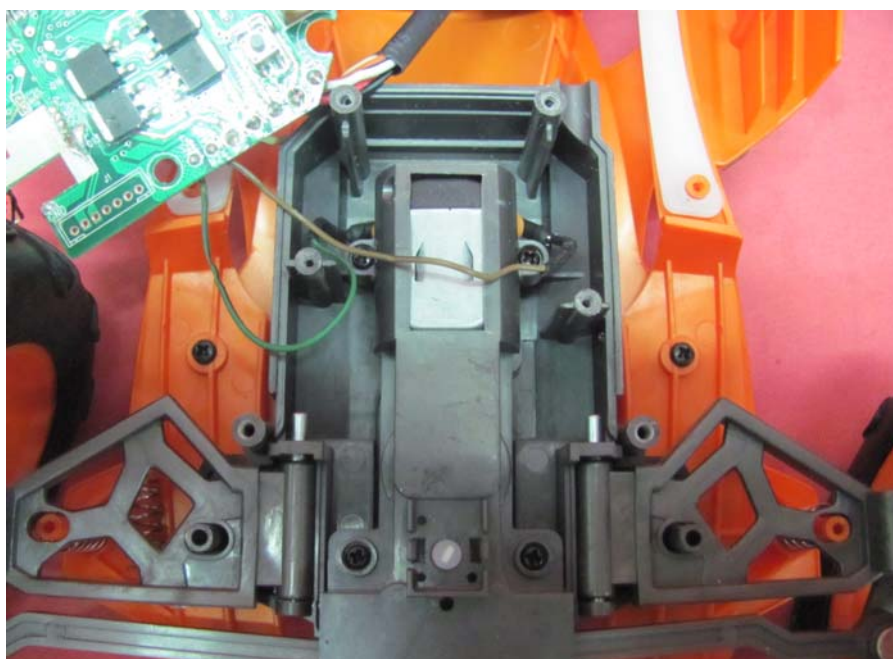

Model : 82340

(Internal)

INTERTEK TESTING SERVICE

Report No.: HK12071116-2

Equipment Photographs

Model : 82340

(Internal)

INTERTEK TESTING SERVICE

Report No.: HK12071116-2

Equipment Photographs

Model : 82340

(Internal)

INTERTEK TESTING SERVICE

Report No.: HK12071116-2

Equipment Photographs

Model : 82340