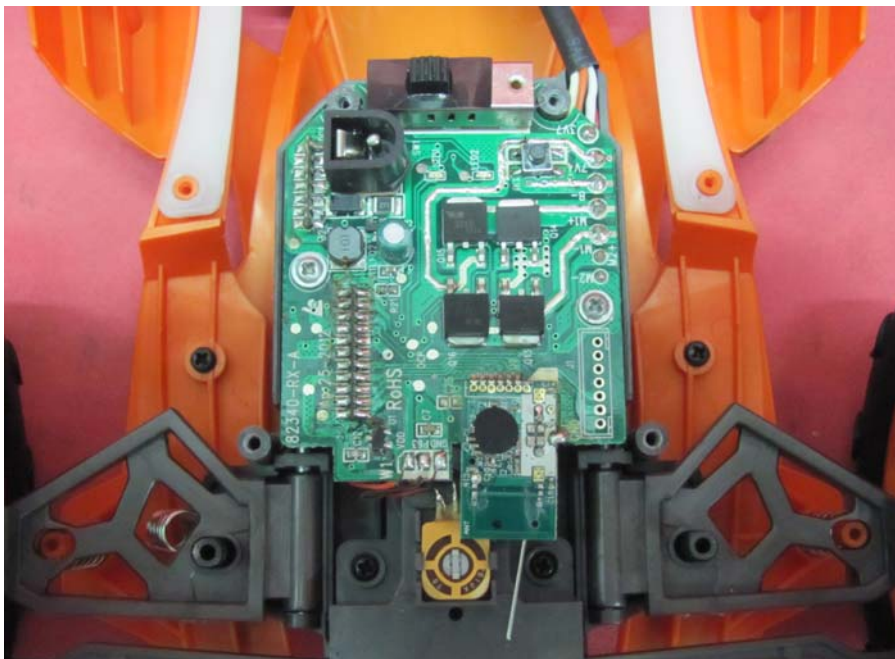

INTERTEK TESTING SERVICE

Report No.: HK12071116-2

Equipment Photographs

Model : 82340

(Internal)

INTERTEK TESTING SERVICE

Report No.: HK12071116-2

Equipment Photographs

Model : 82340

(Internal)

INTERTEK TESTING SERVICE

Report No.: HK12071116-2

Equipment Photographs

Model : 82340

(Internal)

INTERTEK TESTING SERVICE