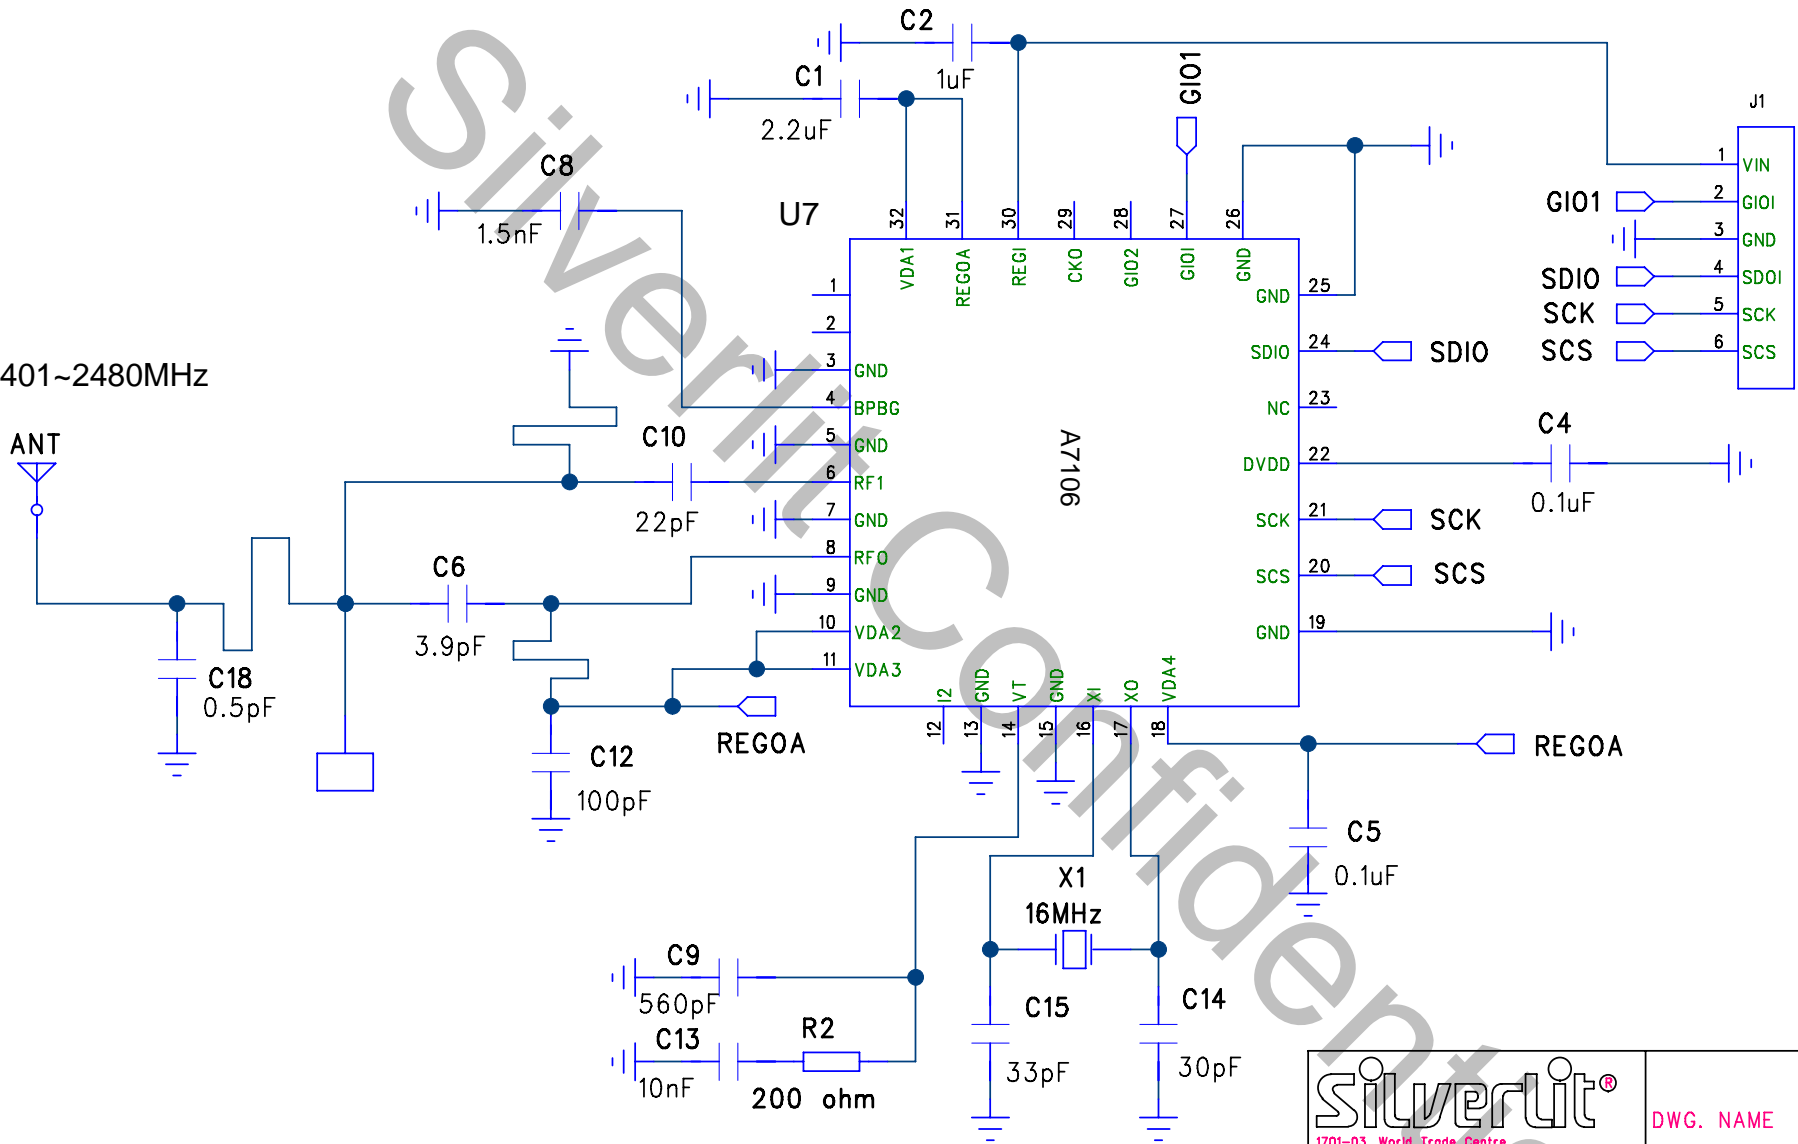

 Silverlit Toys Manufacturing Ltd. 1701-03, World Trade Centre, 280 Gloucester Road, Causeway Bay, Hong Kong.		DWG. NAME	SCHEMATIC CIRCUIT		
		ITEM NO.	82340	ITEM NAME	R/C 3D TWISTER: MEGA STORM (RX)
PAGE		1 OF 1		DRAWN/DATE	Albert/Nov21-2012
				CHK/DATE	Nelson/Nov21-2012
PAGE		1 OF 1		APP/DATE	Owen/Nov21-2012

2401~2480MHz

 1701-03, World Trade Centre, 280 Gloucester Road, Causeway Bay, Hong Kong		DWG. NAME	SCHMATIC CIRCUIT
		ITEM NO.	82340
		DRAWN/DATE	Albert/Nov30-2012
		CHK/DATE	Albert/Nov30-2012
PAGE	1 OF 1	APP/DATE	Albert/Nov30-2012