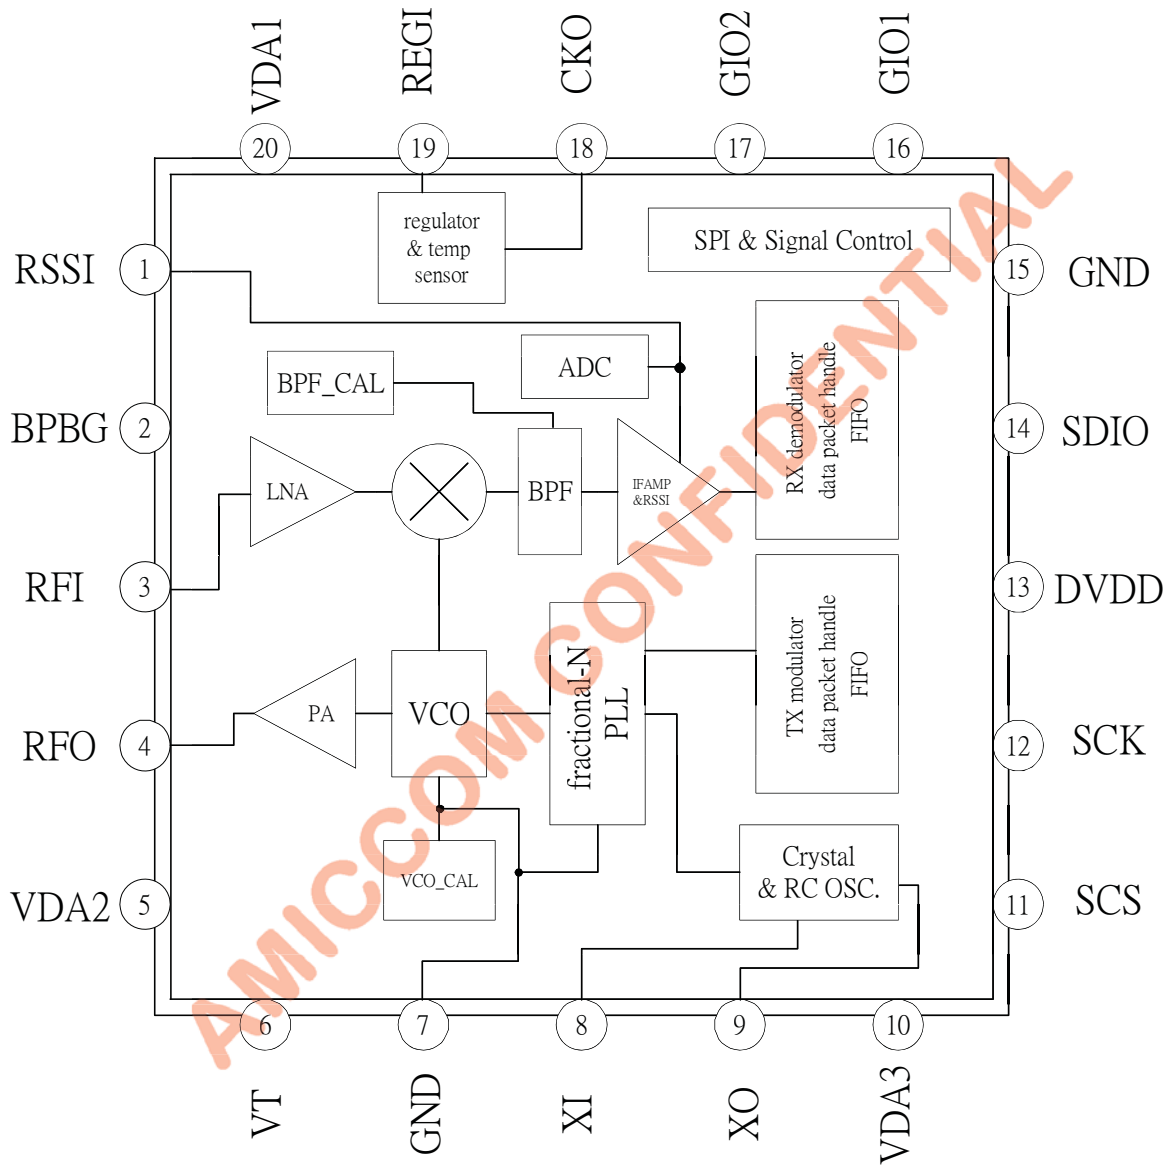

2401~2480MHz

 Silverlit Toys Manufacturing Ltd. 26th Floor, 38 Russell Street, Causeway Bay, Hong Kong		DWG. NAME	Block diagram
Model No.	82340	ITEM NAME	R/C 3D TWISTER: MEGA STORM (RX)
		DRAWN/DATE	Albert/Nov21-2012
		CHK/DATE	Nelson/Nov21-2012
PAGE	1 OF 1		APP/DATE
			Owen/Nov21-2012

# RF Module Block diagram

A7106 Block Diagram