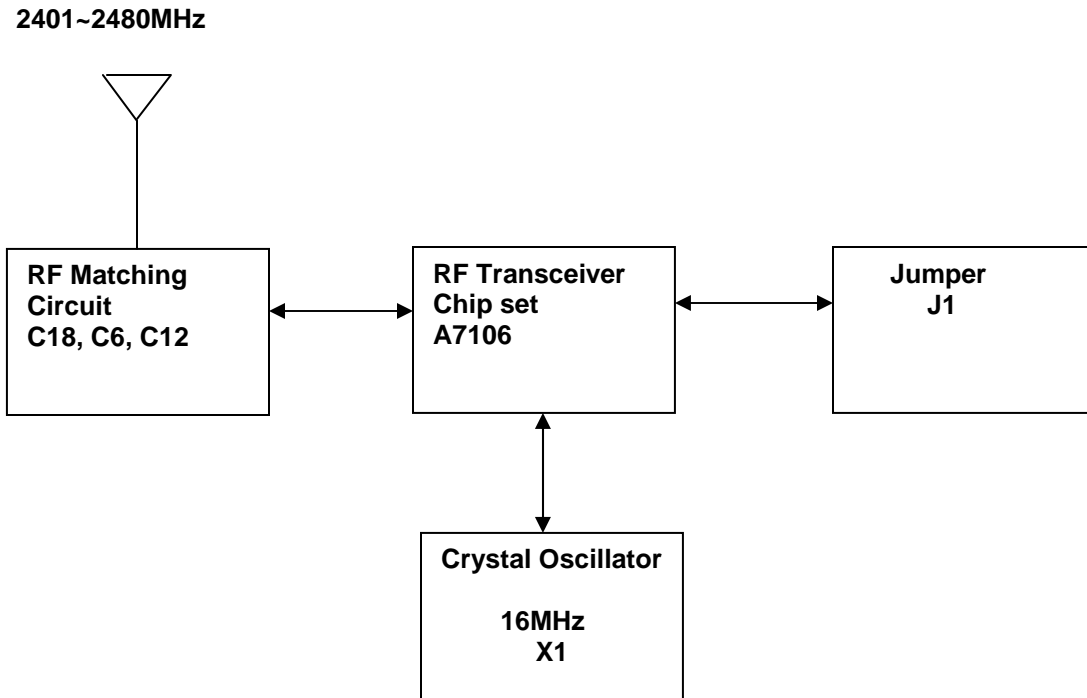

2401~2480MHz

 Silverlit Toys Manufacturing Ltd. 26th Floor, 38 Russell Street, Causeway Bay, Hong Kong		DWG. NAME	Block diagram
Model No.	82340	ITEM NAME	R/C 3D TWISTER: MEGA STORM (RX)
		DRAWN/DATE	Albert/Nov21-2012
		CHK/DATE	Nelson/Nov21-2012
PAGE	1 OF 1		APP/DATE
			Owen/Nov21-2012

# RF Module Block diagram

A7106 Block Diagram