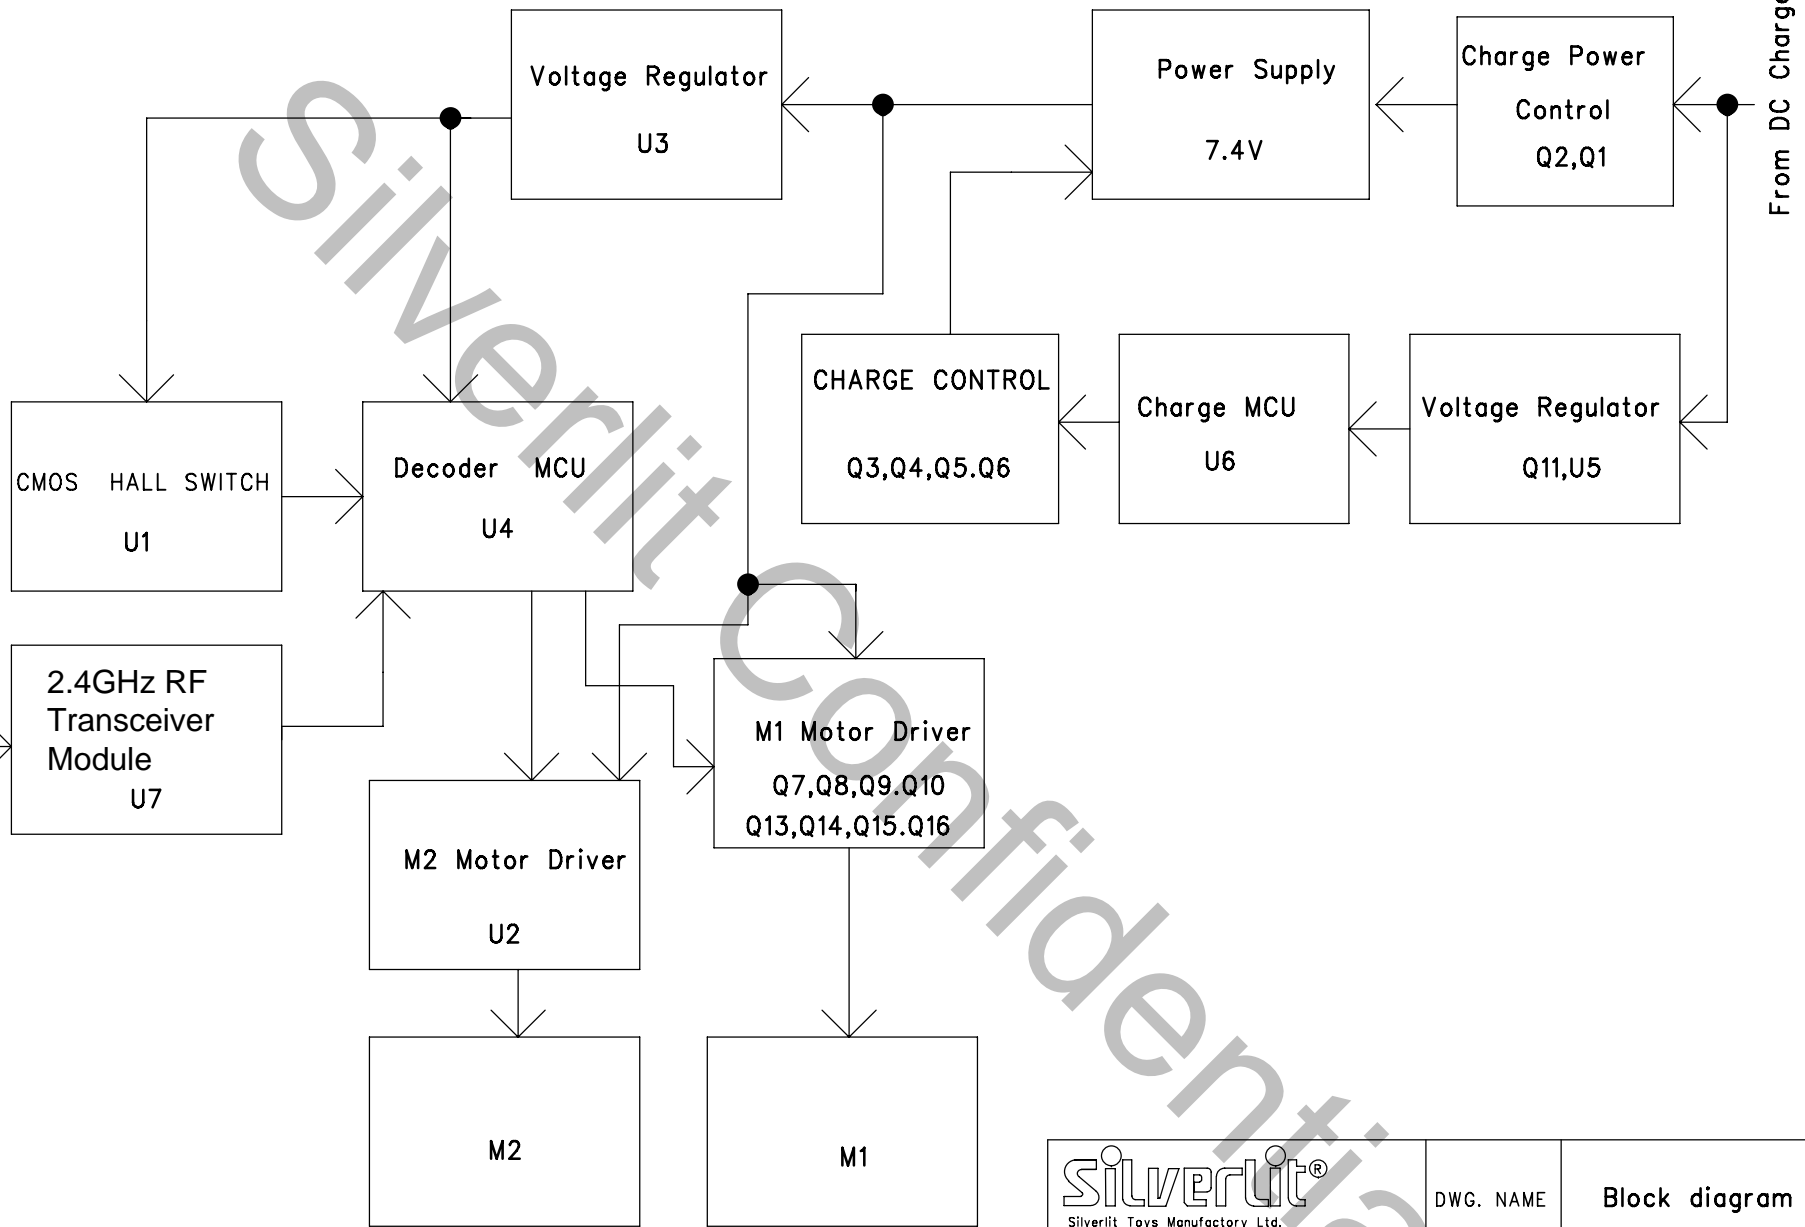

2401~2480MHz

 Silverlit Toys Manufacturing Ltd. 26th Floor, 38 Russell Street, Causeway Bay, Hong Kong		DWG. NAME	Block diagram
Model No.	82340	ITEM NAME	R/C 3D TWISTER: MEGA STORM (RX)
		DRAWN/DATE	Albert/Nov21-2012
		CHK/DATE	Nelson/Nov21-2012
PAGE	1 OF 1		APP/DATE
			Owen/Nov21-2012

# RF Module Block diagram

A7106 Block Diagram